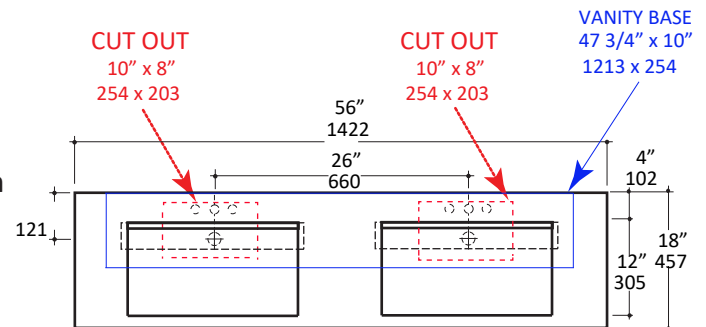

Specifications:

Installation:	Wall-mount or vanity-top
Exterior Dimensions:	56" w x 18" d x 6 1/8" h
Material:	Natural Stone
Weight:	180 lbs
Overflow:	No
Finishes:	WH - Bianco NM - Marquina
Faucet Holes:	00 - no hole 01 - one centered hole 02 - two hole - center and right, 4" spread 03 - three hole, 8" spread
Cutout Size:	10" x 8" (template available upon request)
Vanity Base Size:	47 3/4" x 10" (template available upon request)
Faucet Hole Size:	Ø 1 3/8"
Drain Hole Size:	Ø 1 3/4"

Features:

- Marble stone double-bowl sink
- Decorative drain covers and grid drains are included
- No overflow
- Requires s. steel brackets for wall-mount installation without vanity
- Vanity bases should allow for a 1/2" overhang on front and both sides to compensate for dimensional variations of the sink top.

LACAVA reserves the right to revise any dimension or information on this sheet without notice. Dimensions are nominal and may vary within an industry accepted tolerance of 1/4".
Drawings provided herein are meant to give the user an idea of the product and are not made to scale.
Revised: 08/28/2020