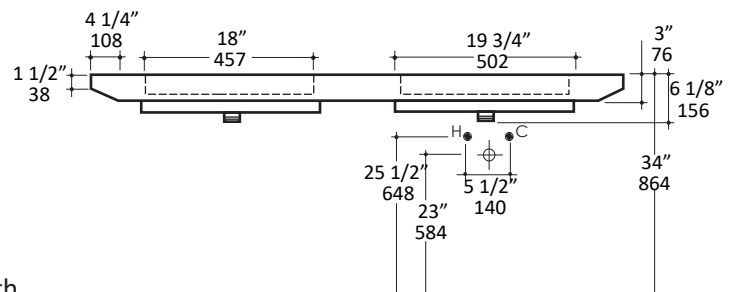

Specifications:

Installation:	Wall-mount or vanity-top
Exterior Dimensions:	56" w x 18" d x 6 1/8" h
Material:	Natural Stone
Weight:	180 lbs
Overflow:	No
Finishes:	WH - Bianco NM - Marquina
Faucet Holes:	00 - no hole 01 - one centered hole 02 - two hole - center and right, 4" spread 03 - three hole, 8" spread
Cutout Size:	10" x 8" (template available upon request)
Vanity Base Size:	47 3/4" x 10" (template available upon request)
Faucet Hole Size:	Ø 1 3/8"
Drain Hole Size:	Ø 1 3/4"

LACAVA reserves the right to revise any dimension or information on this sheet without notice. Dimensions are nominal and may vary within an industry accepted tolerance of 1/4".
Drawings provided herein are meant to give the user an idea of the product and are not made to scale.
Revised: 08/28/2020