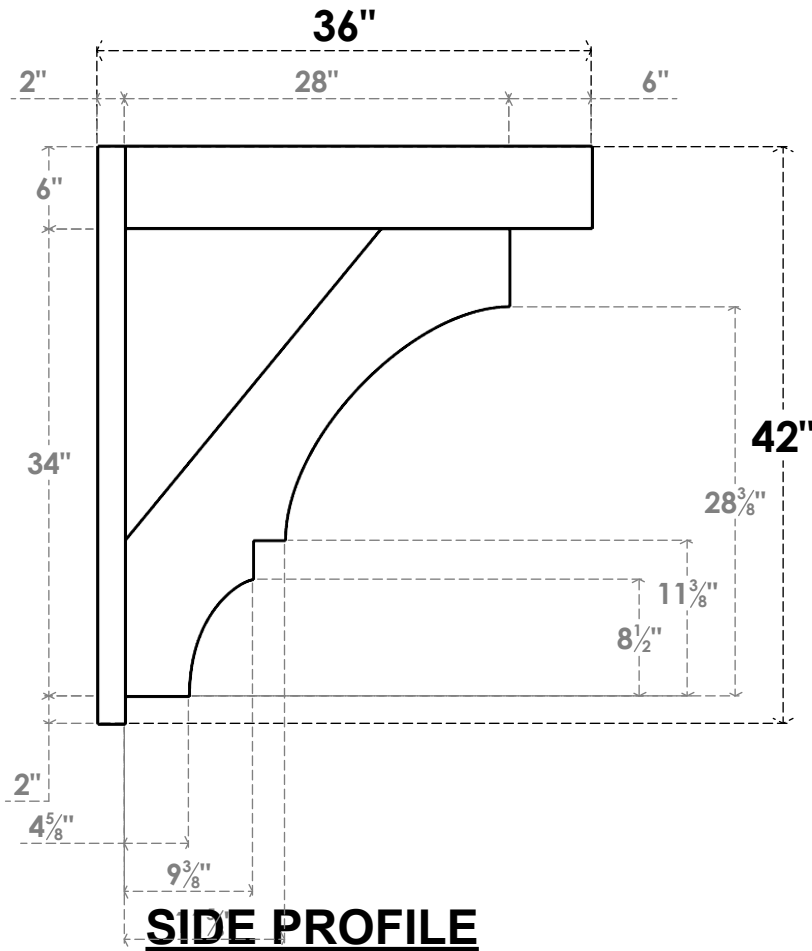

ITEM NUMBER: OUTUROC060X080X36000X42000X060X020X060BOA44RCPR

6"W TOP X 8"W BACK X 36"D X 42"H X 6"T TOP X 2"T BACK TIMBERTHANE ROUGH CEDAR BALBOA FAUX WOOD OPEN OUTLOOKER, BLOCK TOP AND BACK, 6"W CLOSED BRACE, PRIMED TAN