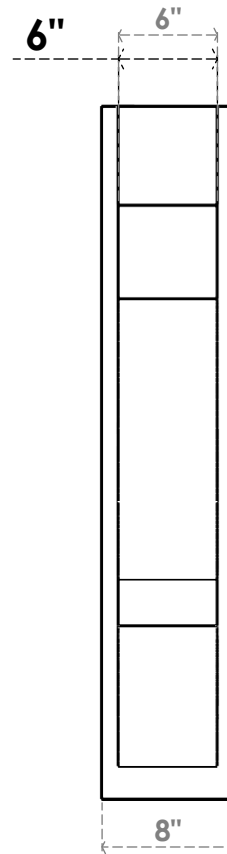

ITEM NUMBER: OUTUROC060X080X36000X42000X060X020X060BOA44RCPR

6"W TOP X 8"W BACK X 36"D X 42"H X 6"T TOP X 2"T BACK TIMBERTHANE ROUGH CEDAR BALBOA FAUX WOOD OPEN OUTLOOKER, BLOCK TOP AND BACK, 6"W CLOSED BRACE, PRIMED TAN

EKENA MILLWORK
 2300 WEST MAIN ST.
 CLARKSVILLE, TX 75426
 TOLL FREE: 866-607-0453
 WWW.EKENAMILLWORK.COM

NOTES

1. INSTALLATION TO BE COMPLETED IN ACCORDANCE WITH MANUFACTURER'S SPECIFICATIONS.
2. DRAWING MAY NOT BE TO SCALE
3. THIS DRAWING IS INTENDED FOR DESIGN AND PLANNING PURPOSES ONLY.
4. ALL INFORMATION CONTAINED HEREIN WAS CURRENT AT THE TIME OF DEVELOPMENT BUT MUST BE REVIEWED AND APPROVED BY THE PRODUCT MANUFACTURER TO BE CONSIDERED ACCURATE.
5. TIMBERTHANE ARCHITECTURAL PRODUCTS ARE MADE FROM HIGH DENSITY URETHANE AND COME FACTORY PRIMED