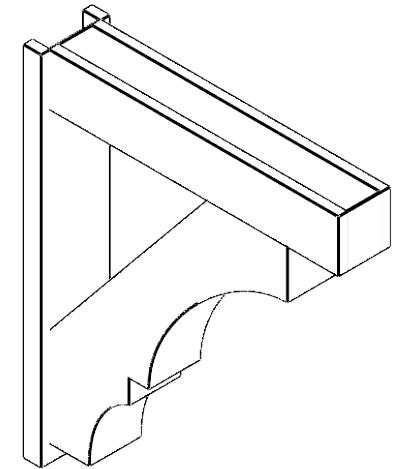

ITEM NUMBER: OUTUROC060X080X36000X42000X060X020X060BOA44RCPR

6"W TOP X 8"W BACK X 36"D X 42"H X 6"T TOP X 2"T BACK TIMBERTHANE ROUGH CEDAR BALBOA FAUX WOOD OPEN OUTLOOKER, BLOCK TOP AND BACK, 6"W CLOSED BRACE, PRIMED TAN

EKENA MILLWORK
 2300 WEST MAIN ST.
 CLARKSVILLE, TX 75426
 TOLL FREE: 866-607-0453
 WWW.EKENAMILLWORK.COM

NOTES

1. INSTALLATION TO BE COMPLETED IN ACCORDANCE WITH MANUFACTURER'S SPECIFICATIONS.
2. DRAWING MAY NOT BE TO SCALE
3. THIS DRAWING IS INTENDED FOR DESIGN AND PLANNING PURPOSES ONLY.
4. ALL INFORMATION CONTAINED HEREIN WAS CURRENT AT THE TIME OF DEVELOPMENT BUT MUST BE REVIEWED AND APPROVED BY THE PRODUCT MANUFACTURER TO BE CONSIDERED ACCURATE.
5. TIMBERTHANE ARCHITECTURAL PRODUCTS ARE MADE FROM HIGH DENSITY URETHANE AND COME FACTORY PRIMED