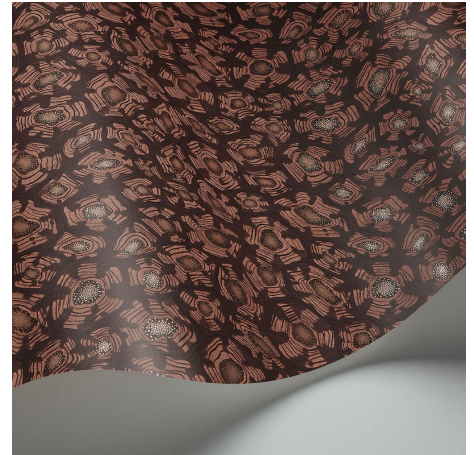

Savanna Shell - Trct,Cirt&Mtglid
SKU: 119/4018.CS.0

LEE JOFA

SKU: **119/4018.CS.0**

Type: **Print**

Railroaded: **No**

Composition: **Non Woven - 100%**

Vertical Repeat: **20.5 in (52.07 cm)**

Repeat UOM: **in in (0 cm)**

Brand: **Cole & Son**

Finish: **Pretrimmed**

Note: **Priced And Sold By The 11 Yard Roll**

Width: **20.5 in (52.07 cm)**

Horizontal Repeat: **20.5 in (52.07 cm)**

Wallcovering Area: **56.38 Square Feet**

KRAVET INC. © 2022