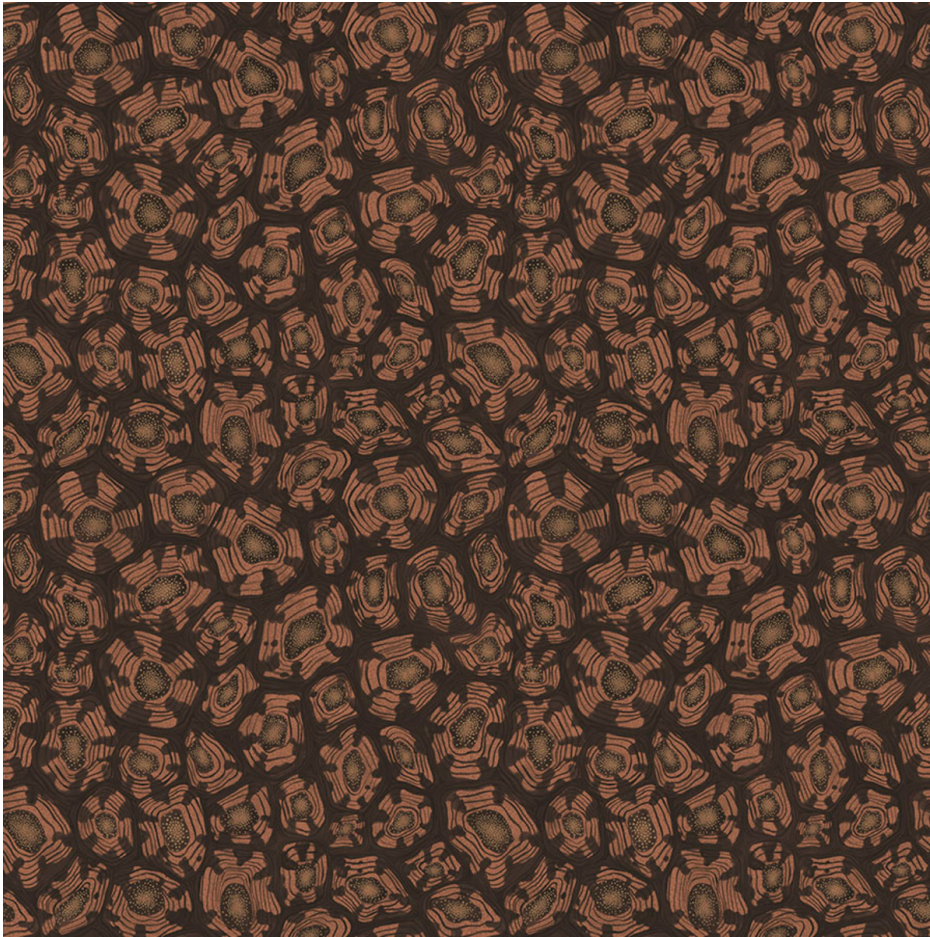

Savanna Shell - Trct,Cirt&Mtglid
SKU: 119/4018.CS.0

LEE JOFA

SKU: **119/4018.CS.0**

Type: **Print**

Railroaded: **No**

Composition: **Non Woven - 100%**

Vertical Repeat: **20.5 in (52.07 cm)**

Repeat UOM: **in in (0 cm)**

Brand: **Cole & Son**

Finish: **Pretrimmed**

Note: **Priced And Sold By The 11 Yard Roll**

Width: **20.5 in (52.07 cm)**

Horizontal Repeat: **20.5 in (52.07 cm)**

Wallcovering Area: **56.38 Square Feet**

KRAVET INC. © 2022