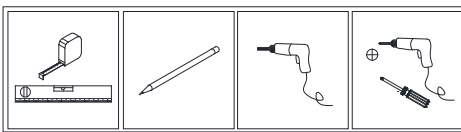

Vanity Installation

Step 1

PARTS

 A x15	 B x3	 C x3	 6*55 D x8
 E x8	 3.5*15 F x3	 4.5*50 G x6	

TOOLS REQUIRED

Step 2

Step 3

Step 4