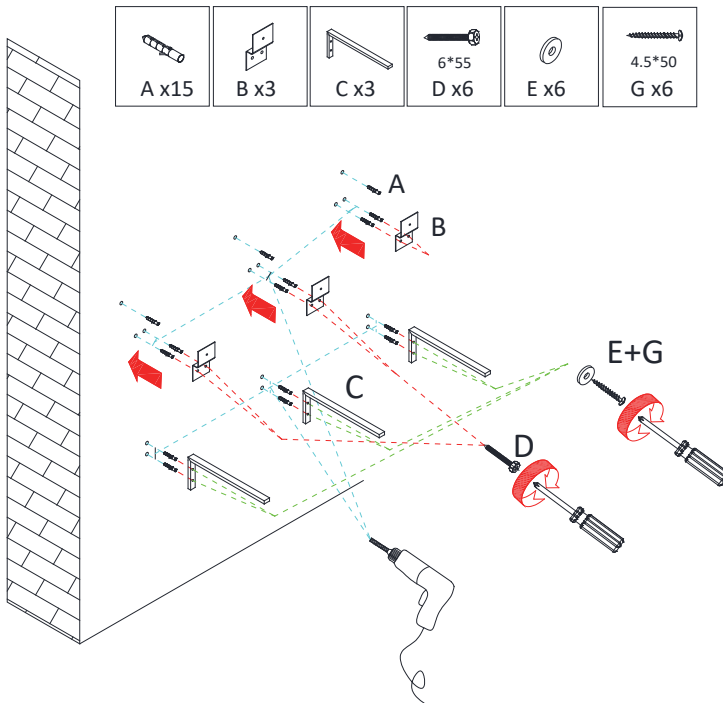

Vanity Installation

Step 1

PARTS

 A x15	 B x3	 C x3	 6*55 D x8
 E x8	 3.5*15 F x3	 4.5*50 G x6	

TOOLS REQUIRED

Step 2

Step 3

Step 4

Vanity Installation

Step 5

Step 6

Step 7

Step 8