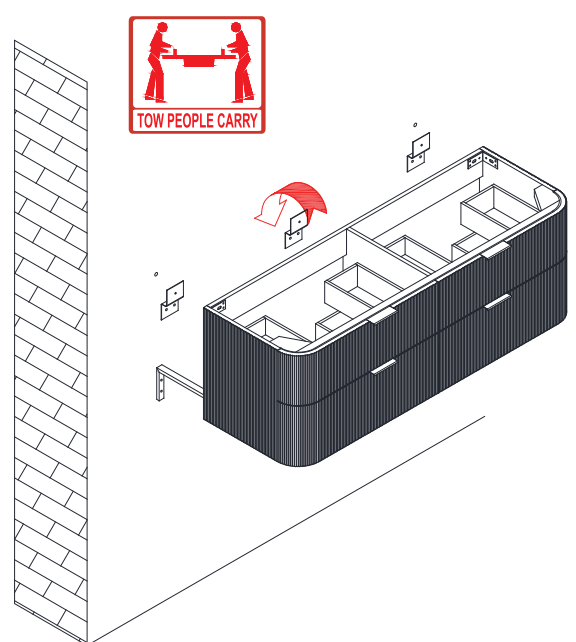

Vanity Installation

Step 1

PARTS

 A x15	 B x3	 C x3	 6*55 D x8
 E x8	 3.5*15 F x3	 4.5*50 G x6	

TOOLS REQUIRED

Step 2

Step 3

Step 4