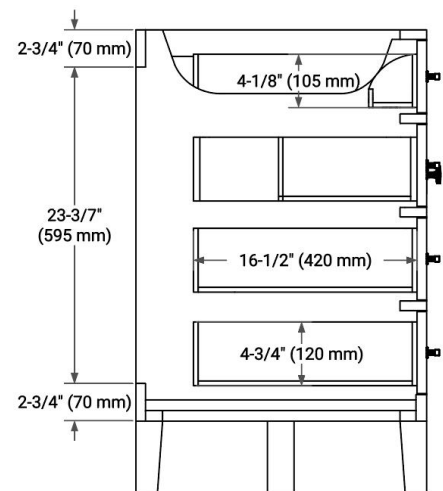

## BASE CABINET DIMENSIONS

54" W x 21.5" D x 34.5" H

## SIDE VIEW

# 54" SINGLE RECTANGLE SINK COUNTERTOP WITH 1.5 IN. THICKNESS

## OVERALL DIMENSIONS

54.25" W x 22" D x 1.5" H