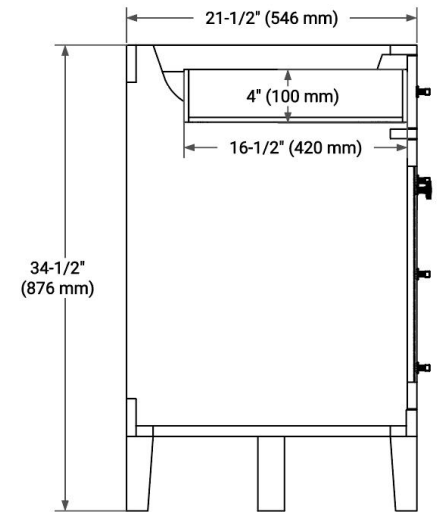

## BASE CABINET DIMENSIONS

54" W x 21.5" D x 34.5" H

## SIDE VIEW

# 54" SINGLE RECTANGLE SINK COUNTERTOP WITH 1.5 IN. THICKNESS

## OVERALL DIMENSIONS

54.25" W x 22" D x 1.5" H