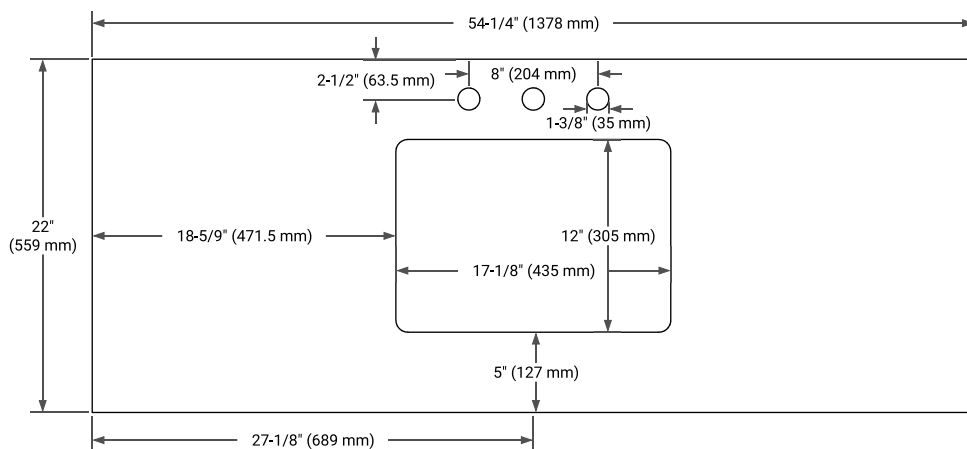

54" SINGLE RECTANGLE SINK COUNTERTOP WITH 1.5 IN. THICKNESS

OVERALL DIMENSIONS

54.25" W x 22" D x 1.5" H

COUNTERTOP OPTIONS

FEATURES

- Solid countertop with mitered edges & seams
- Undermount white rectangular sink
- Pre-drilled for 8" widespread faucet

INCLUDED

- Countertop
- Matching Backsplash
- Rectangle Sink

COUNTERTOP PLAN VIEW