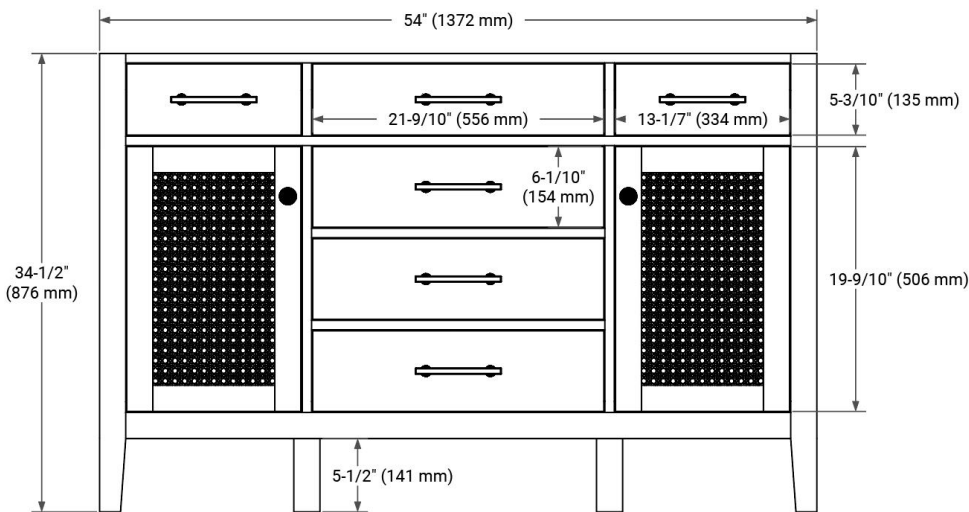

54" SINGLE SINK BASE CABINET

BASE CABINET DIMENSIONS

54" W x 21.5" D x 34.5" H

FEATURES

- Solid Oak wood and Plywood veneers
- Soft-close system
- Dovetail construction
- 45 degrees fall-out drawer
- Natural rattan-decorated doors

AVAILABLE COLORS

Oak

HARDWARE FINISHES

Matte Black

FRONT VIEW

SIDE VIEW

PLAN VIEW