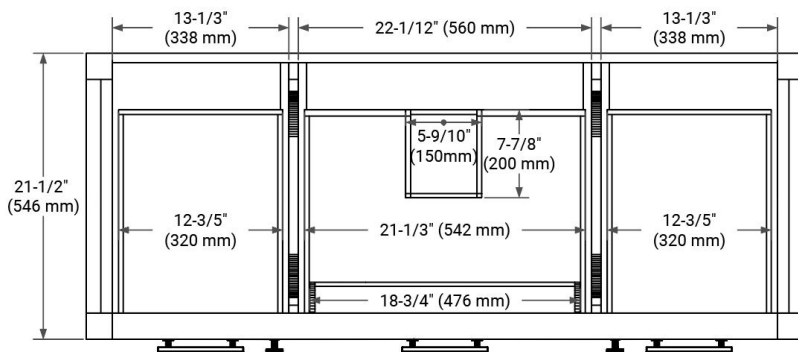

54" SINGLE SINK BASE CABINET

BASE CABINET DIMENSIONS

54" W x 21.5" D x 34.5" H

FEATURES

- Solid Oak wood and Plywood veneers
- Soft-close system
- Dovetail construction
- 45 degrees fall-out drawer
- Natural rattan-decorated doors

AVAILABLE COLORS

Oak

HARDWARE FINISHES

Matte Black

FRONT VIEW

SIDE VIEW

PLAN VIEW