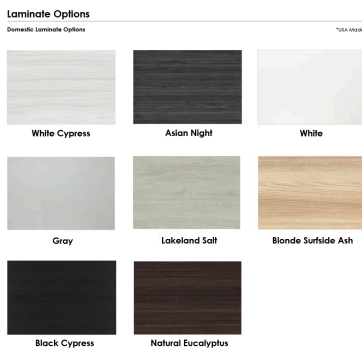

PRODUCT DESCRIPTION

The [Harmony Conference Table Series](#) offers this 16-person conference table with metal base. It measures approximately 16' in length, 4' in width, and the thickness of the tabletop is 1". It can comfortably seat up to 16 people depending upon the chairs you pick (any chairs pictured in the rendering on this page are not included).

Our **Harmony Series** features modern conference tables designed to look sleek and stylish for any board room or meeting room. Because our conference tables are commercial-grade and constructed from eco-friendly materials, they make them one of our top-selling products. You can choose from various options such as shape, size, bases, laminates, and data/electric modules.

Modular Design & Durable Construction

Harmony Conference Series gives classic shapes a modern twist, combining creativity and class with durable construction which fits virtually any modern office environment. Because it's designed with scalability in mind, its modular construction allows you to easily enhance or reduce the size of the table.

Pictured on this page is a 16-person conference table with metal base typical. It features a metal base, table top shape of your choosing, and your choice of laminate. You can add a USB/Electrical module to any table over 4' in overall length. The price on the page includes shipping. Also, you can call with any questions prior to ordering online. We'd be happy to assist you.