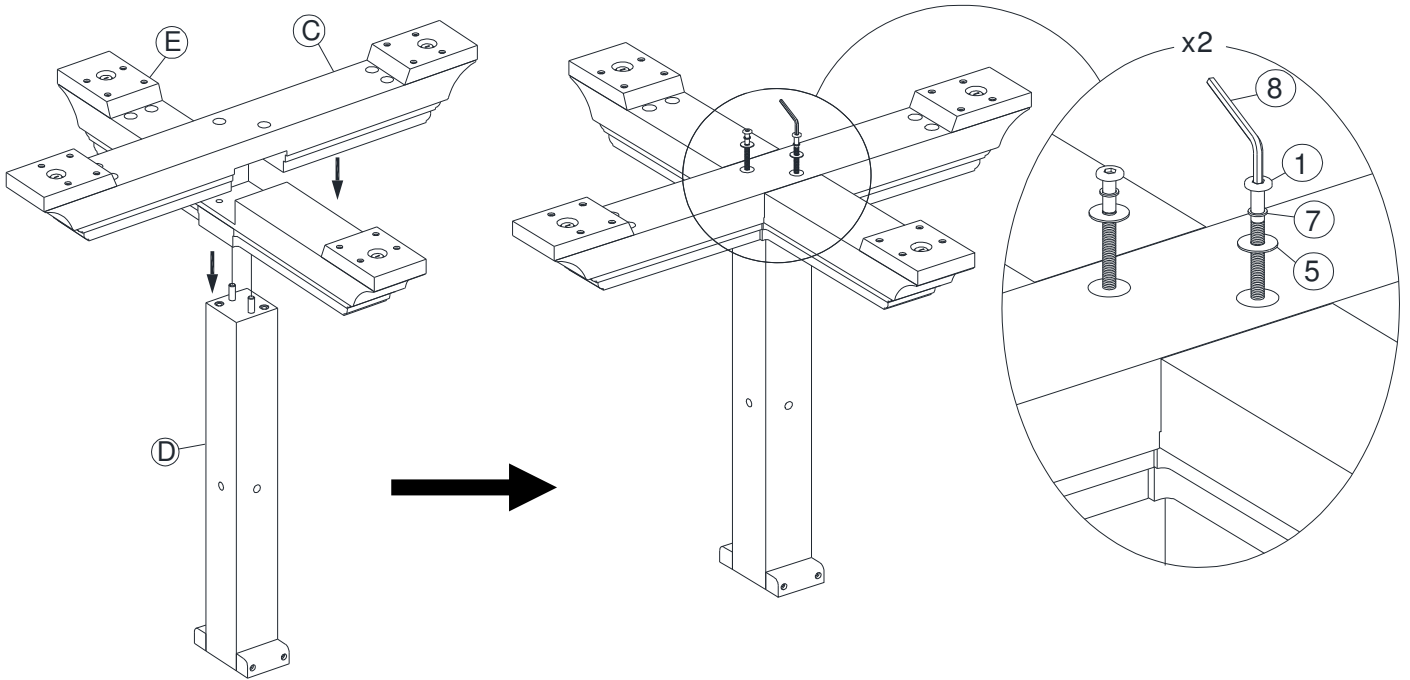

FERRIS 48" /54" ROUND DINING TABLE
 IRVING 48" /54" ROUND DINING TABLE

STEP 1

Attach leg (E) and leg (C) to the Pedestal (D) with long bolt (1) and washer (5), (7). Tighten with Allen key (8).

STEP 2

Attach pedestal 2 (F) to the pedestal 1 (D) and legs (E)&(C) (from Step 1) with medium bolts (2), washers (5), (7). Tighten with Allen key (8).