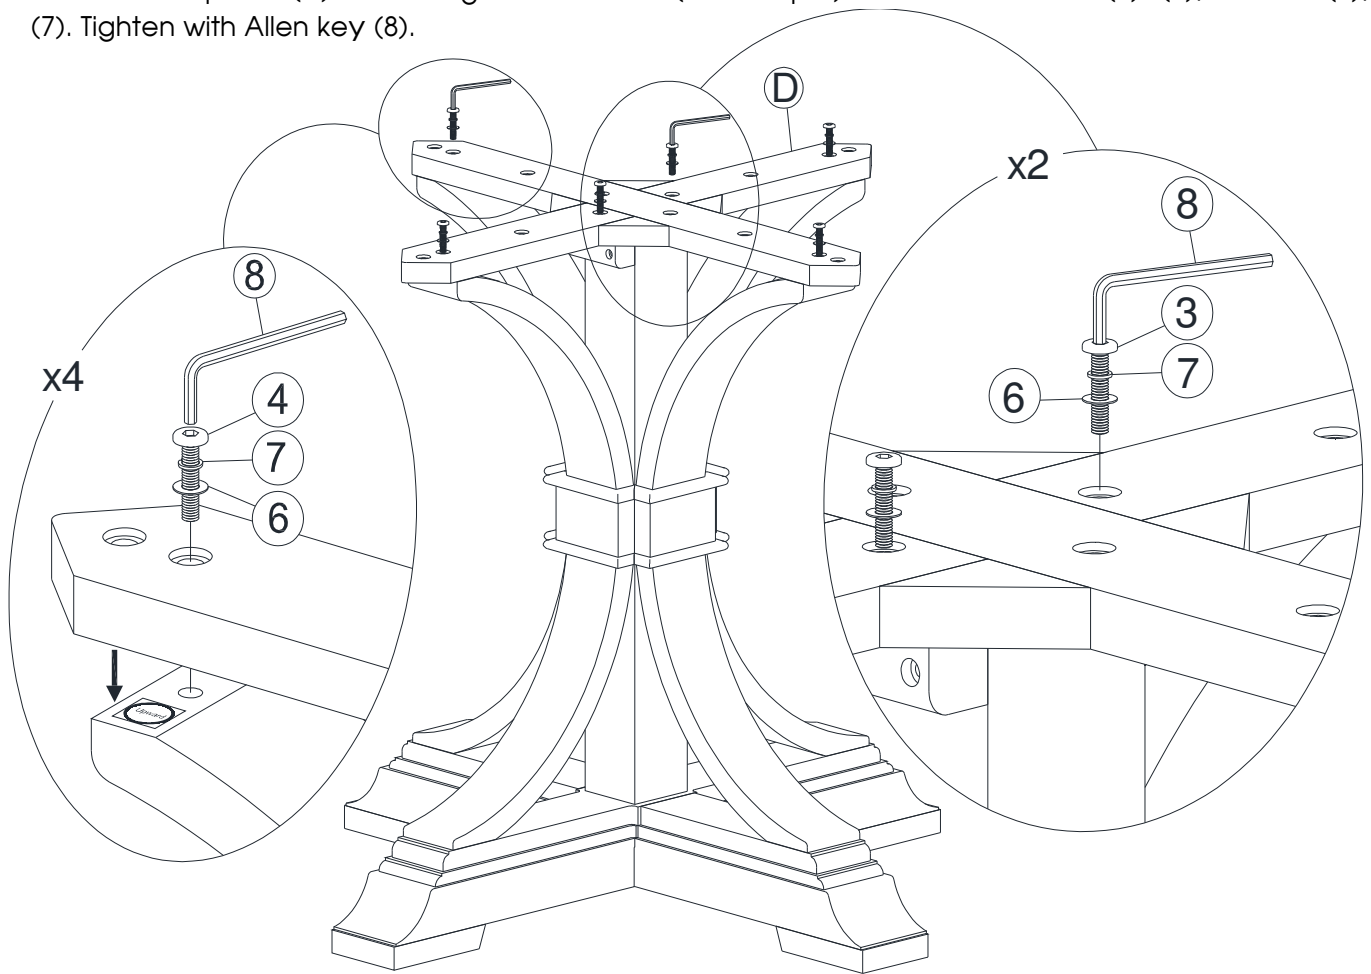

FERRIS 48" /54" ROUND DINING TABLE
 IRVING 48" /54" ROUND DINING TABLE

STEP 1

Attach leg (E) and leg (C) to the Pedestal (D) with long bolt (1) and washer (5), (7). Tighten with Allen key (8).

STEP 2

Attach pedestal 2 (F) to the pedestal 1 (D) and legs (E)&(C) (from Step 1) with medium bolts (2), washers (5), (7). Tighten with Allen key (8).

FERRIS 48" /54" ROUND DINING TABLE
IRVING 48" /54" ROUND DINING TABLE

STEP 3

Attach cross piece (D) to the Leg and Pedestal (from step 2) with medium bolts (3)&(4), washers (6), (7). Tighten with Allen key (8).

STEP 4

Carefully place the Cross piece (from Step 3) on bottom side of the table top (A), attach with short bolts (4). Tighten with Allen key (8).

FERRIS 48" /54" ROUND DINING TABLE
IRVING 48" /54" ROUND DINING TABLE