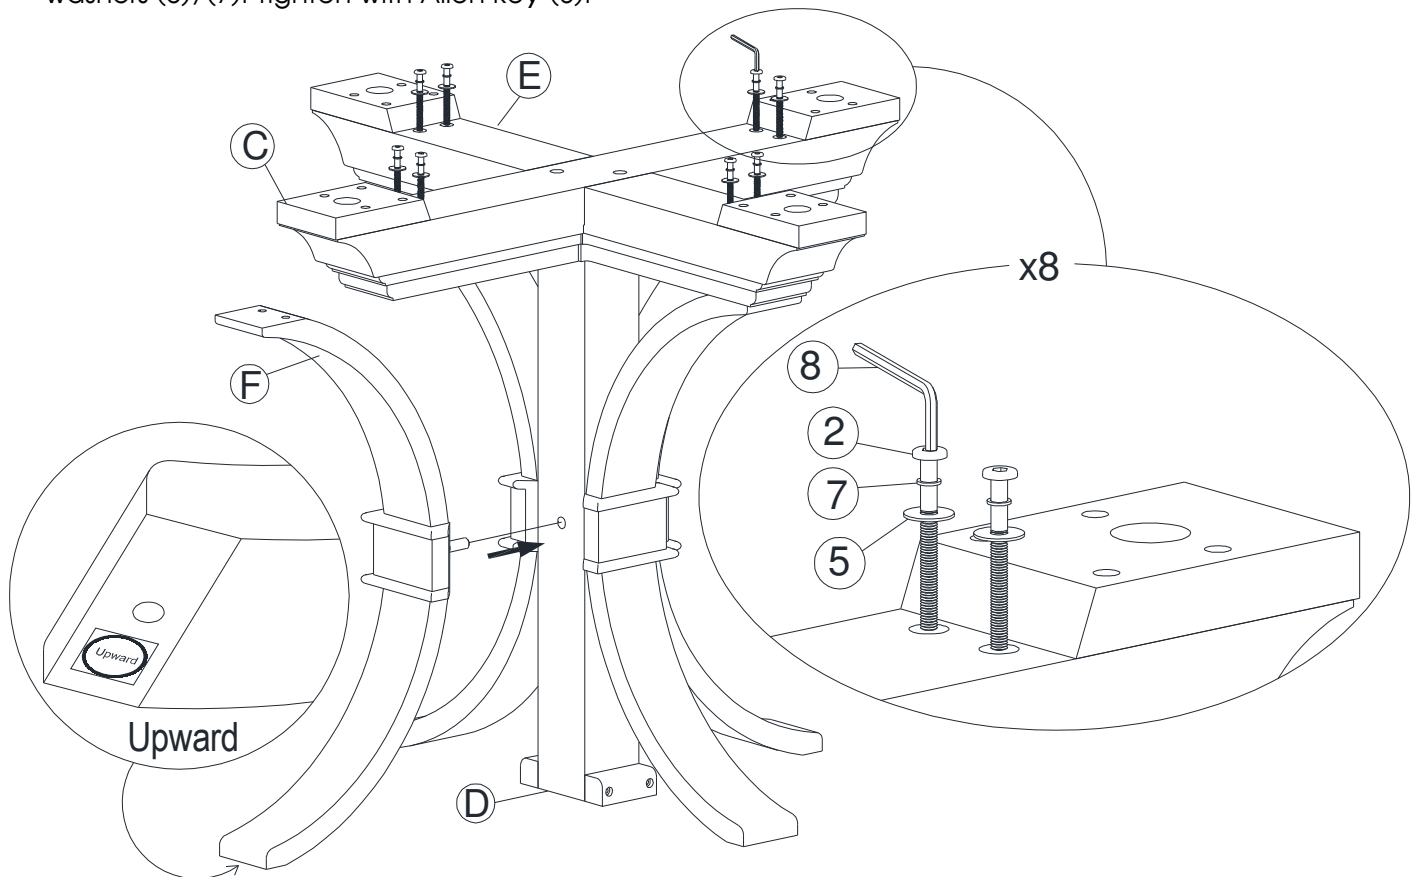

FERRIS 48" /54" ROUND DINING TABLE
 IRVING 48" /54" ROUND DINING TABLE

STEP 1

Attach leg (E) and leg (C) to the Pedestal (D) with long bolt (1) and washer (5), (7). Tighten with Allen key (8).

STEP 2

Attach pedestal 2 (F) to the pedestal 1 (D) and legs (E)&(C) (from Step 1) with medium bolts (2), washers (5), (7). Tighten with Allen key (8).

FERRIS 48" /54" ROUND DINING TABLE
IRVING 48" /54" ROUND DINING TABLE

STEP 3

Attach cross piece (D) to the Leg and Pedestal (from step 2) with medium bolts (3)&(4), washers (6), (7). Tighten with Allen key (8).

STEP 4

Carefully place the Cross piece (from Step 3) on bottom side of the table top (A), attach with short bolts (4). Tighten with Allen key (8).

FERRIS 48" /54" ROUND DINING TABLE
IRVING 48" /54" ROUND DINING TABLE