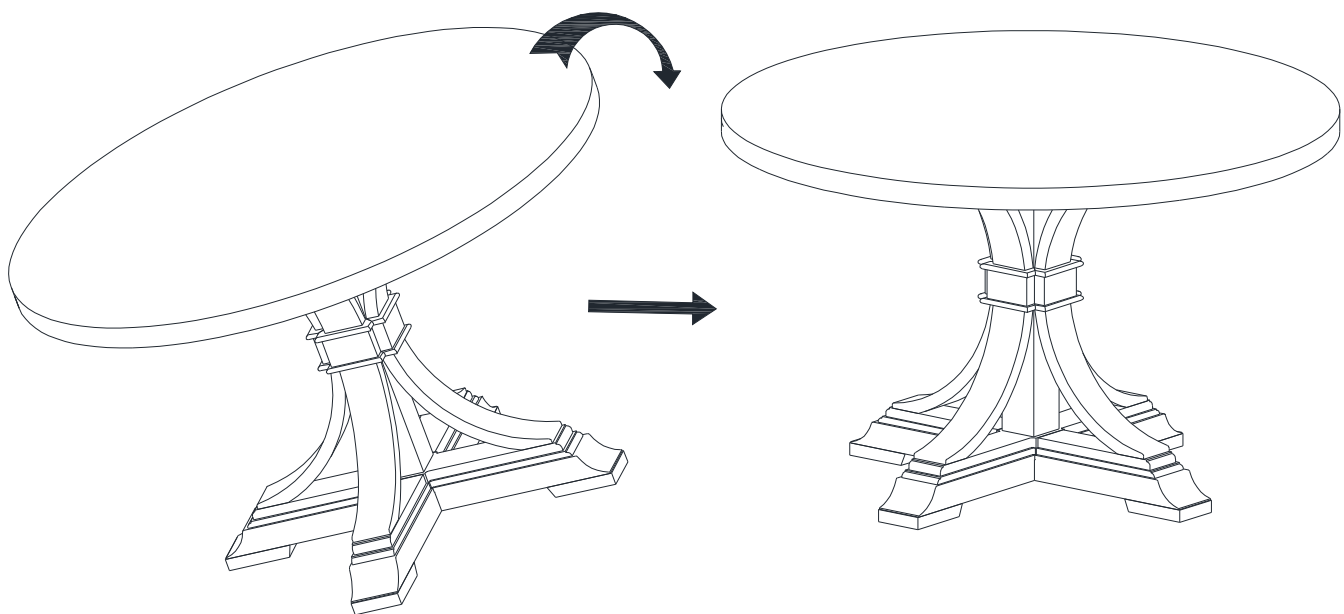

FERRIS 48" /54" ROUND DINING TABLE
IRVING 48" /54" ROUND DINING TABLE

STEP 3

Attach cross piece (D) to the Leg and Pedestal (from step 2) with medium bolts (3)&(4), washers (6), (7). Tighten with Allen key (8).

STEP 4

Carefully place the Cross piece (from Step 3) on bottom side of the table top (A), attach with short bolts (4). Tighten with Allen key (8).

FERRIS 48" /54" ROUND DINING TABLE
IRVING 48" /54" ROUND DINING TABLE

STEP 5

Flip the table and put on flat ground. Complete the assembly

SKU:FET,FE5

SKU:IRT,IR5

FERRIS 48" /54" ROUND DINING TABLE
IRVING 48" /54" ROUND DINING TABLE