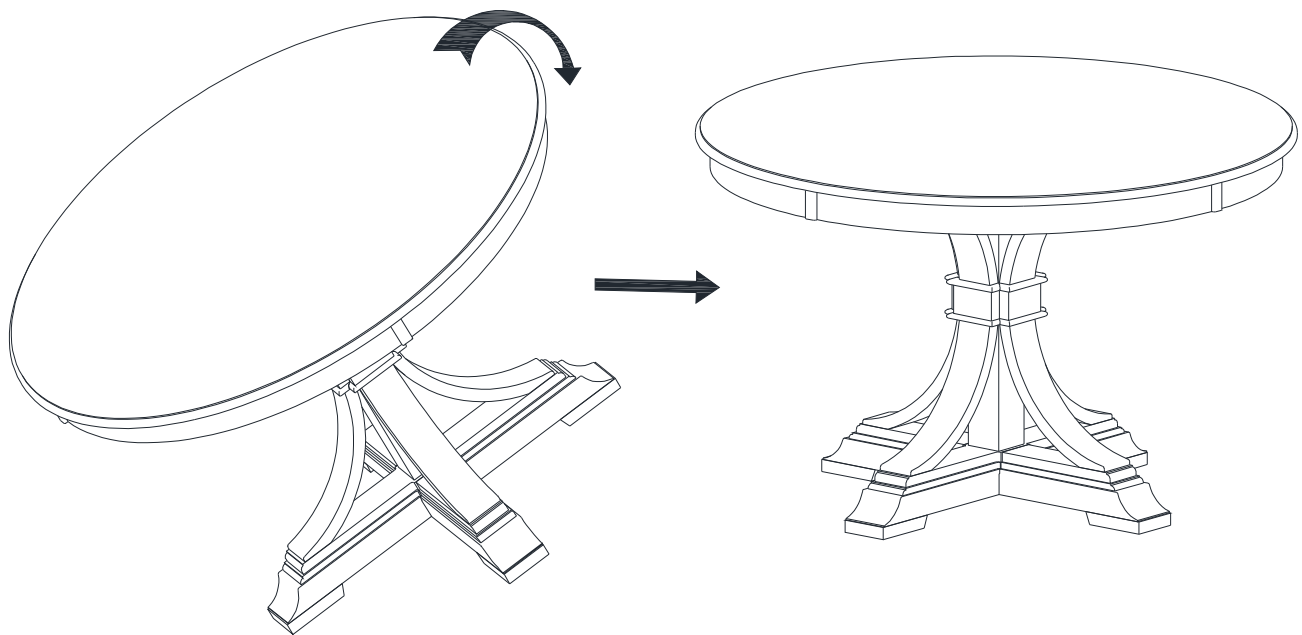

FERRIS 48" /54" ROUND DINING TABLE
 IRVING 48" /54" ROUND DINING TABLE

STEP 1

Attach leg (E) and leg (C) to the Pedestal (D) with long bolt (1) and washer (5), (7). Tighten with Allen key (8).

STEP 2

Attach pedestal 2 (F) to the pedestal 1 (D) and legs (E)&(C) (from Step 1) with medium bolts (2), washers (5), (7). Tighten with Allen key (8).

FERRIS 48" /54" ROUND DINING TABLE
IRVING 48" /54" ROUND DINING TABLE

STEP 3

Attach cross piece (D) to the Leg and Pedestal (from step 2) with medium bolts (3)&(4), washers (6), (7). Tighten with Allen key (8).

STEP 4

Carefully place the Cross piece (from Step 3) on bottom side of the table top (A), attach with short bolts (4). Tighten with Allen key (8).

FERRIS 48" /54" ROUND DINING TABLE
IRVING 48" /54" ROUND DINING TABLE

STEP 5

Flip the table and put on flat ground. Complete the assembly

SKU:FET,FE5

SKU:IRT,IR5

FERRIS 48" /54" ROUND DINING TABLE
IRVING 48" /54" ROUND DINING TABLE