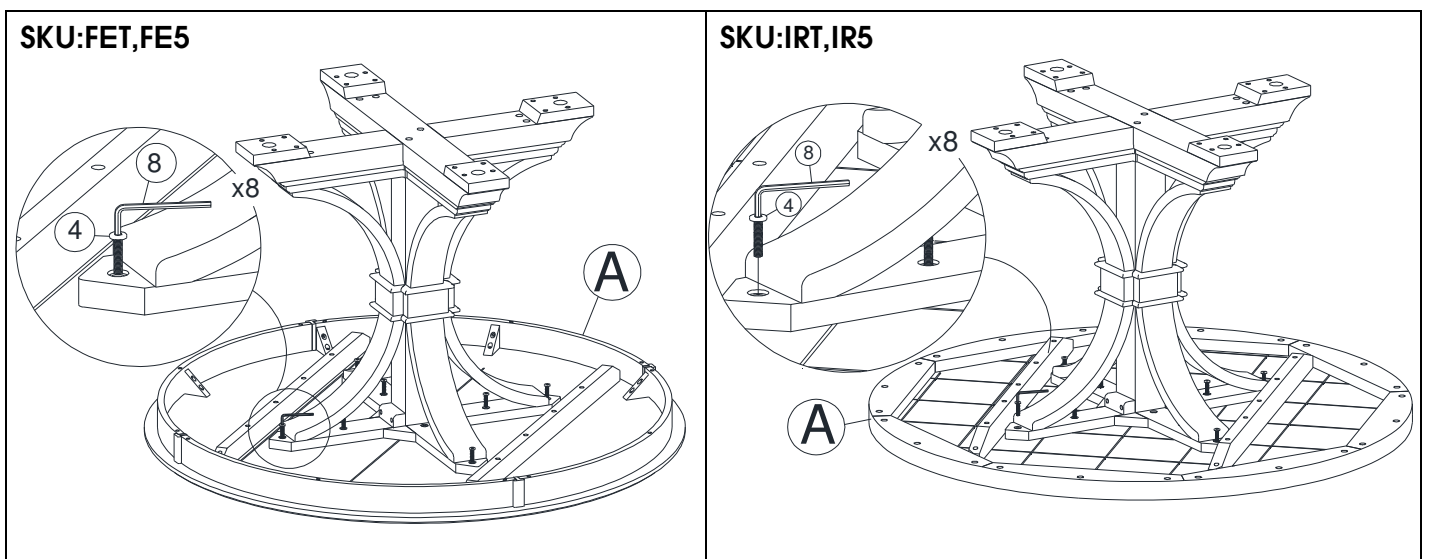

FERRIS 48" /54" ROUND DINING TABLE
 IRVING 48" /54" ROUND DINING TABLE

STEP 1

Attach leg (E) and leg (C) to the Pedestal (D) with long bolt (1) and washer (5), (7). Tighten with Allen key (8).

STEP 2

Attach pedestal 2 (F) to the pedestal 1 (D) and legs (E)&(C) (from Step 1) with medium bolts (2), washers (5), (7). Tighten with Allen key (8).

FERRIS 48" /54" ROUND DINING TABLE
IRVING 48" /54" ROUND DINING TABLE

STEP 3

Attach cross piece (D) to the Leg and Pedestal (from step 2) with medium bolts (3)&(4), washers (6), (7). Tighten with Allen key (8).

STEP 4

Carefully place the Cross piece (from Step 3) on bottom side of the table top (A), attach with short bolts (4). Tighten with Allen key (8).

FERRIS 48" /54" ROUND DINING TABLE
IRVING 48" /54" ROUND DINING TABLE