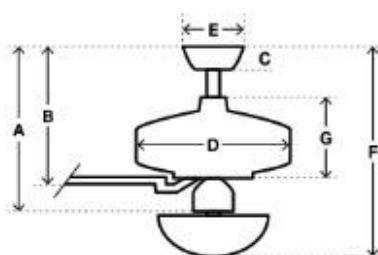

Builder Low Profile

BUILDER LOW PROFILE - 42" CEILING FAN

MODEL 51090

Snow White

White/Off White

BUILDER LOW PROFILE - 42" CEILING FAN

The Builder fan is a mainstay in the Hunter product line, and now rooms with low ceilings can showcase one of our best-selling fans! The casual, traditional style will compliment your room without overpowering it. With 42-inch blades, a variety of finish options, and the ability to install with or without the light kit, this fan is flexible enough to fit almost any small space you choose.

 Indoor only

Dimensions

a	- (flush 8.80)
b	- (flush 7.45)
c	-
d	12.50 in
e	-
f	- (flush 14.60)
g	-

Energy Information

Airflow
2481 cfm
Electricity Use
49 watts
Airflow Efficiency
51 cfm/watt

Standard dimensions: with 3 inch downrod (included)
Angled dimensions: with 36 inch downrod (not included)