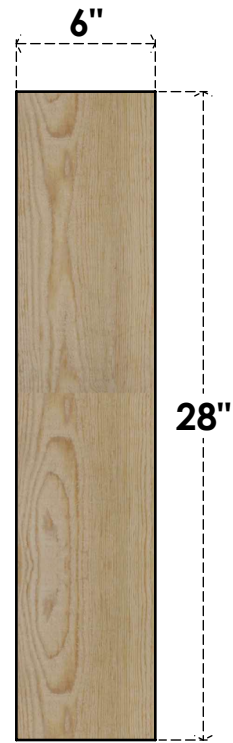

BRC06X16X28TRA00RDF

6"W X 16"D X 28"H TRADITIONAL ROUGH SAWN BRACE, DOUGLAS FIR

SIDE

FRONT

EKENA MILLWORK
 2300 WEST MAIN ST.
 CLARKSVILLE, TX 75426
 TOLL FREE: 866-607-0453
 WWW.EKENAMILLWORK.COM

NOTES

1. INSTALLATION TO BE COMPLETED IN ACCORDANCE WITH MANUFACTURER'S SPECIFICATIONS.
2. DRAWING MAY NOT BE TO SCALE
3. THIS DRAWING IS INTENDED FOR DESIGN AND PLANNING PURPOSES ONLY.
4. ALL INFORMATION CONTAINED HEREIN WAS CURRENT AT THE TIME OF DEVELOPMENT BUT MUST BE REVIEWED AND APPROVED BY THE PRODUCT MANUFACTURER TO BE CONSIDERED ACCURATE.
5. PRODUCTS ARE NOT KILN DRIED. THIS ITEM IS UNIQUE AND WILL CONTAIN THE NATURAL VARIATIONS THAT THE WOOD SPECIES OFFERS. THIS MAY RESULT IN VARIATIONS UP TO 1/4"