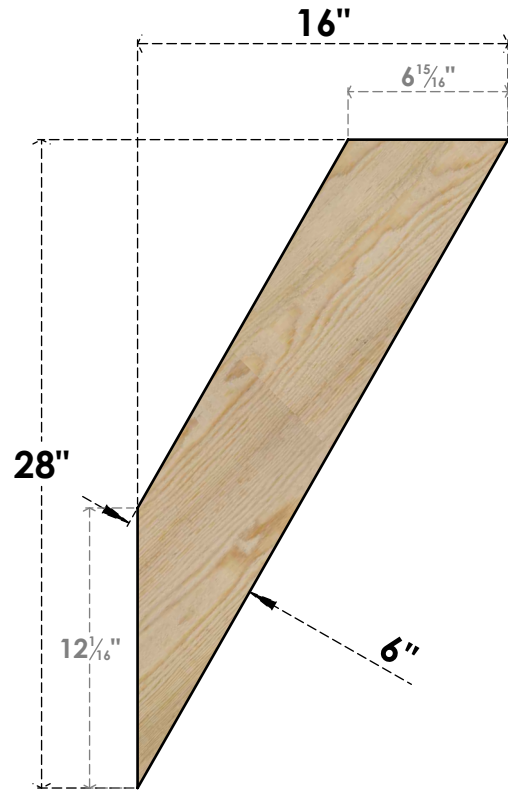

BRC06X16X28TRA00RDF

6"W X 16"D X 28"H TRADITIONAL ROUGH SAWN BRACE, DOUGLAS FIR

SIDE

FRONT

EKENA MILLWORK
 2300 WEST MAIN ST.
 CLARKSVILLE, TX 75426
 TOLL FREE: 866-607-0453
 WWW.EKENAMILLWORK.COM

NOTES

1. INSTALLATION TO BE COMPLETED IN ACCORDANCE WITH MANUFACTURER'S SPECIFICATIONS.
2. DRAWING MAY NOT BE TO SCALE
3. THIS DRAWING IS INTENDED FOR DESIGN AND PLANNING PURPOSES ONLY.
4. ALL INFORMATION CONTAINED HEREIN WAS CURRENT AT THE TIME OF DEVELOPMENT BUT MUST BE REVIEWED AND APPROVED BY THE PRODUCT MANUFACTURER TO BE CONSIDERED ACCURATE.
5. PRODUCTS ARE NOT KILN DRIED. THIS ITEM IS UNIQUE AND WILL CONTAIN THE NATURAL VARIATIONS THAT THE WOOD SPECIES OFFERS. THIS MAY RESULT IN VARIATIONS UP TO 1/4"