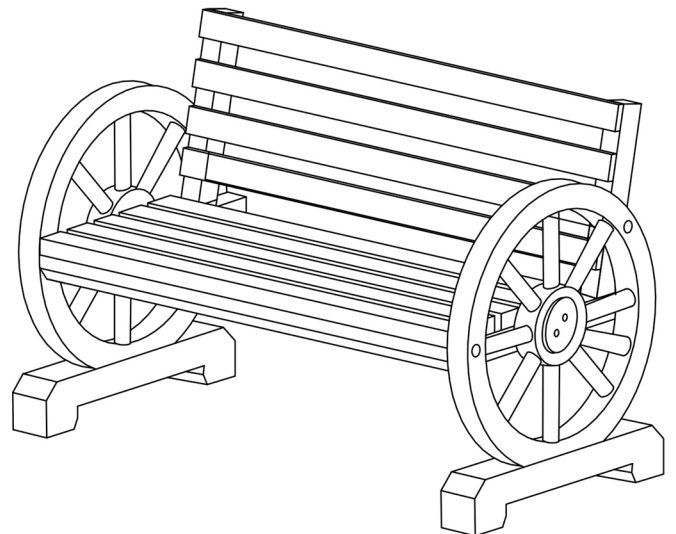

Wooden Wheel Bench

ASSEMBLY INSTRUCTION

A: 1pc

B: 2pcs

C: 1pc

D: 2pcs

E: 4pcs M8*110mm

G: 2pcs M8*70mm

J: 1pc

F: 2pcs M8*80mm

H: 4pcs M3.5*35mm

K: 1pc

Thank you so much for shopping with us, For any issue or concern, welcome to contact us.

If you like our product, please share your experience with us on Website!