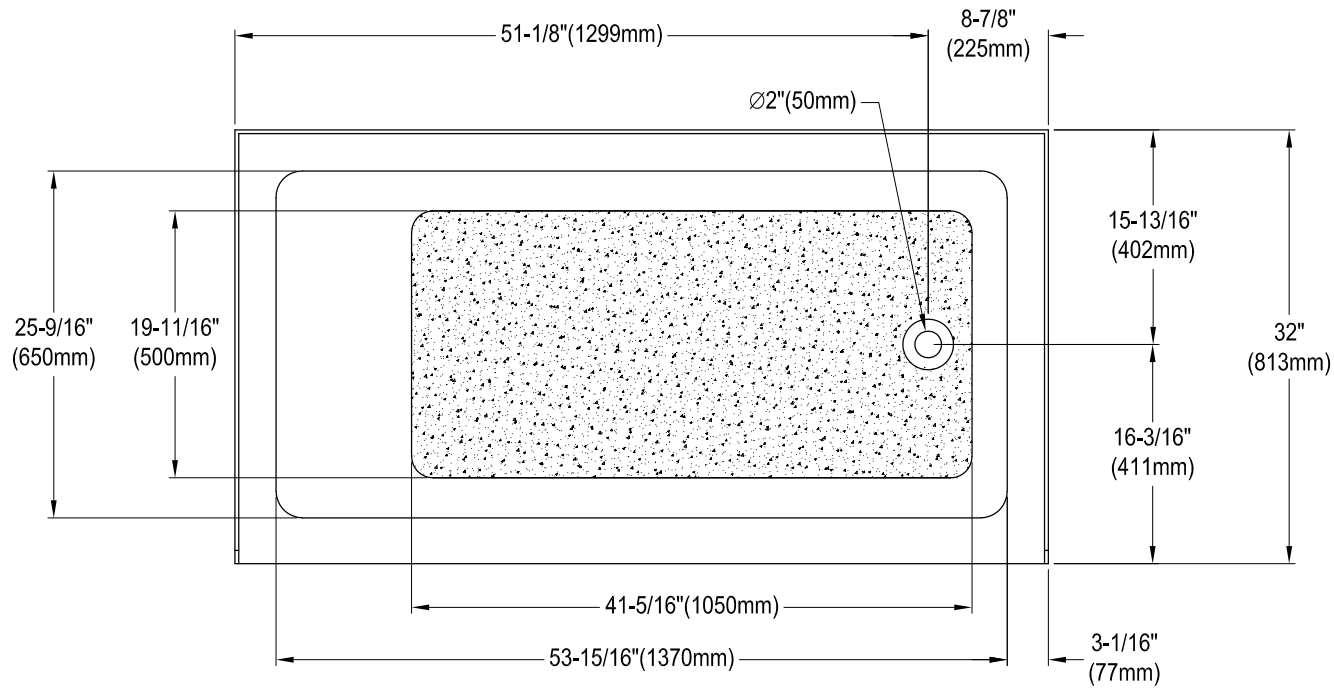

VTAP6032R22C

60" Acrylic Anti-Skid Alcove Tub With Right Hand Drain Hole

M10 x 60 (2 pcs)
M10 x 45 (2 pcs)

Four icons representing different types of feet: two with wide bases and two with narrow bases.