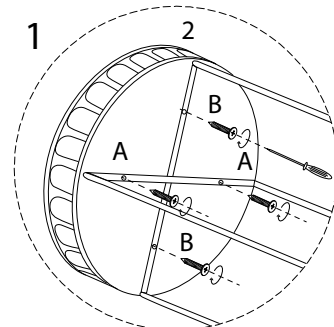

Assembly instructions for the cart, including tool requirements, time estimate, and personnel needed.

**Tools:** A circular icon shows a screwdriver. A power drill icon is crossed out with a diagonal line, indicating it is not required.

**Time:** A clock icon is shown next to the text "15'", indicating an estimated assembly time of 15 minutes.

**Personnel:** A stick figure icon is shown next to the number "1", indicating that one person is required for assembly.

**Warnings:** Two warning triangles (a triangle with an exclamation mark) are positioned between the tool and time sections, and between the time and personnel sections.

1

2

3

C

x 2

D

x 2