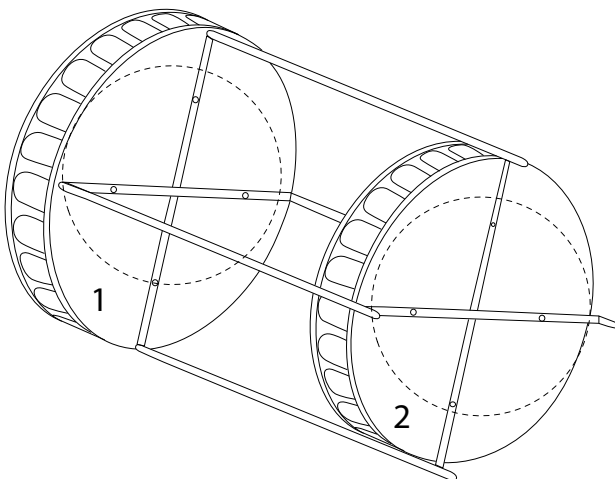

Assembly instructions for the cart, including tool requirements, time estimate, and personnel needed.

**Tools:** A circular icon shows a screwdriver. A power drill icon is crossed out with a diagonal line, indicating it is not required.

**Time:** A clock icon is shown next to the text "15'", indicating an estimated assembly time of 15 minutes.

**Personnel:** A stick figure icon is shown next to the number "1", indicating that one person is required for assembly.

**Warnings:** Two warning triangles (a triangle with an exclamation mark) are positioned between the tool and time sections, and between the time and personnel sections.

1

2

3

C

x 2

D

x 2