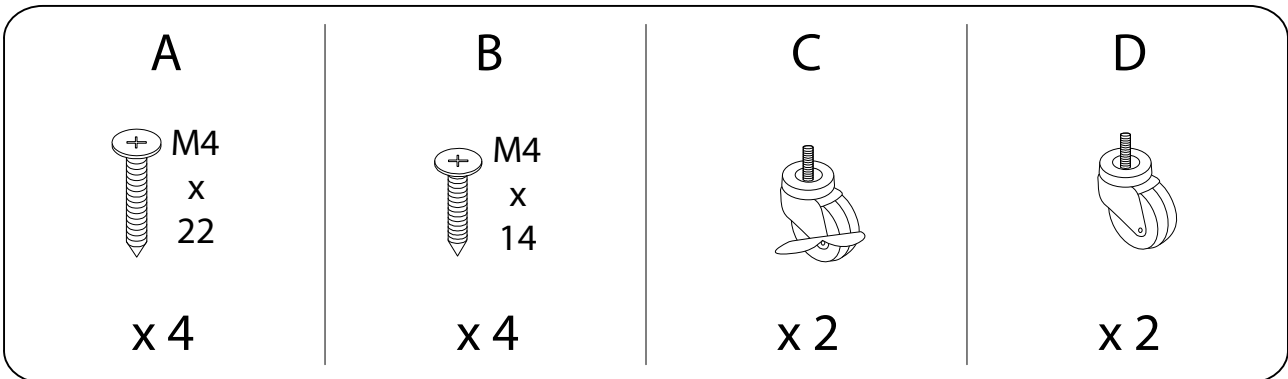

Assembly instructions for the cart, including tool requirements, time estimate, and personnel needed.

**Tools:** A circular icon shows a screwdriver. A power drill icon is crossed out with a diagonal line, indicating it is not required.

**Time:** A clock icon is shown next to the text "15'", indicating an estimated assembly time of 15 minutes.

**Personnel:** A stick figure icon is shown next to the number "1", indicating that one person is required for assembly.

**Warnings:** Two warning triangles (a triangle with an exclamation mark) are positioned between the tool and time sections, and between the time and personnel sections.

1

2

3

C

x 2

D

x 2