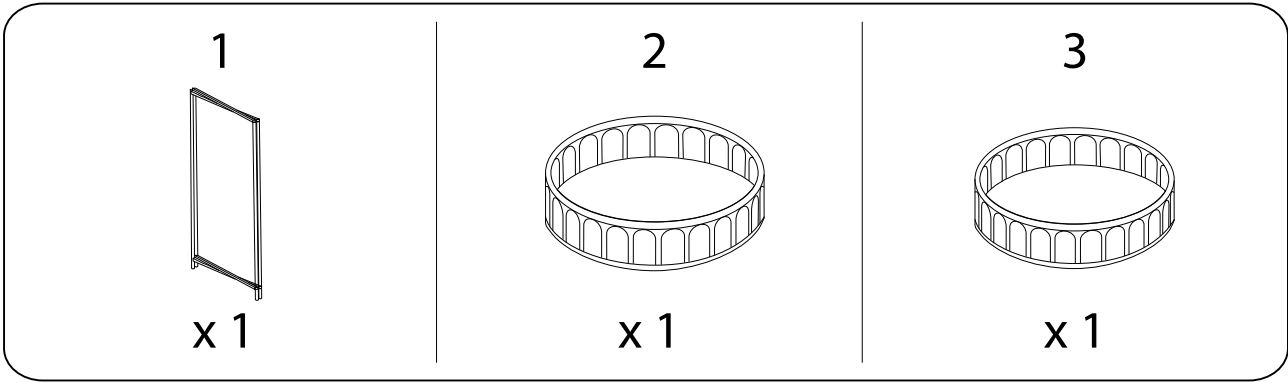

Assembly instructions for the cart, including tool requirements, time estimate, and personnel needed.

**Tools:** A circular icon shows a screwdriver. A power drill icon is crossed out with a diagonal line, indicating it is not required.

**Time:** A clock icon is shown next to the text "15'", indicating an estimated assembly time of 15 minutes.

**Personnel:** A stick figure icon is shown next to the number "1", indicating that one person is required for assembly.

**Warnings:** Two warning triangles (a triangle with an exclamation mark) are positioned between the tool and time sections, and between the time and personnel sections.

1

2

3

C

x 2

D

x 2