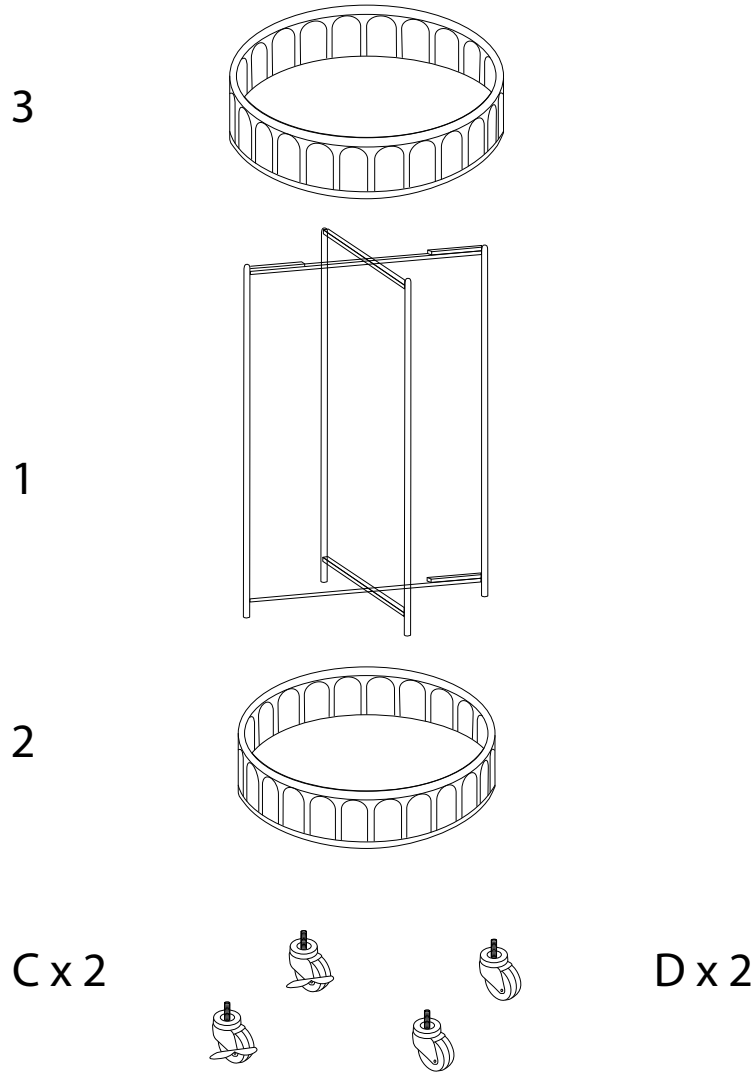

Assembly instructions for the cart, including tool requirements, time estimate, and personnel needed.

**Tools:** A circular icon shows a screwdriver. A power drill icon is crossed out with a diagonal line, indicating it is not required.

**Time:** A clock icon is shown next to the text "15'", indicating an estimated assembly time of 15 minutes.

**Personnel:** A stick figure icon is shown next to the number "1", indicating that one person is required for assembly.

**Warnings:** Two warning triangles (a triangle with an exclamation mark) are positioned between the tool and time sections, and between the time and personnel sections.

1

2

3

C

x 2

D

x 2