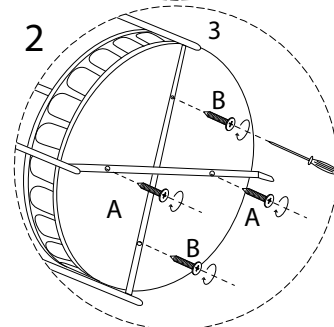

Assembly instructions for the cart, including tool requirements, time estimate, and personnel needed.

**Tools:** A circular icon shows a screwdriver. A power drill icon is crossed out with a diagonal line, indicating it is not required.

**Time:** A clock icon is shown next to the text "15'", indicating an estimated assembly time of 15 minutes.

**Personnel:** A stick figure icon is shown next to the number "1", indicating that one person is required for assembly.

**Warnings:** Two warning triangles (a triangle with an exclamation mark) are positioned between the tool and time sections, and between the time and personnel sections.

1

2

3

C

x 2

D

x 2