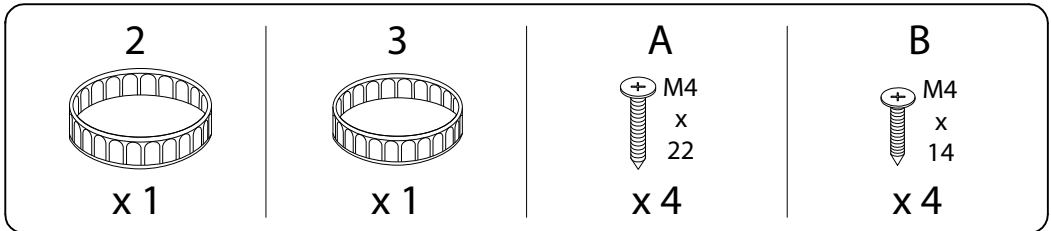

Assembly instructions for the cart, including tool requirements, time estimate, and personnel needed.

**Tools:** A circular icon shows a screwdriver. A power drill icon is crossed out with a diagonal line, indicating it is not required.

**Time:** A clock icon is shown next to the text "15'", indicating an estimated assembly time of 15 minutes.

**Personnel:** A stick figure icon is shown next to the number "1", indicating that one person is required for assembly.

**Warnings:** Two warning triangles (a triangle with an exclamation mark) are positioned between the tool and time sections, and between the time and personnel sections.

1

2

3

C

x 2

D

x 2