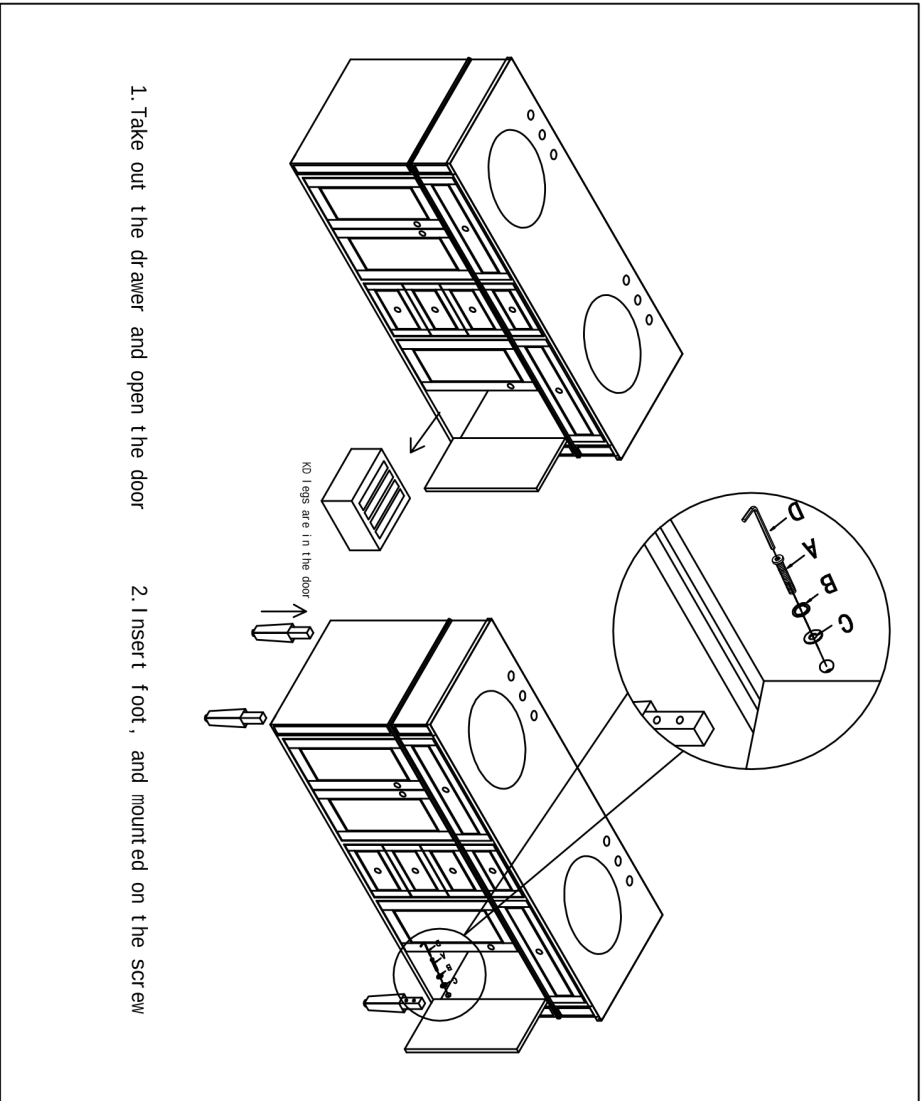

ELEGANT
FURNITURE & LIGHTING™

ASSEMBLY INSTRUCTION

ITEM#: VF12560

1. Take out the drawer and open the door

2. Insert foot, and mounted on the screw

HARDWARE LIST			
NO	FIGURE	DESCRIPTION	QUANTITY
A		BIGGER HEX BOLT	8
B		SPRING WASHER	8
C		FLANGE WASHER	8
D		ALLEN KEY	1