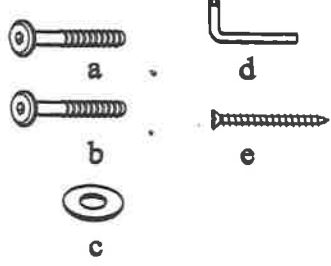

VANITY DESK

SERIES

Assembly Instruction

A. Components :

- 1. Top Vanity Desk 1 x
- 2. Legs 2 x
- 3. Stretcher 1 x

B. Hardware :

- a. Allen Bolt Long 4 x
- b. Allen Bolt Short 6 x
- c. Flat Washer 10 x
- d. Allen Key 1 x
- e. Screw 2 x