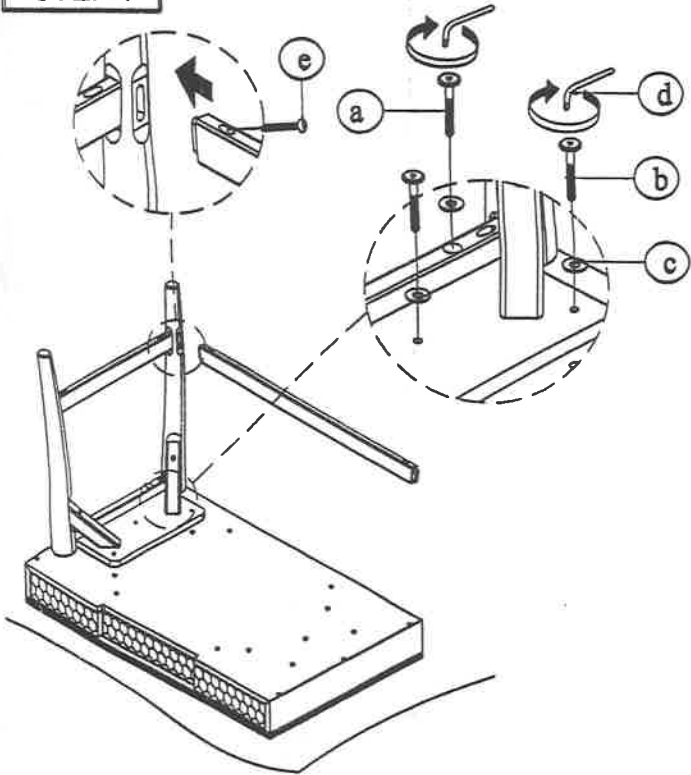

VANITY DESK

SERIES

Assembly Instruction

A. Components :

- 1. Top Vanity Desk 1 x
- 2. Legs 2 x
- 3. Stretcher 1 x

B. Hardware :

- a. Allen Bolt Long 4 x
- b. Allen Bolt Short 6 x
- c. Flat Washer 10 x
- d. Allen Key 1 x
- e. Screw 2 x

C. Tool Required :

- 1. Screw Driver = (not included)

STEP 1

STEP 2

STEP 3