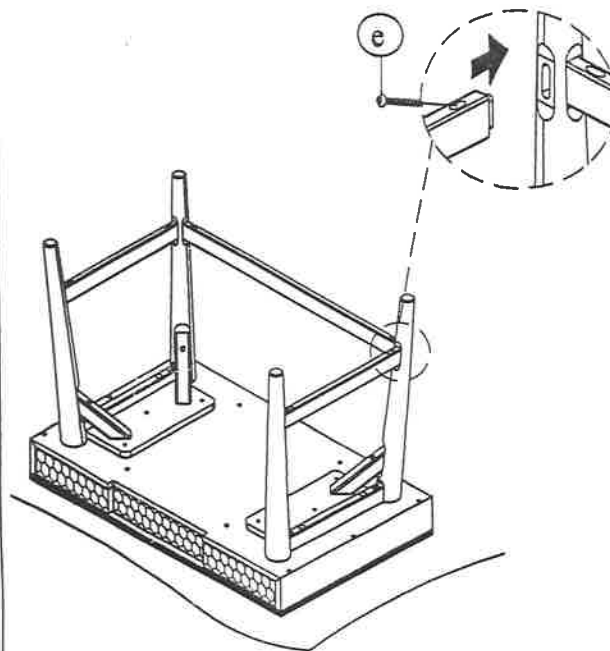

VANITY DESK

SERIES

Assembly Instruction

A. Components :

- 1. Top Vanity Desk 1 x
- 2. Legs 2 x
- 3. Stretcher 1 x

B. Hardware :

- a. Allen Bolt Long 4 x
- b. Allen Bolt Short 6 x
- c. Flat Washer 10 x
- d. Allen Key 1 x
- e. Screw 2 x

C. Tool Required :

- 1. Screw Driver = (not included)

STEP 1

STEP 2

STEP 3