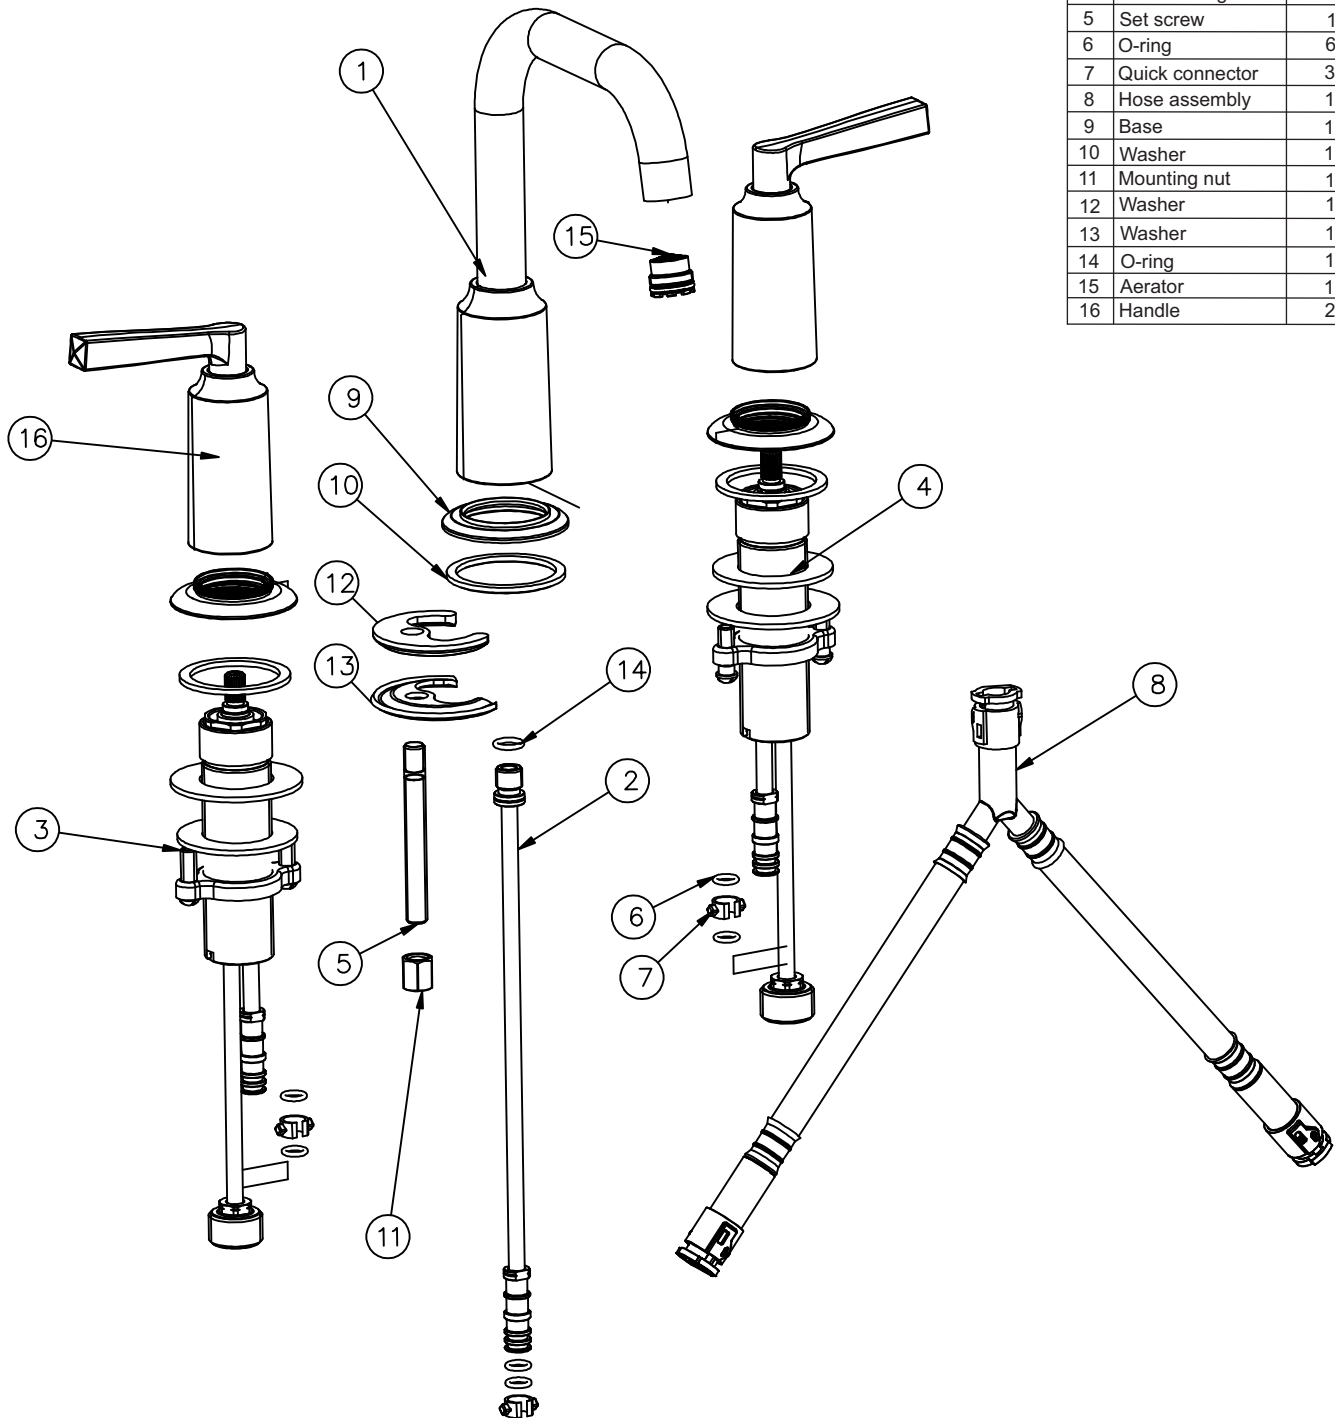

# Parts Breakdown

BA-400-02

Double Handle Bathroom Faucet

LULANI  
Faucet Co

No.	Description	Quantity
1	Body	1
2	Inlet pipe	1
3	Hot cartridge	1
4	Cold cartridge	1
5	Set screw	1
6	O-ring	6
7	Quick connector	3
8	Hose assembly	1
9	Base	1
10	Washer	1
11	Mounting nut	1
12	Washer	1
13	Washer	1
14	O-ring	1
15	Aerator	1
16	Handle	2