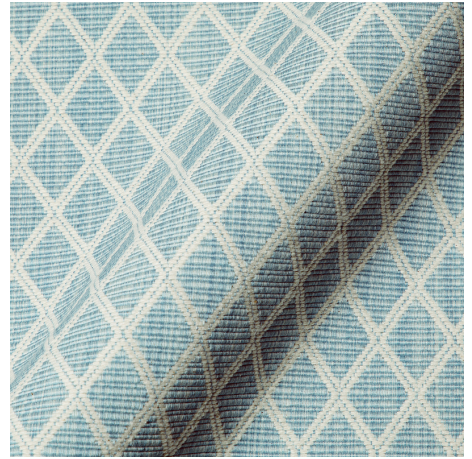

## Cancale Woven - Sky

SKU: 8020109.15.0

SKU: **8020109.15.0**

Repeat UOM: **in in (0 cm)**

Horizontal Repeat: **1.12 in (2.84 cm)**

Finish: **B&F Armor**

End Use: **Upholstery**

Performance ACT Symbols:  

Width: **54 in (137.16 cm)**

Vertical Repeat: **2 in (5.08 cm)**

Brand: **Brunschwig & Fils**

Railroaded: **No**

Composition: **Cotton - 100%**