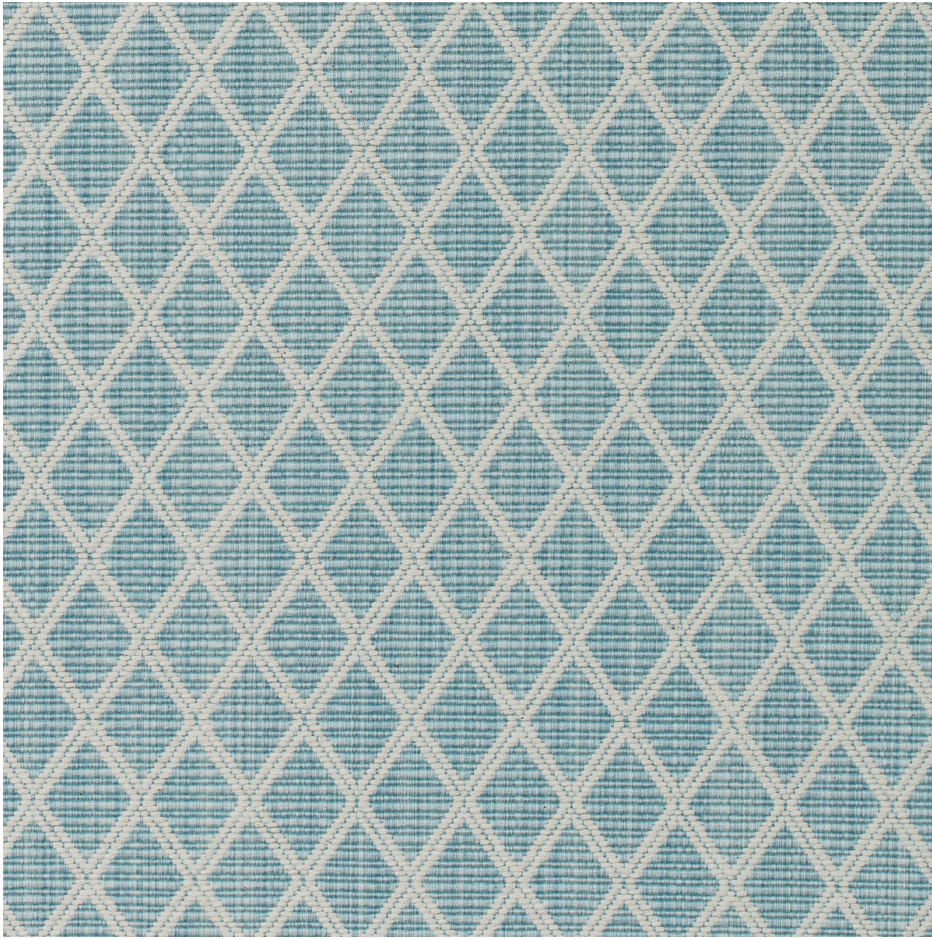

## Cancale Woven - Sky

SKU: 8020109.15.0

SKU: **8020109.15.0**

Repeat UOM: **in in (0 cm)**

Horizontal Repeat: **1.12 in (2.84 cm)**

Finish: **B&F Armor**

End Use: **Upholstery**

Performance ACT Symbols:  

Width: **54 in (137.16 cm)**

Vertical Repeat: **2 in (5.08 cm)**

Brand: **Brunschwig & Fils**

Railroaded: **No**

Composition: **Cotton - 100%**