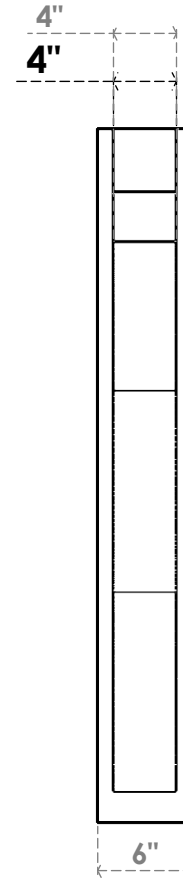

ITEM NUMBER: OUTUROC040X060X36000X44000X040X020X040FST44RCPR

4"W TOP X 6"W BACK X 36"D X 44"H X 4"T TOP X 2"T BACK TIMBERTHANE ROUGH CEDAR FUNSTON FAUX WOOD OPEN OUTLOOKER, BLOCK TOP AND BACK, 4"W CLOSED BRACE, PRIMED TAN

EKENA MILLWORK
2300 WEST MAIN ST.
CLARKSVILLE, TX 75426
TOLL FREE: 866-607-0453
WWW.EKENAMILLWORK.COM

NOTES

1. INSTALLATION TO BE COMPLETED IN ACCORDANCE WITH MANUFACTURER'S SPECIFICATIONS.
2. DRAWING MAY NOT BE TO SCALE
3. THIS DRAWING IS INTENDED FOR DESIGN AND PLANNING PURPOSES ONLY.
4. ALL INFORMATION CONTAINED HEREIN WAS CURRENT AT THE TIME OF DEVELOPMENT BUT MUST BE REVIEWED AND APPROVED BY THE PRODUCT MANUFACTURER TO BE CONSIDERED ACCURATE.
5. TIMBERTHANE ARCHITECTURAL PRODUCTS ARE MADE FROM HIGH DENSITY URETHANE AND COME FACTORY PRIMED