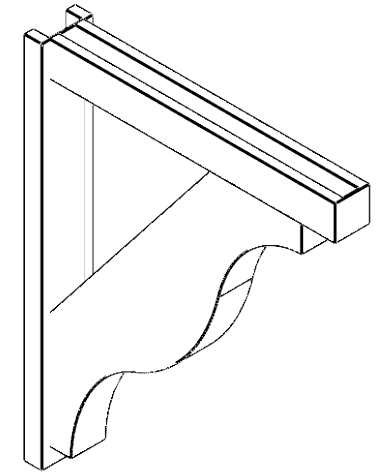

ITEM NUMBER: OUTUROC040X060X36000X44000X040X020X040FST44RCPR

4"W TOP X 6"W BACK X 36"D X 44"H X 4"T TOP X 2"T BACK TIMBERTHANE ROUGH CEDAR FUNSTON FAUX WOOD OPEN OUTLOOKER, BLOCK TOP AND BACK, 4"W CLOSED BRACE, PRIMED TAN

EKENA MILLWORK
2300 WEST MAIN ST.
CLARKSVILLE, TX 75426
TOLL FREE: 866-607-0453
WWW.EKENAMILLWORK.COM

NOTES

1. INSTALLATION TO BE COMPLETED IN ACCORDANCE WITH MANUFACTURER'S SPECIFICATIONS.
2. DRAWING MAY NOT BE TO SCALE
3. THIS DRAWING IS INTENDED FOR DESIGN AND PLANNING PURPOSES ONLY.
4. ALL INFORMATION CONTAINED HEREIN WAS CURRENT AT THE TIME OF DEVELOPMENT BUT MUST BE REVIEWED AND APPROVED BY THE PRODUCT MANUFACTURER TO BE CONSIDERED ACCURATE.
5. TIMBERTHANE ARCHITECTURAL PRODUCTS ARE MADE FROM HIGH DENSITY URETHANE AND COME FACTORY PRIMED