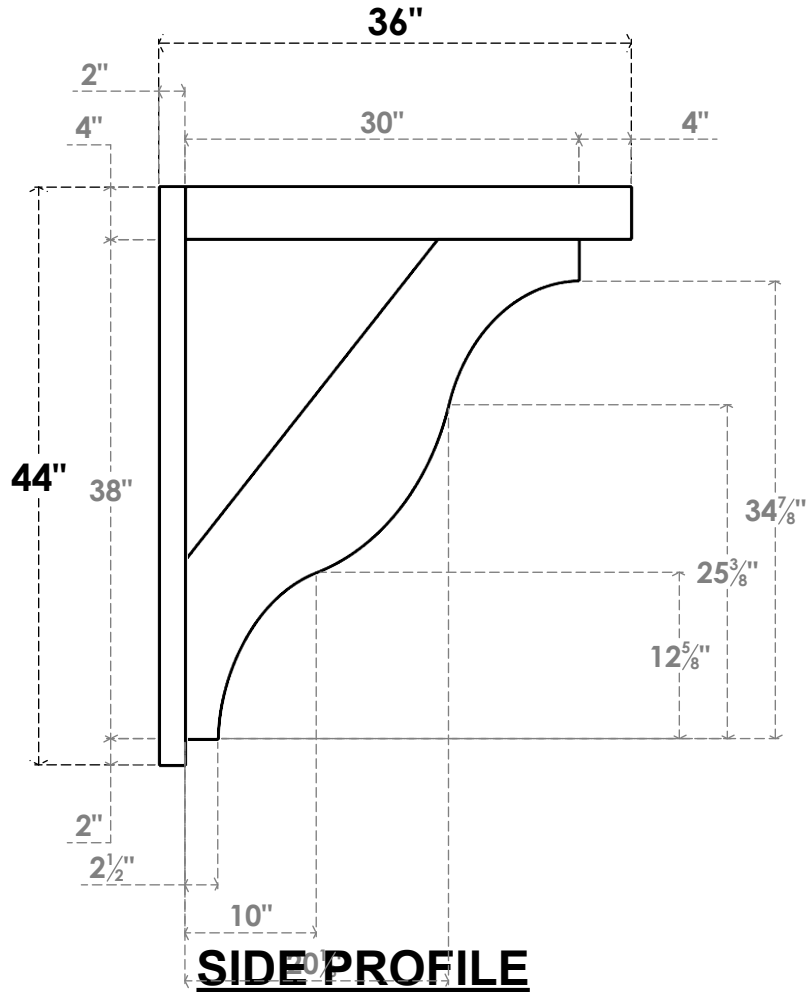

ITEM NUMBER: OUTUROC040X060X36000X44000X040X020X040FST44RCPR

4"W TOP X 6"W BACK X 36"D X 44"H X 4"T TOP X 2"T BACK TIMBERTHANE ROUGH CEDAR FUNSTON FAUX WOOD OPEN OUTLOOKER, BLOCK TOP AND BACK, 4"W CLOSED BRACE, PRIMED TAN

EKENA MILLWORK
2300 WEST MAIN ST.
CLARKSVILLE, TX 75426
TOLL FREE: 866-607-0453
WWW.EKENAMILLWORK.COM

NOTES

1. INSTALLATION TO BE COMPLETED IN ACCORDANCE WITH MANUFACTURER'S SPECIFICATIONS.
2. DRAWING MAY NOT BE TO SCALE
3. THIS DRAWING IS INTENDED FOR DESIGN AND PLANNING PURPOSES ONLY.
4. ALL INFORMATION CONTAINED HEREIN WAS CURRENT AT THE TIME OF DEVELOPMENT BUT MUST BE REVIEWED AND APPROVED BY THE PRODUCT MANUFACTURER TO BE CONSIDERED ACCURATE.
5. TIMBERTHANE ARCHITECTURAL PRODUCTS ARE MADE FROM HIGH DENSITY URETHANE AND COME FACTORY PRIMED