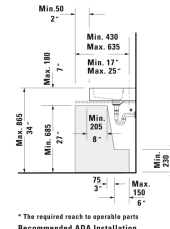

Vero Washbasin ground # 0454800027 / 0454800025

< 31 1/2" Inch >

Washbasin ground	Dimension	Weight	Order number
with faucet deck, hardware included, wall-mounted, cUPC® listed*, 31 1/2" Inch			
<b>Colors</b>			
00 White			
<b>Variant</b>			
● with overflow	31 1/2" x 18 1/2" Inch	48.1 lb	0454800027
●●● with overflow	31 1/2" x 18 1/2" Inch	48.1 lb	0454800025
<b>Infobox</b>			
* Complies with following standards: ASME A112.19.2/CSA B45.1			
Sanitary ceramics with the special WonderGliss surface finish will remain clean and attractive-looking for a long time to come. When ordering WonderGliss please add a "1" as eleventh digit to the model number.			
<b>Accessory for ceramics</b>			
Push button drain assembly for washbasins with overflow	2" Inch	0.8 lb	005052
Design Siphon		3.3 lb	005036

All drawings contain the necessary measurements which are subject to standard tolerances. They are stated in inch & mm and are non-binding. Exact measurements, in particular for customized installation scenarios, can only be taken from the finished ceramic piece.