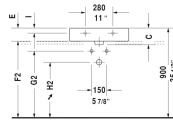

Vero Washbasin ground # 0454800027 / 0454800025

< 31 1/2" Inch >

Washbasin ground	Dimension	Weight	Order number
with faucet deck, hardware included, wall-mounted, cUPC® listed*, 31 1/2" Inch			
<b>Colors</b>			
00 White			
<b>Variant</b>			
● with overflow	31 1/2" x 18 1/2" Inch	48.1 lb	0454800027
●●● with overflow	31 1/2" x 18 1/2" Inch	48.1 lb	0454800025
<b>Infobox</b>			
* Complies with following standards: ASME A112.19.2/CSA B45.1			
Sanitary ceramics with the special WonderGliss surface finish will remain clean and attractive-looking for a long time to come. When ordering WonderGliss please add a "1" as eleventh digit to the model number.			
<b>Accessory for ceramics</b>			
Push button drain assembly for washbasins with overflow	2" Inch	0.8 lb	005052
Design Siphon		3.3 lb	005036

All drawings contain the necessary measurements which are subject to standard tolerances. They are stated in inch & mm and are non-binding. Exact measurements, in particular for customized installation scenarios, can only be taken from the finished ceramic piece.