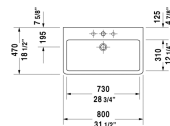

Vero Washbasin ground # 0454800027 / 0454800025

< 31 1/2" Inch >

Washbasin ground	Dimension	Weight	Order number
with faucet deck, hardware included, wall-mounted, cUPC® listed*, 31 1/2" Inch			
<b>Colors</b>			
00 White			
<b>Variant</b>			
● with overflow	31 1/2" x 18 1/2" Inch	48.1 lb	0454800027
●●● with overflow	31 1/2" x 18 1/2" Inch	48.1 lb	0454800025
<b>Infobox</b>			
* Complies with following standards: ASME A112.19.2/CSA B45.1			
Sanitary ceramics with the special WonderGliss surface finish will remain clean and attractive-looking for a long time to come. When ordering WonderGliss please add a "1" as eleventh digit to the model number.			
<b>Accessory for ceramics</b>			
Push button drain assembly for washbasins with overflow	2" Inch	0.8 lb	005052
Design Siphon		3.3 lb	005036

All drawings contain the necessary measurements which are subject to standard tolerances. They are stated in inch & mm and are non-binding. Exact measurements, in particular for customized installation scenarios, can only be taken from the finished ceramic piece.