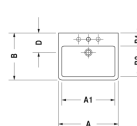

Vero Washbasin ground # 0454800027 / 0454800025

< 31 1/2" Inch >

Washbasin ground	Dimension	Weight	Order number
with faucet deck, hardware included, wall-mounted, cUPC® listed*, 31 1/2" Inch			
<b>Colors</b>			
00 White			
<b>Variant</b>			
● with overflow	31 1/2" x 18 1/2" Inch	48.1 lb	0454800027
●●● with overflow	31 1/2" x 18 1/2" Inch	48.1 lb	0454800025
<b>Infobox</b>			
* Complies with following standards: ASME A112.19.2/CSA B45.1			
Sanitary ceramics with the special WonderGliss surface finish will remain clean and attractive-looking for a long time to come. When ordering WonderGliss please add a "1" as eleventh digit to the model number.			
<b>Accessory for ceramics</b>			
Push button drain assembly for washbasins with overflow	2" Inch	0.8 lb	005052
Design Siphon		3.3 lb	005036

All drawings contain the necessary measurements which are subject to standard tolerances. They are stated in inch & mm and are non-binding. Exact measurements, in particular for customized installation scenarios, can only be taken from the finished ceramic piece.