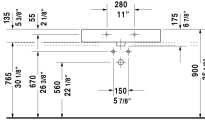

Vero Washbasin ground # 0454800027 / 0454800025

< 31 1/2" Inch >

Washbasin ground	Dimension	Weight	Order number
with faucet deck, hardware included, wall-mounted, cUPC® listed*, 31 1/2" Inch			
<b>Colors</b>			
00 White			
<b>Variant</b>			
● with overflow	31 1/2" x 18 1/2" Inch	48.1 lb	0454800027
●●● with overflow	31 1/2" x 18 1/2" Inch	48.1 lb	0454800025
<b>Infobox</b>			
* Complies with following standards: ASME A112.19.2/CSA B45.1			
Sanitary ceramics with the special WonderGliss surface finish will remain clean and attractive-looking for a long time to come. When ordering WonderGliss please add a "1" as eleventh digit to the model number.			
<b>Accessory for ceramics</b>			
Push button drain assembly for washbasins with overflow	2" Inch	0.8 lb	005052
Design Siphon		3.3 lb	005036

All drawings contain the necessary measurements which are subject to standard tolerances. They are stated in inch & mm and are non-binding. Exact measurements, in particular for customized installation scenarios, can only be taken from the finished ceramic piece.