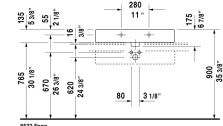

Vero Washbasin ground # 0454800027 / 0454800025

< 31 1/2" Inch >

Washbasin ground	Dimension	Weight	Order number
with faucet deck, hardware included, wall-mounted, cUPC® listed*, 31 1/2" Inch			
<b>Colors</b>			
00 White			
<b>Variant</b>			
● with overflow	31 1/2" x 18 1/2" Inch	48.1 lb	0454800027
●●● with overflow	31 1/2" x 18 1/2" Inch	48.1 lb	0454800025
<b>Infobox</b>			
* Complies with following standards: ASME A112.19.2/CSA B45.1			
Sanitary ceramics with the special WonderGliss surface finish will remain clean and attractive-looking for a long time to come. When ordering WonderGliss please add a "1" as eleventh digit to the model number.			
<b>Accessory for ceramics</b>			
Push button drain assembly for washbasins with overflow	2" Inch	0.8 lb	005052
Design Siphon		3.3 lb	005036

All drawings contain the necessary measurements which are subject to standard tolerances. They are stated in inch & mm and are non-binding. Exact measurements, in particular for customized installation scenarios, can only be taken from the finished ceramic piece.