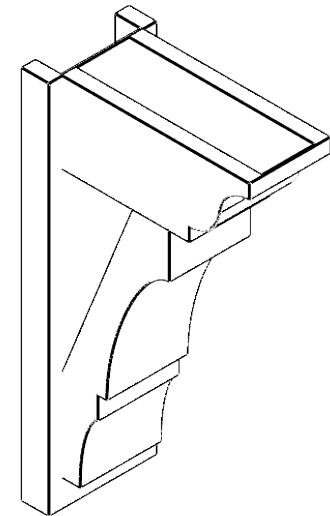

ITEM NUMBER: OUTUROC060X080X16000X28000X060X020X060BOA04RCPR

6"W TOP X 8"W BACK X 16"D X 28"H X 6"T TOP X 2"T BACK TIMBERTHANE ROUGH CEDAR BALBOA FAUX WOOD OPEN OUTLOOKER, TRADITIONAL TOP AND BLOCK BACK, 6"W CLOSED BRACE, PRIMED TAN

EKENA MILLWORK
2300 WEST MAIN ST.
CLARKSVILLE, TX 75426
TOLL FREE: 866-607-0453
WWW.EKENAMILLWORK.COM

NOTES

1. INSTALLATION TO BE COMPLETED IN ACCORDANCE WITH MANUFACTURER'S SPECIFICATIONS.
2. DRAWING MAY NOT BE TO SCALE
3. THIS DRAWING IS INTENDED FOR DESIGN AND PLANNING PURPOSES ONLY.
4. ALL INFORMATION CONTAINED HEREIN WAS CURRENT AT THE TIME OF DEVELOPMENT BUT MUST BE REVIEWED AND APPROVED BY THE PRODUCT MANUFACTURER TO BE CONSIDERED ACCURATE.
5. TIMBERTHANE ARCHITECTURAL PRODUCTS ARE MADE FROM HIGH DENSITY URETHANE AND COME FACTORY PRIMED