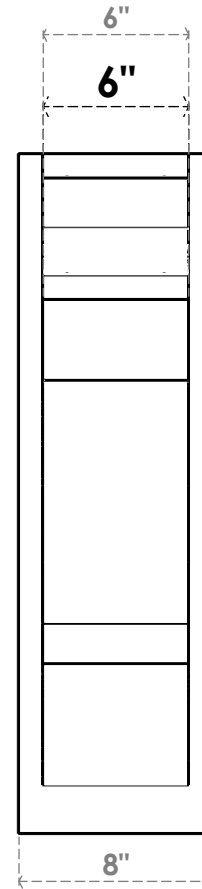

ITEM NUMBER: OUTUROC060X080X16000X28000X060X020X060BOA04RCPR

6"W TOP X 8"W BACK X 16"D X 28"H X 6"T TOP X 2"T BACK TIMBERTHANE ROUGH CEDAR BALBOA FAUX WOOD OPEN OUTLOOKER, TRADITIONAL TOP AND BLOCK BACK, 6"W CLOSED BRACE, PRIMED TAN

EKENA MILLWORK
2300 WEST MAIN ST.
CLARKSVILLE, TX 75426
TOLL FREE: 866-607-0453
WWW.EKENAMILLWORK.COM

NOTES

1. INSTALLATION TO BE COMPLETED IN ACCORDANCE WITH MANUFACTURER'S SPECIFICATIONS.
2. DRAWING MAY NOT BE TO SCALE
3. THIS DRAWING IS INTENDED FOR DESIGN AND PLANNING PURPOSES ONLY.
4. ALL INFORMATION CONTAINED HEREIN WAS CURRENT AT THE TIME OF DEVELOPMENT BUT MUST BE REVIEWED AND APPROVED BY THE PRODUCT MANUFACTURER TO BE CONSIDERED ACCURATE.
5. TIMBERTHANE ARCHITECTURAL PRODUCTS ARE MADE FROM HIGH DENSITY URETHANE AND COME FACTORY PRIMED