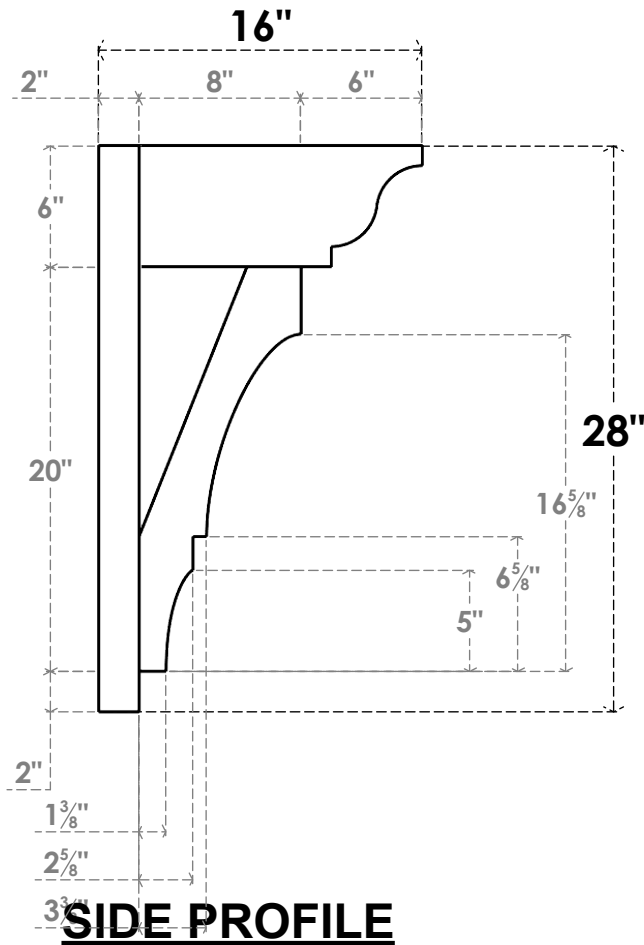

ITEM NUMBER: OUTUROC060X080X16000X28000X060X020X060BOA04RCPR

6"W TOP X 8"W BACK X 16"D X 28"H X 6"T TOP X 2"T BACK TIMBERTHANE ROUGH CEDAR BALBOA FAUX WOOD OPEN OUTLOOKER, TRADITIONAL TOP AND BLOCK BACK, 6"W CLOSED BRACE, PRIMED TAN

EKENA MILLWORK
2300 WEST MAIN ST.
CLARKSVILLE, TX 75426
TOLL FREE: 866-607-0453
WWW.EKENAMILLWORK.COM

NOTES

1. INSTALLATION TO BE COMPLETED IN ACCORDANCE WITH MANUFACTURER'S SPECIFICATIONS.
2. DRAWING MAY NOT BE TO SCALE
3. THIS DRAWING IS INTENDED FOR DESIGN AND PLANNING PURPOSES ONLY.
4. ALL INFORMATION CONTAINED HEREIN WAS CURRENT AT THE TIME OF DEVELOPMENT BUT MUST BE REVIEWED AND APPROVED BY THE PRODUCT MANUFACTURER TO BE CONSIDERED ACCURATE.
5. TIMBERTHANE ARCHITECTURAL PRODUCTS ARE MADE FROM HIGH DENSITY URETHANE AND COME FACTORY PRIMED