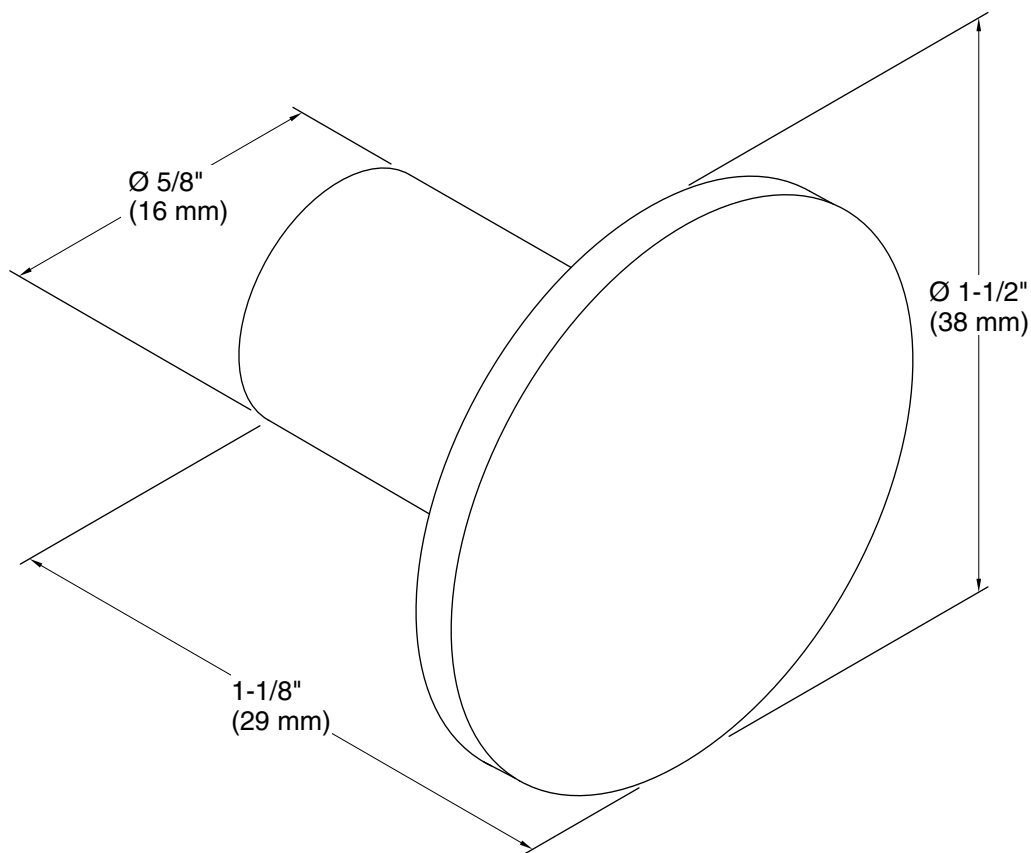

Technical Information

All product dimensions are nominal.

Material: Zinc

Notes

Install this product according to the installation instructions.

CAUTION: Risk of personal injury. Do not install these products in any area where they are likely to be used inadvertently as a grab bar or support bar. These products are not designed or intended for use as a grab bar or support bar.