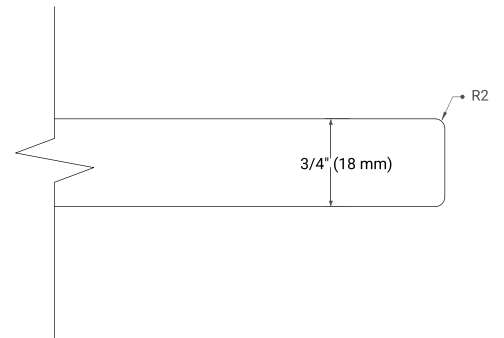

White Grey

FRONT VIEW

SIDE VIEW

PLAN VIEW

49" SINGLE RECTANGLE SINK COUNTERTOP WITH 0.75 IN. THICKNESS

OVERALL DIMENSIONS

49" W x 22" D x 0.75" H

COUNTERTOP OPTIONS

Carrara Marble

FEATURES

- Solid countertop with mitered edges & seams
- Undermount white rectangular sink
- Pre-drilled for 8" widespread faucet

INCLUDED

- Countertop
- Matching Backsplash
- Rectangle Sink

COUNTERTOP PLAN VIEW

EDGE SIDE VIEW

THREE DIMENSIONAL COUNTERTOP VIEW