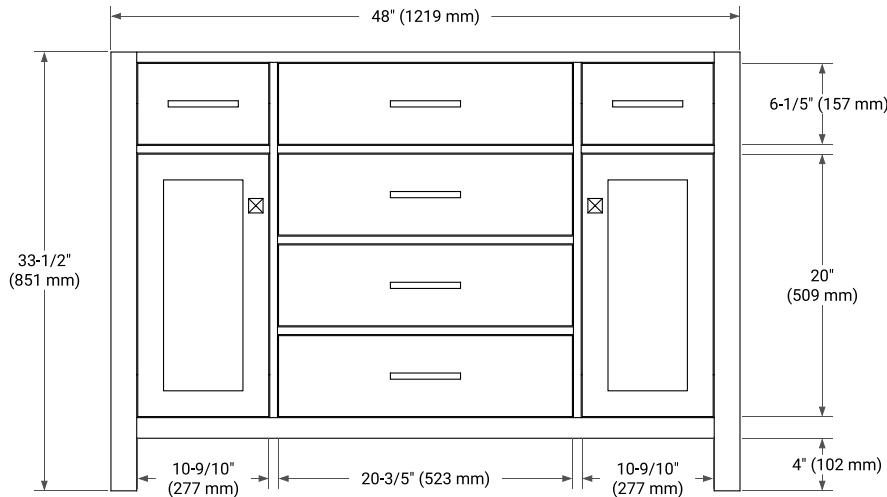

48" SINGLE SINK BASE CABINET

BASE CABINET DIMENSIONS

48" W x 21.5" D x 33.5" H

FEATURES

- Solid wood frame with engineered wood panels
- Dovetail drawers and joints
- Soft closing doors & drawers

HARDWARE FINISHES*

White Grey

FRONT VIEW

SIDE VIEW

PLAN VIEW

49" SINGLE RECTANGLE SINK COUNTERTOP WITH 0.75 IN. THICKNESS

OVERALL DIMENSIONS

49" W x 22" D x 0.75" H

COUNTERTOP OPTIONS

Carrara Marble

FEATURES

- Solid countertop with mitered edges & seams
- Undermount white rectangular sink
- Pre-drilled for 8" widespread faucet

INCLUDED

- Countertop
- Matching Backsplash
- Rectangle Sink

COUNTERTOP PLAN VIEW

EDGE SIDE VIEW

THREE DIMENSIONAL COUNTERTOP VIEW