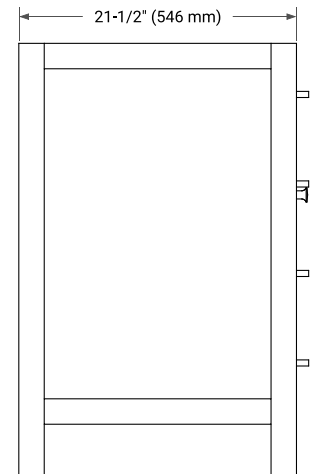

48" SINGLE SINK BASE CABINET

BASE CABINET DIMENSIONS

48" W x 21.5" D x 33.5" H

FEATURES

- Solid wood frame with engineered wood panels
- Dovetail drawers and joints
- Soft closing doors & drawers

HARDWARE FINISHES*

White Grey

FRONT VIEW

SIDE VIEW

PLAN VIEW

49" SINGLE RECTANGLE SINK COUNTERTOP WITH 0.75 IN. THICKNESS

OVERALL DIMENSIONS

49" W x 22" D x 0.75" H

COUNTERTOP OPTIONS

Carrara Marble

FEATURES

- Solid countertop with mitered edges & seams
- Undermount white rectangular sink
- Pre-drilled for 8" widespread faucet

INCLUDED

- Countertop
- Matching Backsplash
- Rectangle Sink

COUNTERTOP PLAN VIEW

EDGE SIDE VIEW

THREE DIMENSIONAL COUNTERTOP VIEW