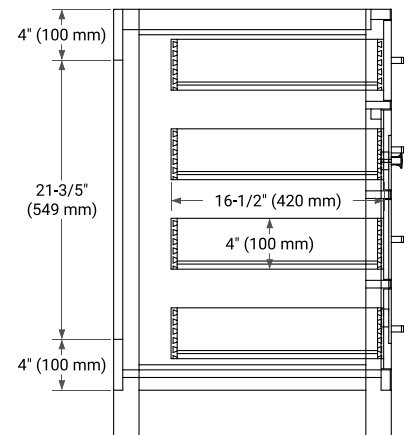

48" SINGLE SINK BASE CABINET

BASE CABINET DIMENSIONS

48" W x 21.5" D x 33.5" H

FEATURES

- Solid wood frame with engineered wood panels
- Dovetail drawers and joints
- Soft closing doors & drawers

HARDWARE FINISHES*

White Grey

FRONT VIEW

SIDE VIEW

PLAN VIEW

49" SINGLE RECTANGLE SINK COUNTERTOP WITH 0.75 IN. THICKNESS

OVERALL DIMENSIONS

49" W x 22" D x 0.75" H

COUNTERTOP OPTIONS

Carrara Marble

FEATURES

- Solid countertop with mitered edges & seams
- Undermount white rectangular sink
- Pre-drilled for 8" widespread faucet

INCLUDED

- Countertop
- Matching Backsplash
- Rectangle Sink

COUNTERTOP PLAN VIEW

EDGE SIDE VIEW

THREE DIMENSIONAL COUNTERTOP VIEW