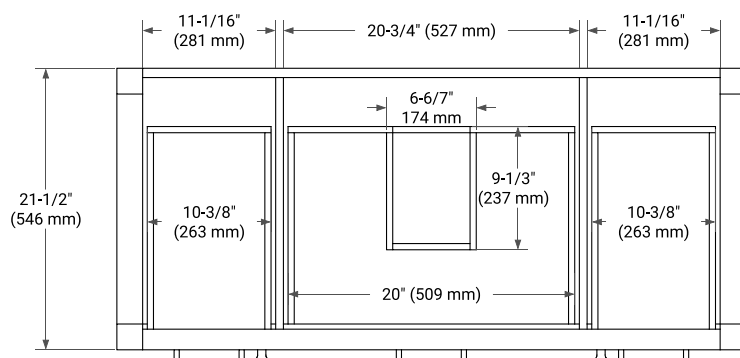

48" SINGLE SINK BASE CABINET

BASE CABINET DIMENSIONS

48" W x 21.5" D x 33.5" H

FEATURES

- Solid wood frame with engineered wood panels
- Dovetail drawers and joints
- Soft closing doors & drawers

HARDWARE FINISHES*

White Grey

FRONT VIEW

SIDE VIEW

PLAN VIEW

49" SINGLE RECTANGLE SINK COUNTERTOP WITH 0.75 IN. THICKNESS

OVERALL DIMENSIONS

49" W x 22" D x 0.75" H

COUNTERTOP OPTIONS

Carrara Marble

FEATURES

- Solid countertop with mitered edges & seams
- Undermount white rectangular sink
- Pre-drilled for 8" widespread faucet

INCLUDED

- Countertop
- Matching Backsplash
- Rectangle Sink

COUNTERTOP PLAN VIEW

EDGE SIDE VIEW

THREE DIMENSIONAL COUNTERTOP VIEW