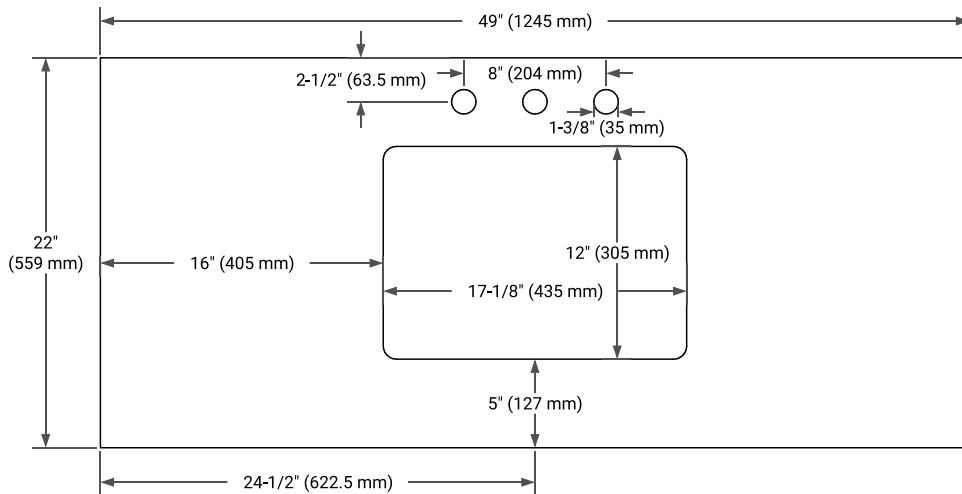

White Grey

FRONT VIEW

SIDE VIEW

PLAN VIEW

49" SINGLE RECTANGLE SINK COUNTERTOP WITH 0.75 IN. THICKNESS

OVERALL DIMENSIONS

49" W x 22" D x 0.75" H

COUNTERTOP OPTIONS

Carrara Marble

FEATURES

- Solid countertop with mitered edges & seams
- Undermount white rectangular sink
- Pre-drilled for 8" widespread faucet

INCLUDED

- Countertop
- Matching Backsplash
- Rectangle Sink

COUNTERTOP PLAN VIEW

EDGE SIDE VIEW

THREE DIMENSIONAL COUNTERTOP VIEW