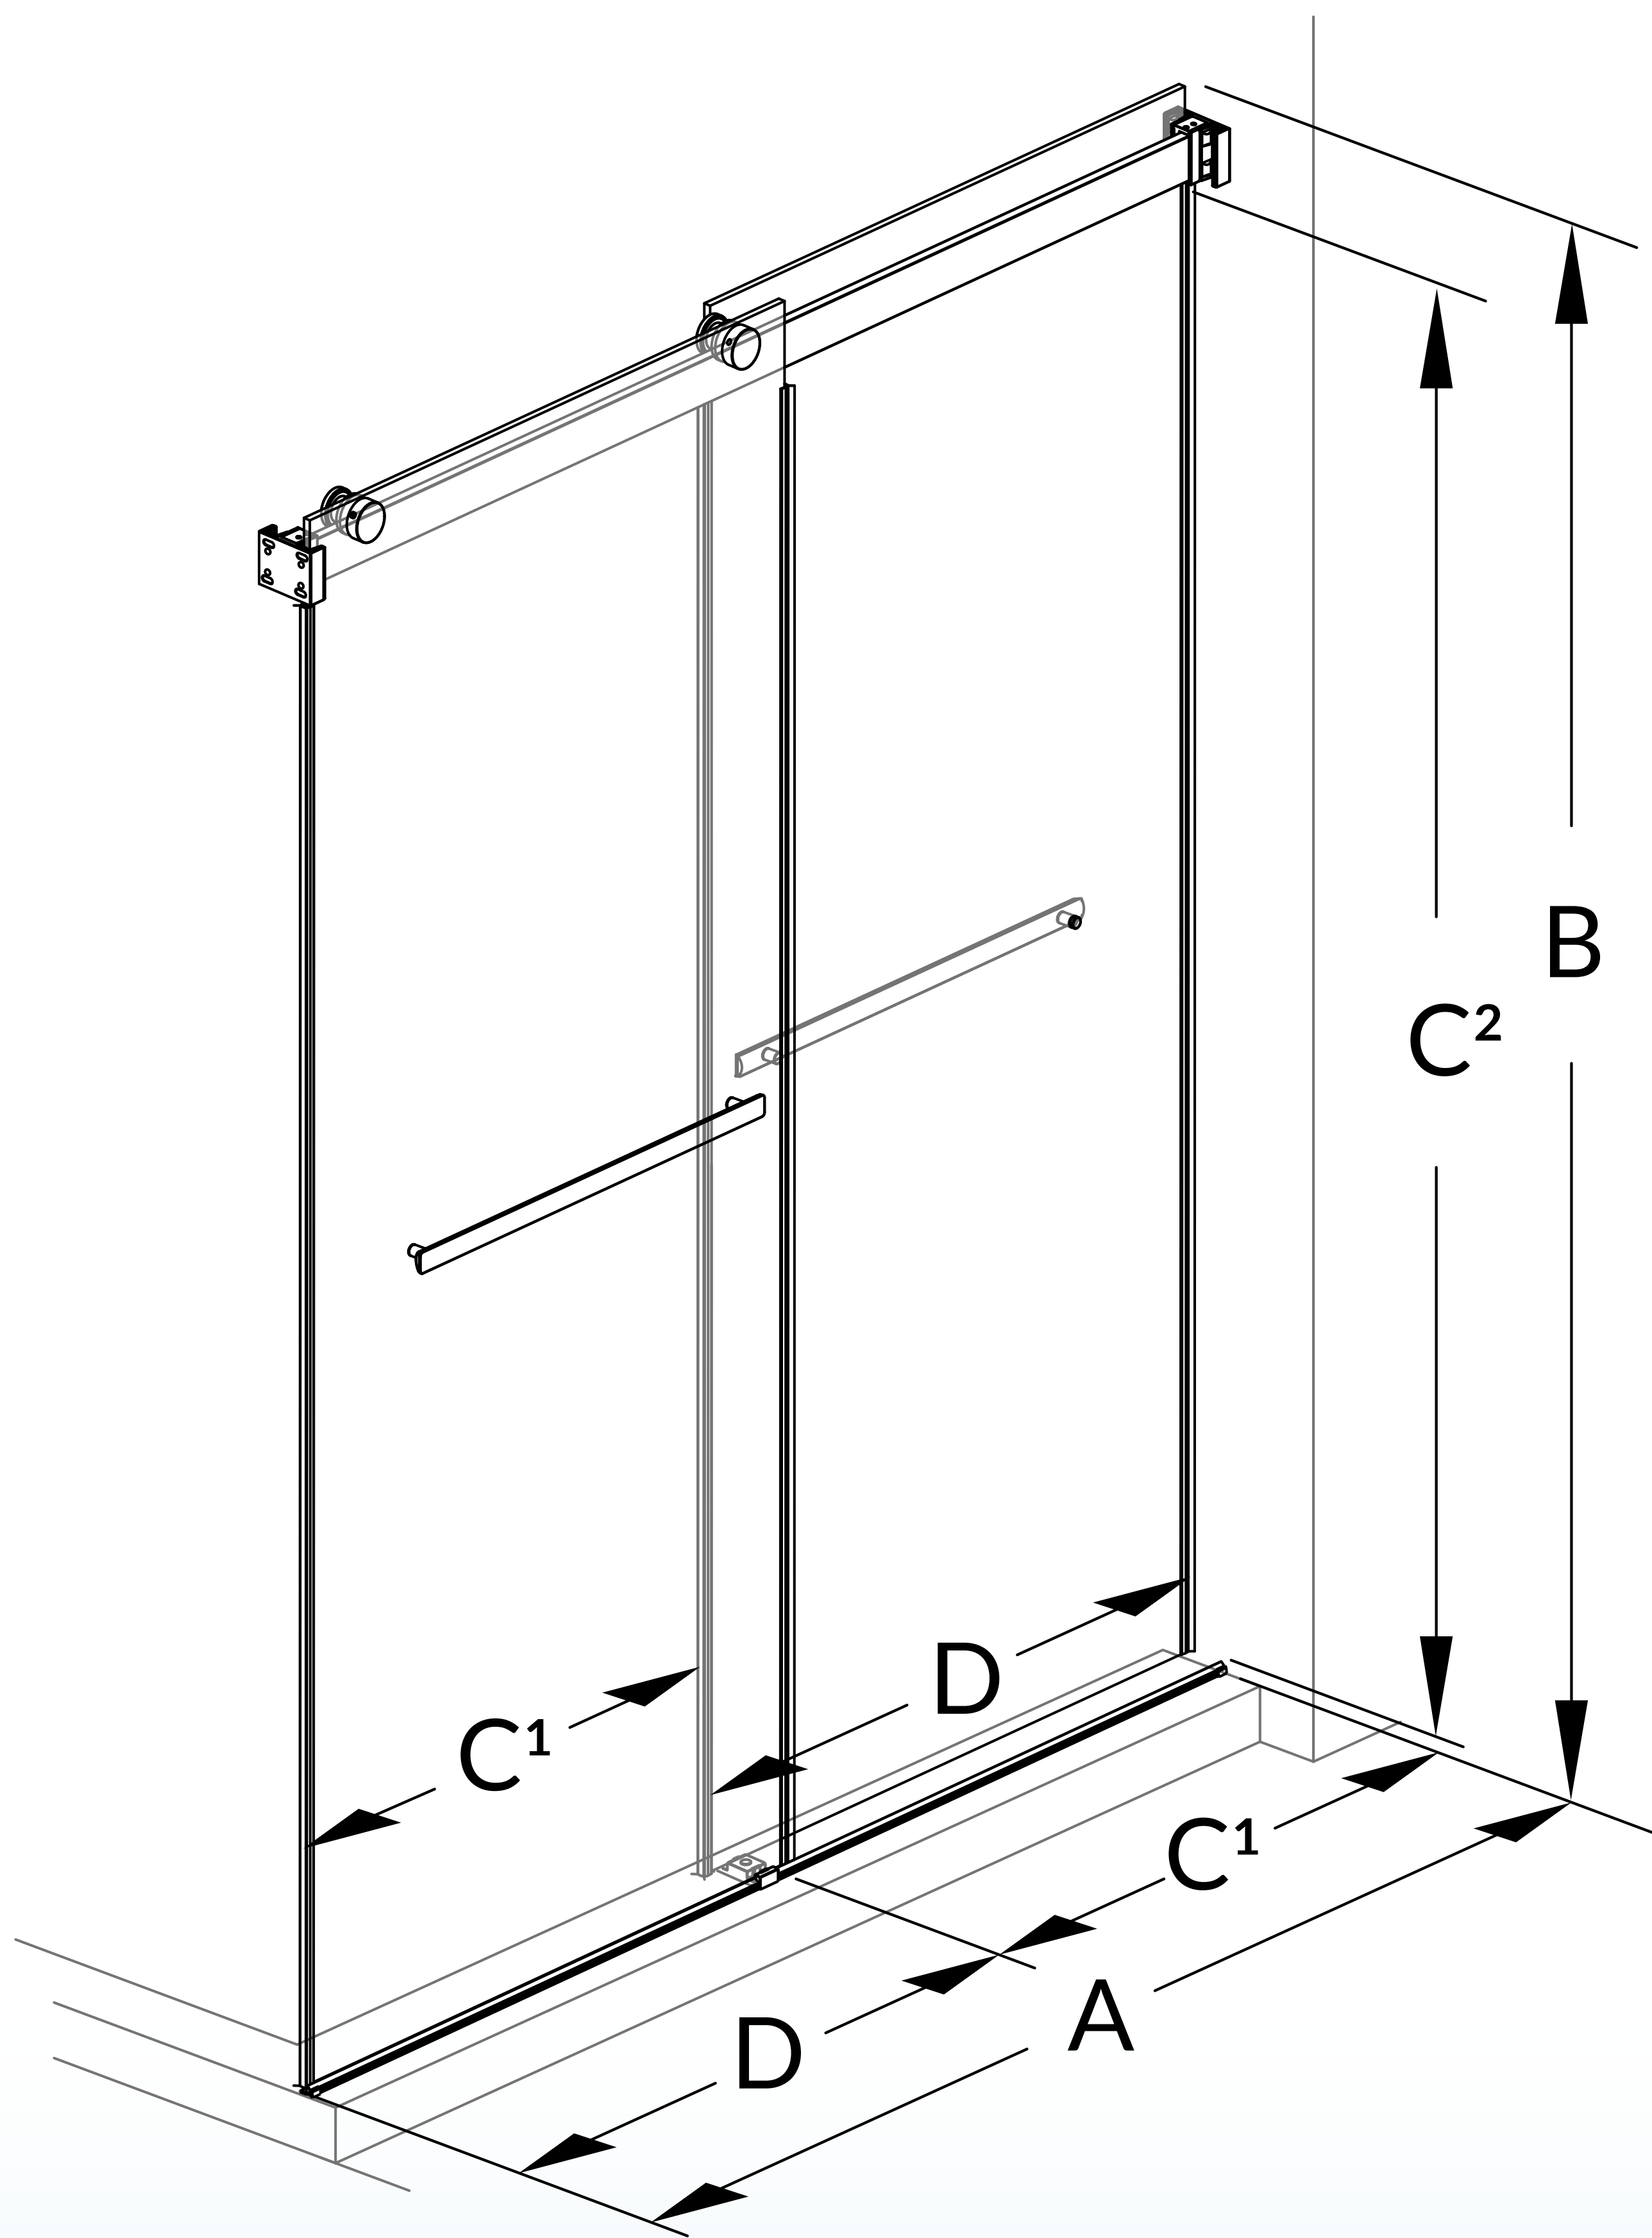

## Tempered Glass Double Sliding Shower Door

**A** Model Width

56"~60"

**B** Product Height

80"

**C<sup>1</sup>** Access Width

23-1/2"~27-1/2"

**C<sup>2</sup>** Access Height

76-1/2"

**D** Door Width

31-1/8"

Glass Thickness: **5/16"(8mm)**

Minimum Threshold Required: **3"**