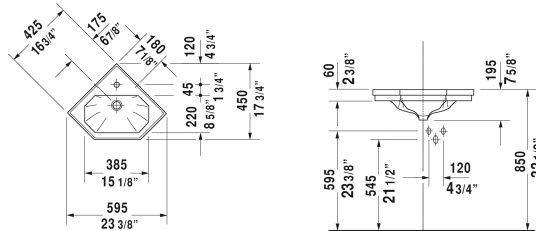

1930 Handrinse basin corner model # 0793420000

| < 23 3/8" Inch > |

Handrinse basin corner model	Dimension	Weight	Order number
with overflow, with faucet deck, underside fully glazed, hardware included, wall-mounted, cUPC® listed*, 23 3/8" Inch			
Colors			
00 White			
Variant			
●	23 3/8" x 17 3/4" Inch	20.9 lb	0793420000
Infobox			
* Complies with following standards: ASME A112.19.2/CSA B45.1			

All drawings contain the necessary measurements which are subject to standard tolerances. They are stated in inch & mm and are non-binding. Exact measurements, in particular for customized installation scenarios, can only be taken from the finished ceramic piece.