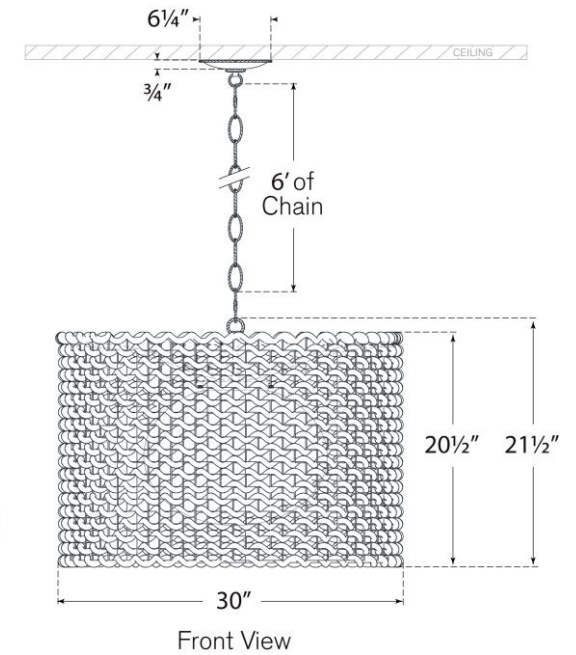

TEAR SHEET

Catania 30" Hanging Shade

Item # FW 5034PN/WG-CR

Designer: Fisher Weisman

Height: 21.5"

Width: 30"

Canopy: 6.25" Round

Finishes: AB, BZ, PN

Glass Options: WG

Socket: E26 Keyless

Wattage: 15 LED A19

Weight: 10 Pounds

Note: UL Only

Top View