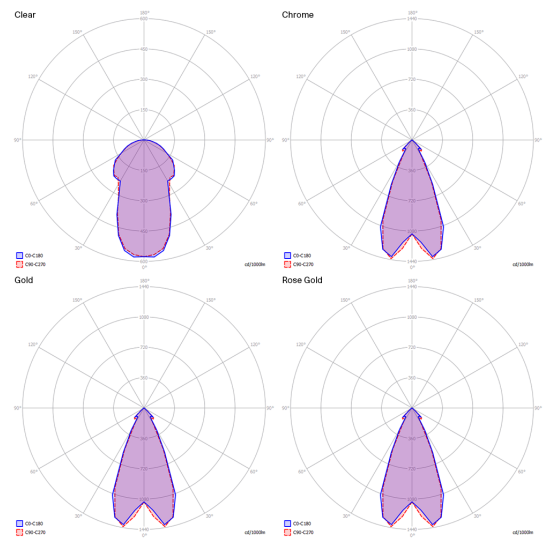

Net weight: 1.46 lbs

Parcels: 2

IP20

Energy Saving

Dim Triac

Cluster suspension lamps must be installed on a *canopy*: find out more on lodes.com/en/canopies

Nostalgia small

LED
 3000 K
 9 W
 850 lm
 120 V
 CRI 92
 MacAdam 3-Step

Photometric data

Options of Nostalgia

Nostalgia medium

Nostalgia large