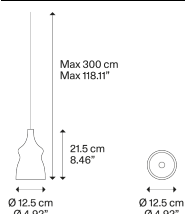

Nostalgia small

Light source

LED
3000 K
9 W
850 lm
120 V
CRI 92
MacAdam 3-Step

LED included

Structure: Metal

- Black
- Black
- Black
- Black
- Black
- Black
- Chrome
- Chrome
- Chrome
- Chrome
- Chrome

Diffuser: Blown glass

- Clear
- Glossy Smoke
- Glossy Bronze
- Gold
- Rose Gold
- Clear
- Glossy Smoke
- Glossy Bronze
- Gold
- Rose Gold

Code

15425 0030U
15425 4330U
15425 4630U
15425 5030U
15425 5530U
15422 0030U
15422 4330U
15422 4630U
15422 5030U
15422 5530U

Net weight: 1.46 lbs

Parcels: 2

IP20

Energy Saving

Dim Triac

Cluster suspension lamps must be installed on a *canopy*: find out more on lodes.com/en/canopies