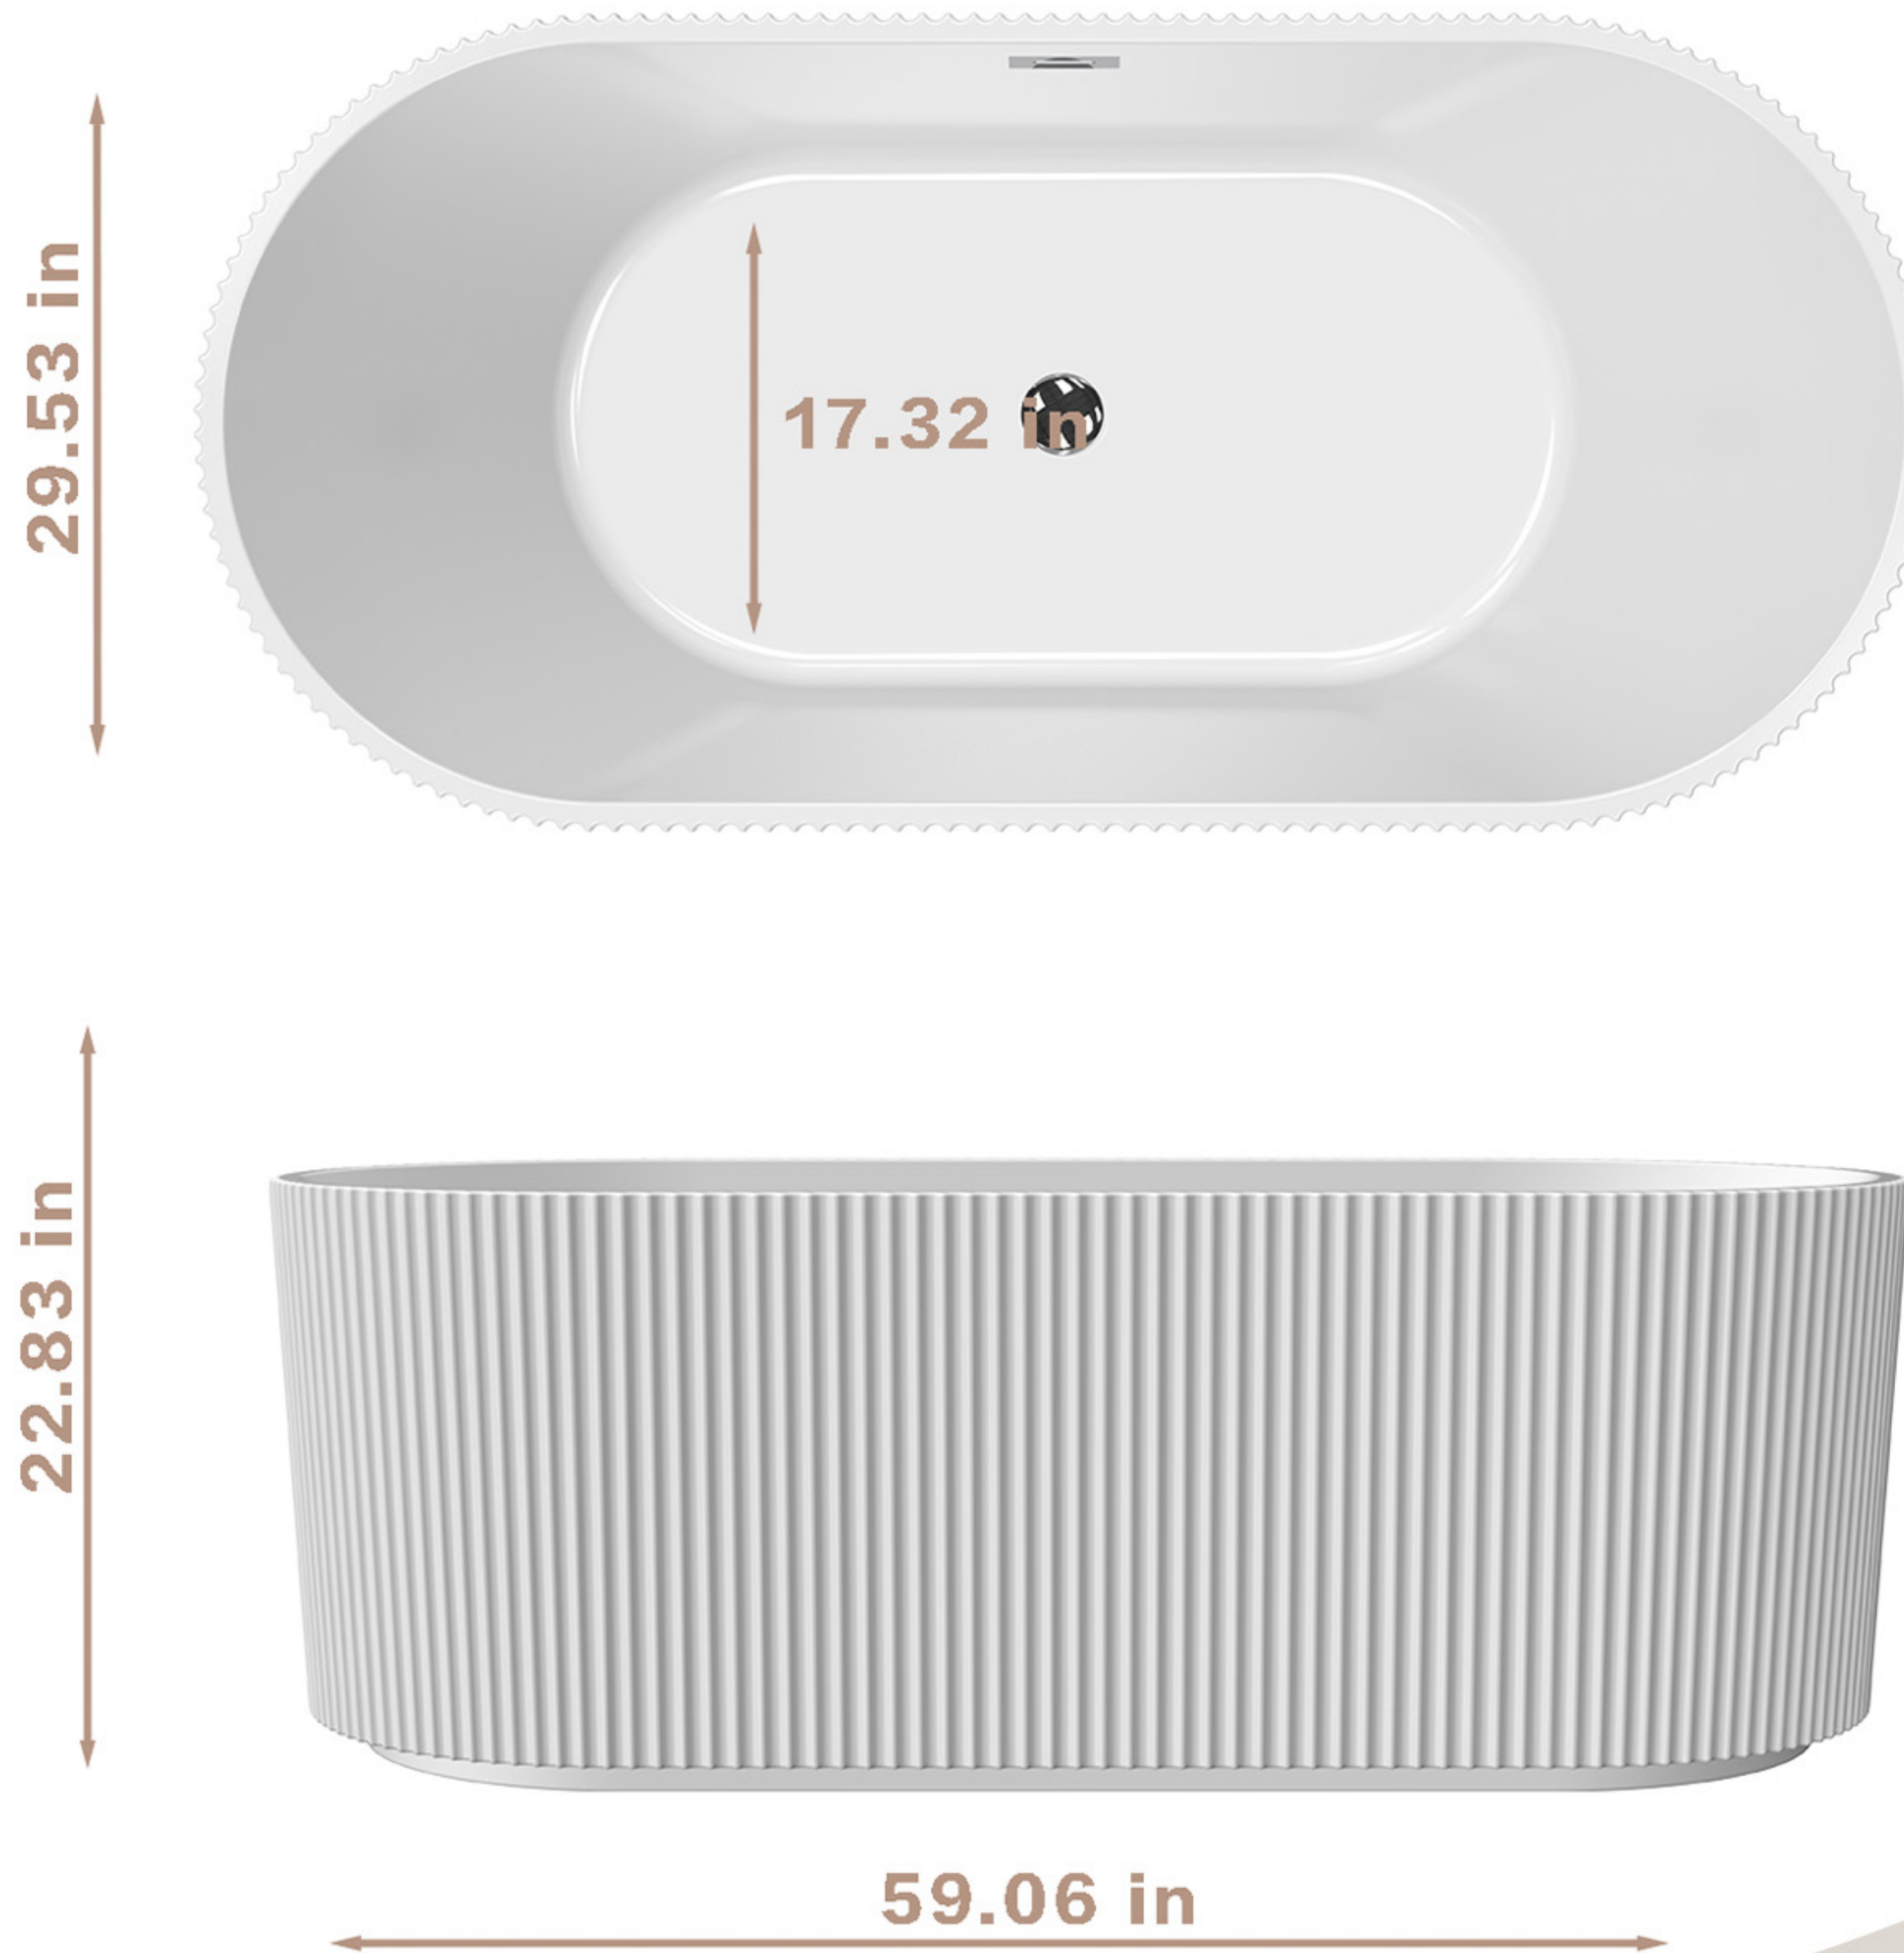

DIMENSIONS

Material: Acrylic

Water Capacity: 60.45 gallons

Soaking Depth: 14.96

Main Color: Glossy White