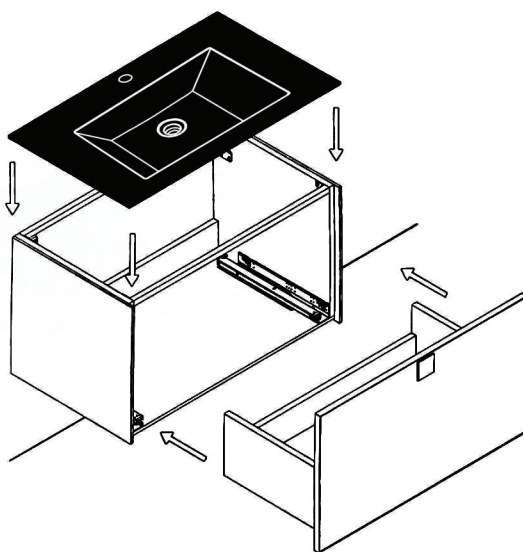

LEXA

Model: Lexa Single

Category: Vanity

Material: Wood + Murano Glass

Dimensions: 32"(L) x 19"(W) x 18.1"(H)

Description: Luxury Murano glass drop-in bathroom vanity in silver leaf finish

\*Numbers are in inches

# SCHEDA MONTAGGIO ASSEMBLY INSTRUCTIONS

Prastra per fissaggio a parete  
Wall-mounting plate

Stop per fissaggio a parete  
Plug for wall-mounting plate

①

Smontaggio Cassetto premendo leve di sgancio  
Disassemble drawer by pressing release clips

②

Fissaggio piastre a parete  
Plate fixing on wall

③

Ancoraggio e registrazione della consolle  
Unit anchoring and adjustment

④

installazione del piano ed inserimento  
del cassetto su guida  
Top board fixing on frame and drawer onto rails