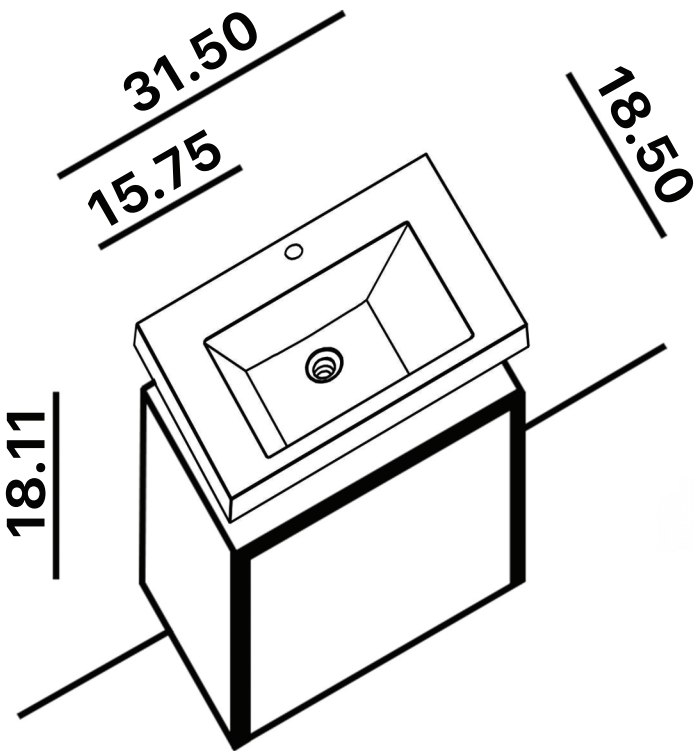

LEXA

Model: Lexa Single

Category: Vanity

Material: Wood + Murano Glass

Dimensions: 32"(L) x 19"(W) x 18.1"(H)

Description: Luxury Murano glass drop-in bathroom vanity in silver leaf finish

\*Numbers are in inches

# SCHEDA MONTAGGIO ASSEMBLY INSTRUCTIONS

Prastra per fissaggio a parete  
Wall-mounting plate

Stop per fissaggio a parete  
Plug for wall-mounting plate

①

Smontaggio Cassetto premendo leve di sgancio  
Disassemble drawer by pressing release clips