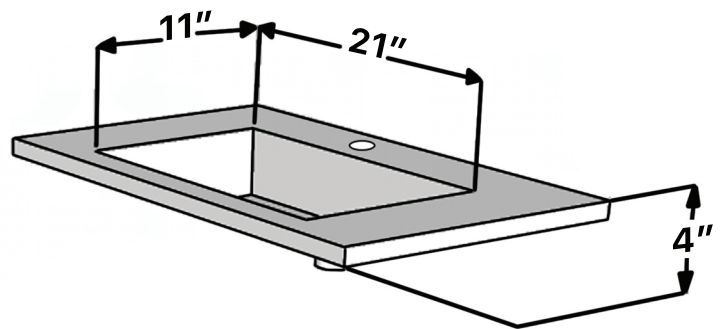

LEXA

Model: Lexa Single

Category: Vanity

Material: Wood + Murano Glass

Dimensions: 32"(L) x 19"(W) x 18.1"(H)

Description: Luxury Murano glass drop-in bathroom vanity in silver leaf finish

\*Numbers are in inches

# SCHEDA MONTAGGIO ASSEMBLY INSTRUCTIONS

Prastra per fissaggio a parete  
Wall-mounting plate

Stop per fissaggio a parete  
Plug for wall-mounting plate

①

Smontaggio Cassetto premendo leve di sgancio  
Disassemble drawer by pressing release clips