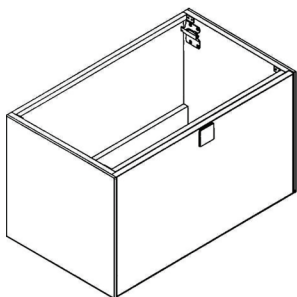

LEXA

Model: Lexa Single

Category: Vanity

Material: Wood + Murano Glass

Dimensions: 32"(L) x 19"(W) x 18.1"(H)

Description: Luxury Murano glass drop-in bathroom vanity in silver leaf finish

\*Numbers are in inches

# SCHEDA MONTAGGIO ASSEMBLY INSTRUCTIONS

Prastra per fissaggio a parete  
Wall-mounting plate

Stop per fissaggio a parete  
Plug for wall-mounting plate

①

Smontaggio Cassetto premendo leve di sgancio  
Disassemble drawer by pressing release clips