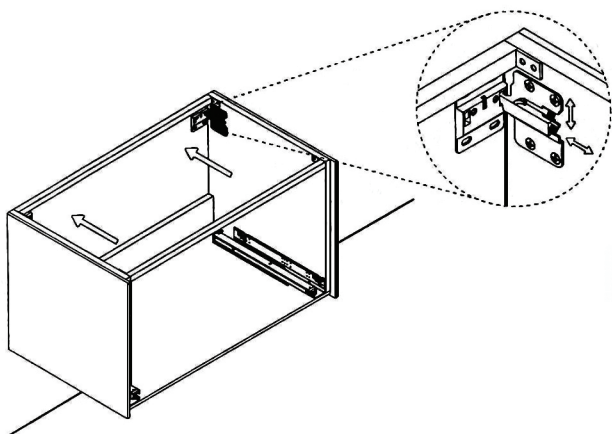

LEXA

Model: Lexa Single

Category: Vanity

Material: Wood + Murano Glass

Dimensions: 32"(L) x 19"(W) x 18.1"(H)

Description: Luxury Murano glass drop-in bathroom vanity in silver leaf finish

\*Numbers are in inches

# SCHEDA MONTAGGIO ASSEMBLY INSTRUCTIONS

Prastra per fissaggio a parete  
Wall-mounting plate

Stop per fissaggio a parete  
Plug for wall-mounting plate

①

Smontaggio Cassetto premendo leve di sgancio  
Disassemble drawer by pressing release clips

②

Fissaggio piastre a parete  
Plate fixing on wall

③

Ancoraggio e registrazione della consolle  
Unit anchoring and adjustment

④

installazione del piano ed inserimento  
del cassetto su guida  
Top board fixing on frame and drawer onto rails