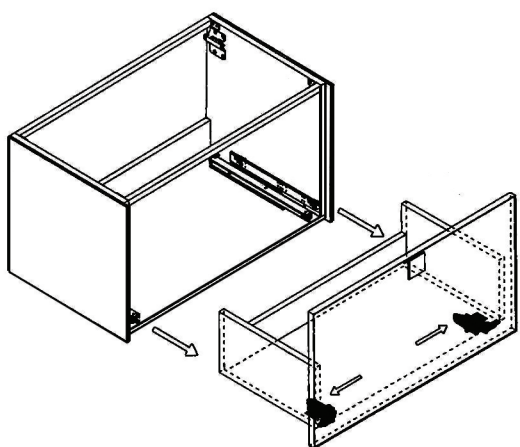

LEXA

Model: Lexa Single

Category: Vanity

Material: Wood + Murano Glass

Dimensions: 32"(L) x 19"(W) x 18.1"(H)

Description: Luxury Murano glass drop-in bathroom vanity in silver leaf finish

\*Numbers are in inches

# SCHEDA MONTAGGIO ASSEMBLY INSTRUCTIONS

Prastra per fissaggio a parete  
Wall-mounting plate

Stop per fissaggio a parete  
Plug for wall-mounting plate

①

Smontaggio Cassetto premendo leve di sgancio  
Disassemble drawer by pressing release clips