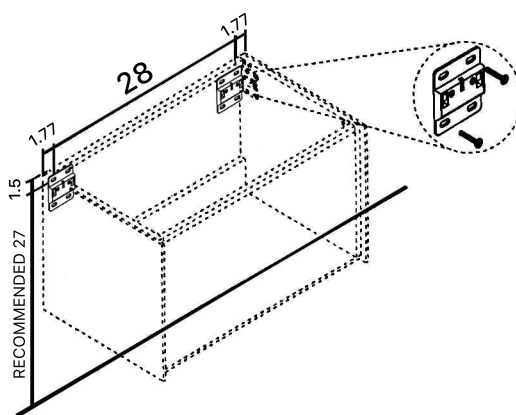

LEXA

Model: Lexa Single

Category: Vanity

Material: Wood + Murano Glass

Dimensions: 32"(L) x 19"(W) x 18.1"(H)

Description: Luxury Murano glass drop-in bathroom vanity in silver leaf finish

\*Numbers are in inches

# SCHEDA MONTAGGIO ASSEMBLY INSTRUCTIONS

Prastra per fissaggio a parete  
Wall-mounting plate

Stop per fissaggio a parete  
Plug for wall-mounting plate

①

Smontaggio Cassetto premendo leve di sgancio  
Disassemble drawer by pressing release clips