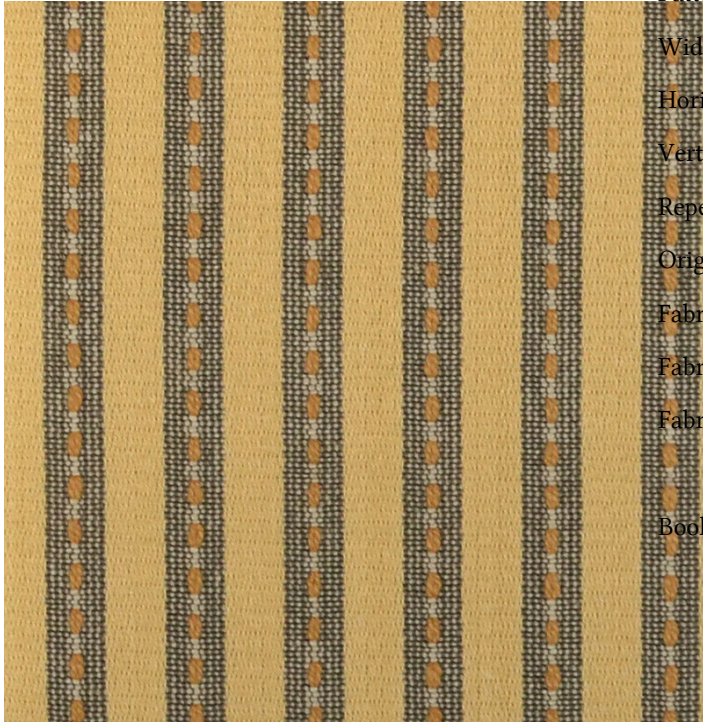

Fabric Detail for:32430 | 66-yellow

Pattern: 32430 | 66-yellow
Width: 54"
Horizontal Repeat: .000"
Vertical Repeat: .000"
Repeat Direction: Up The Roll
Origin: India
Fabric Grade: 02
Fabric Contents: 100% Cotton
Fabric Performance: NFPA 260
UFAC - Class 1
Book Name: BERRY-CORAL-TOPAZ