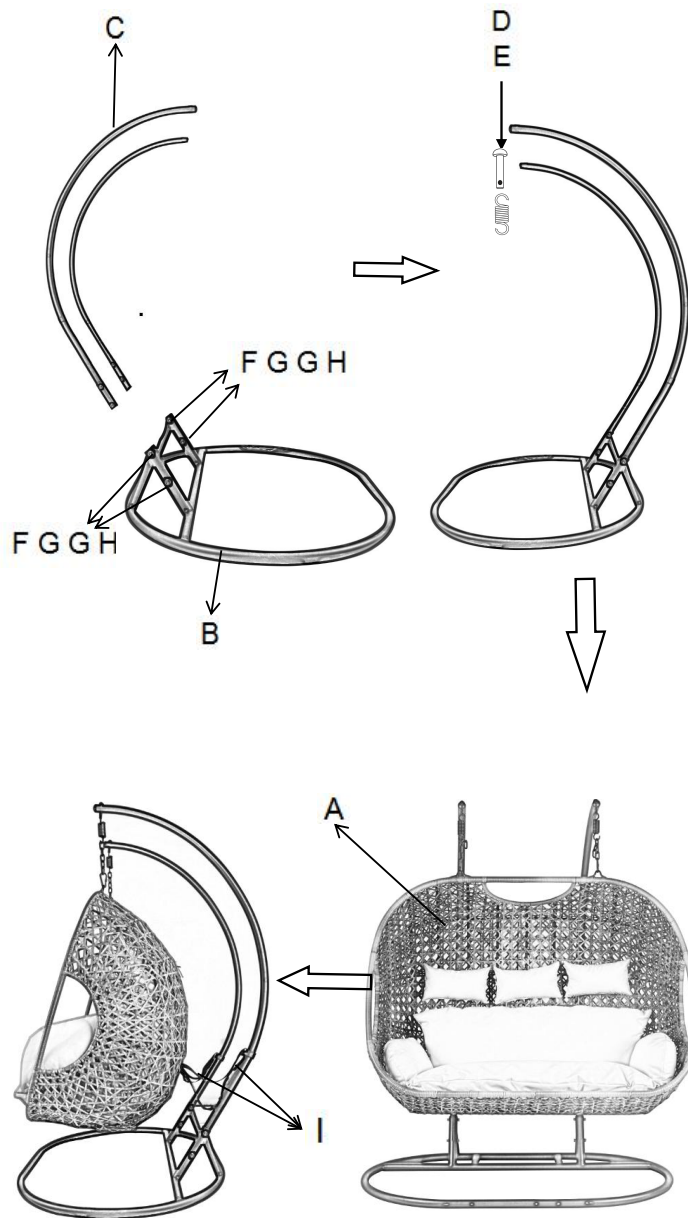

IMPORTANT: READ CAREFULLY AND RETAIN FOR FUTURE REFERENCE

Assembly Instructions

A		1PC
B		1PC
C		2PC
D		2PCS
E		2PCS
F		4PCS
G		8PCS
H		2PCS
I		2PC

IMPORTANT & WARNINGS:

- . Remove all parts from packaging carefully.
- . This is a heavy unit!! When assembling and unassembling we recommend that 2 or more adults are involved.
- . Keep children & Pets away when assembling or unassembling.
- . Do not climb on the frame
- . This product is not a toy and should NOT be used as a swing under any circumstances as this could result in injury.
- . Max recommended weight is 300Kgs/ 660Lbs.
- . This product is only designed to seat 3 person at any given time. DO NOT exceed this as this could damage the product and cause injury; and void your warranty.
- . Keep all flame and heat sources well away from this product at all times.
- . Take care not to trap fingers whilst assembling and unassembling.
- . When not in use please store away in a cool and dry place away from any heat source.