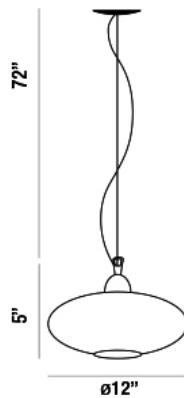

TECHNICAL DETAILS

Hanging Support Type	:	Aircraft Cable
Aircraft Cable Length	:	72"
Power Wire Length	:	72"

Ribbed oval hand blown glass with chrome accents