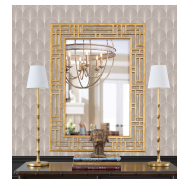

WILDWOOD CHELSEA HOUSE

70275 • Artois Buffet Lamp - Gilt

27h x 6w x 6d
Metal
Antique Brass

This beautiful buffet lamp features a design inspired by the graceful form of bamboo, creating an organic yet refined aesthetic. Finished in a luxurious gilt, the lamp is a perfect blend of nature and opulence. Designed by Jamie Merida.