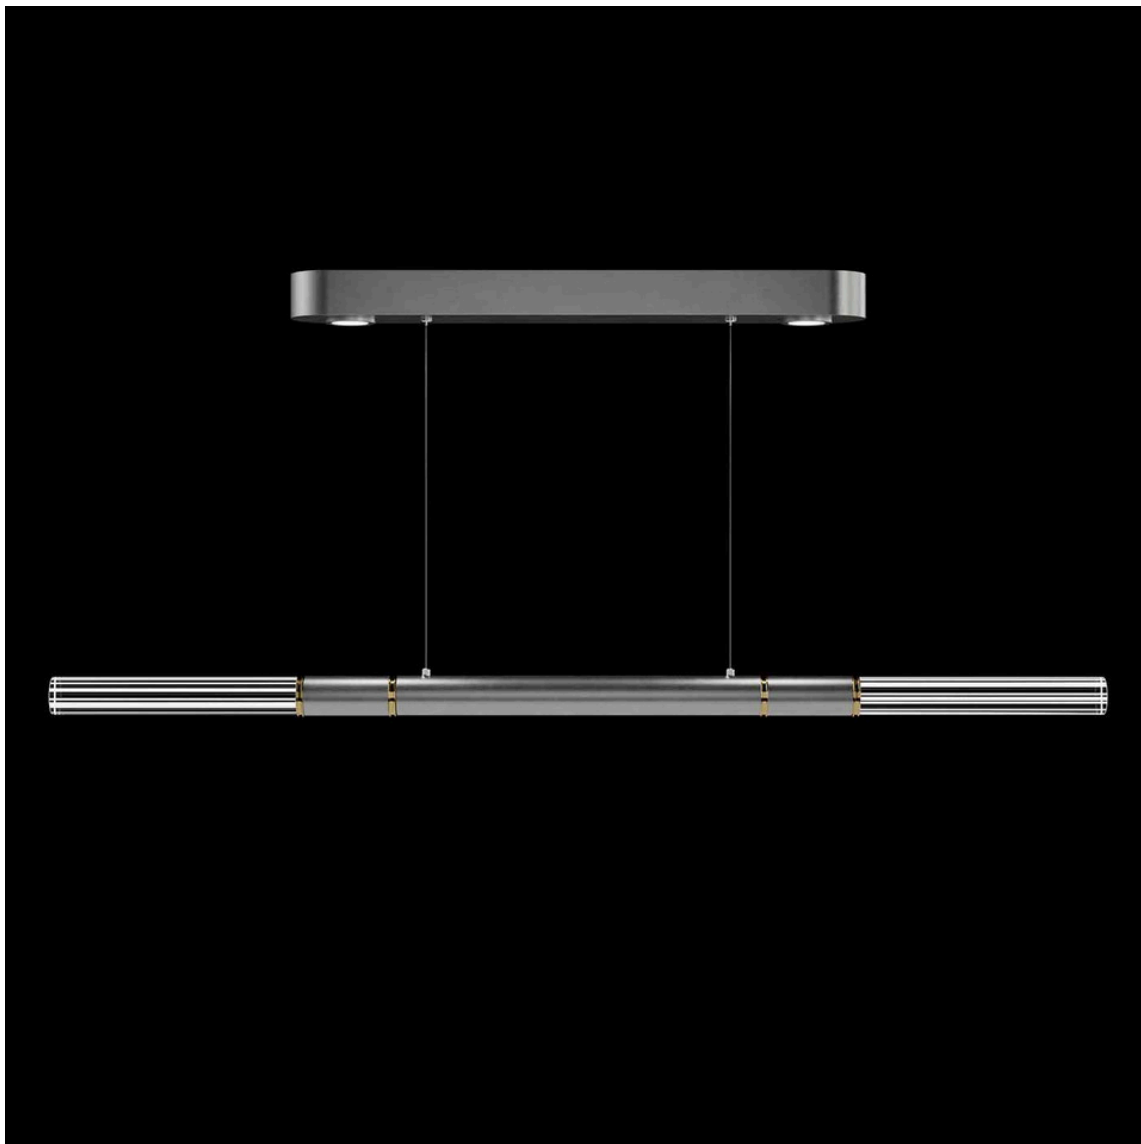

FINE ART

HANDCRAFTED LIGHTING

100149-410

100149-410 • ANTONIA 62"W Linear Pendant

2.5H x 62W x 2.5D

ANTONIA
COLLECTION