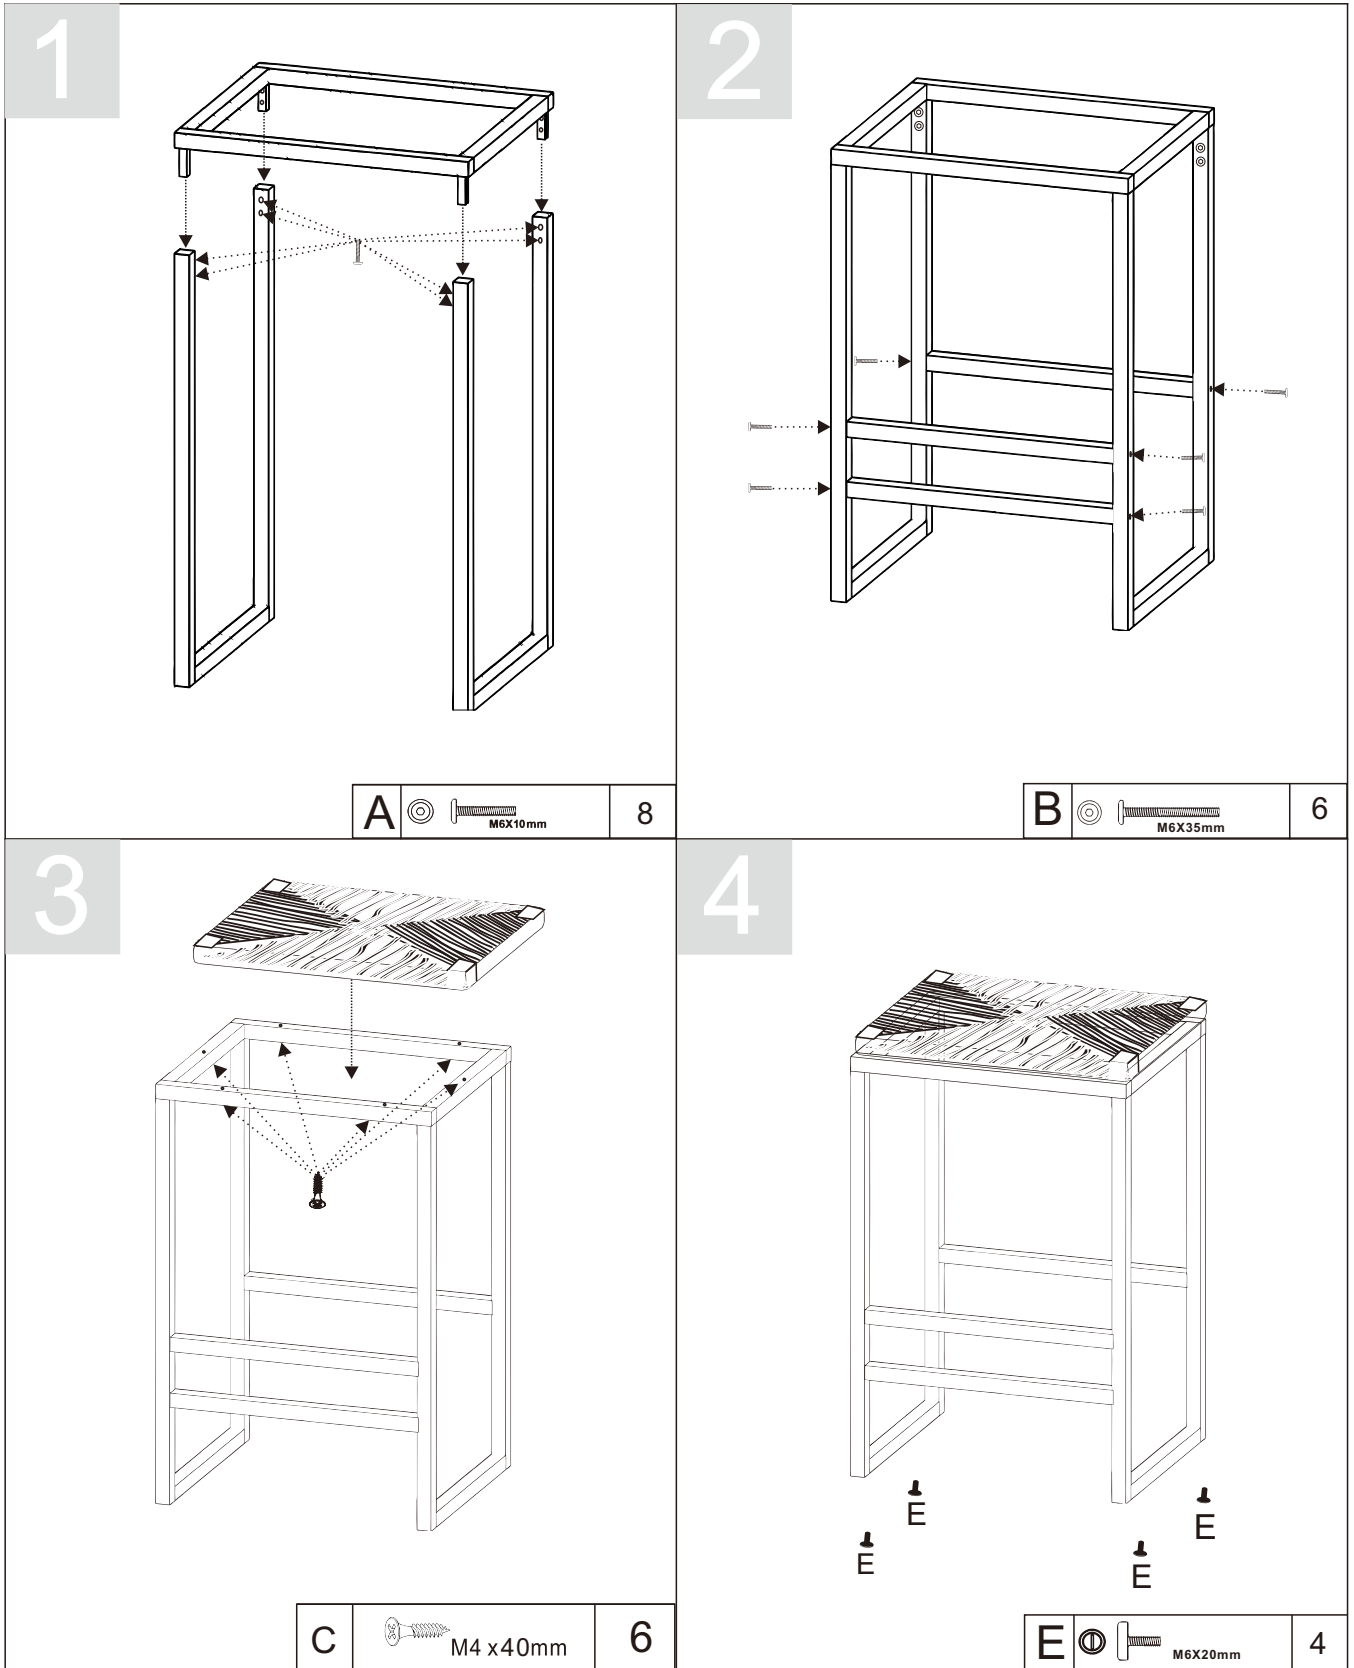

User's Manual

IMPORTANT-READ CAREFULLY-RETAIN FOR FUTURE REFERENCE

WARNING:

- Children must stay away from the assembly zone, preventing children from potential asphyxia because of plastic bag and foam breathing in nose;
- For your safety, please do not tread or climb product.
- The loading weight shall be within the range that vendor claims. The product is designed for adults use, domestic use and indoor use only.
- The product shall not combine with other product for use.
- If the product with seat height adjustments with energy accumulators that only trained personnel may replace or repair seat height adjustment components with energy accumulators
- Check regularly that all assembly fastenings are properly tightened, do not use the product if any structural part is broken or missing
- Incorrect installation and incorrect use can cause accidents. Please completely follow the guidance of assembly instruction.

Security instructions:

- Before assembling check whether all parts listed in the parts list have been delivered. Do not start assembling if parts are missing or damaged.
- A failure to assemble this product correctly could cause damage or result in serious injury! Before assembling make sure that you have enough space for the procedure. Assemble on a flat surface.
- Keep the assembly instructions available at all times and follow each of the individual steps exactly.
- During assembly, be careful with all the parts of the assembly (do not walk on them or distort them) and beware of shearing and trapping risks. Keep children and pets away while setting up the furniture.