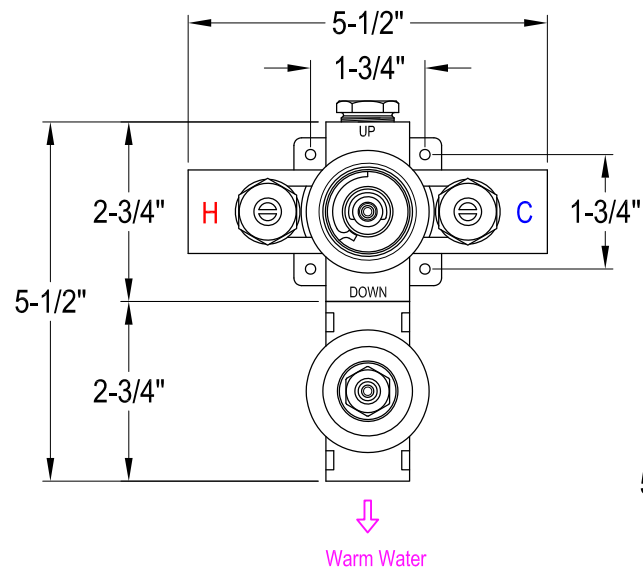

KSK36300, 10, 20, 30, 70, 80AL

Thermostatic Faucet with Diverter Valve, Shower System Combo

Horizontal Mount

Vertical Mount

KS36310,20,50,80V

Thermostatic Valve Only With Volume Control

Vertical Mount

Horizontal Mount

KS3031V

3 Way Diverter Valve

Port Usage