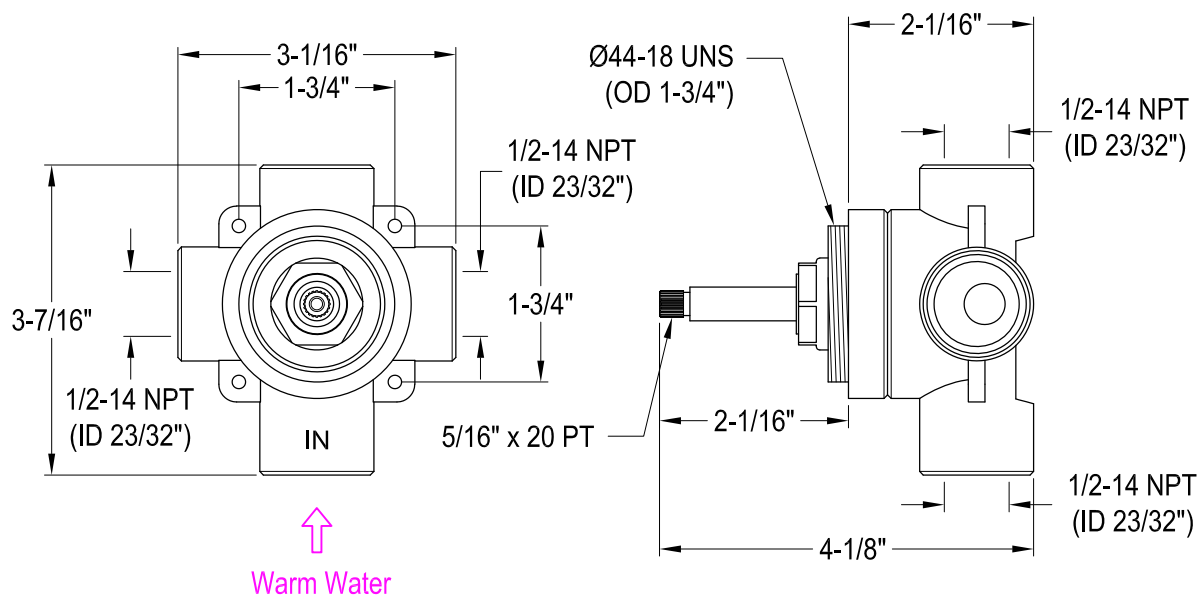

KSK36300, 10, 20, 30, 70, 80AL

Thermostatic Faucet with Diverter Valve, Shower System Combo

Horizontal Mount

Vertical Mount

KS36310,20,50,80V

Thermostatic Valve Only With Volume Control

Vertical Mount

Horizontal Mount

KS3031V

3 Way Diverter Valve

Port Usage