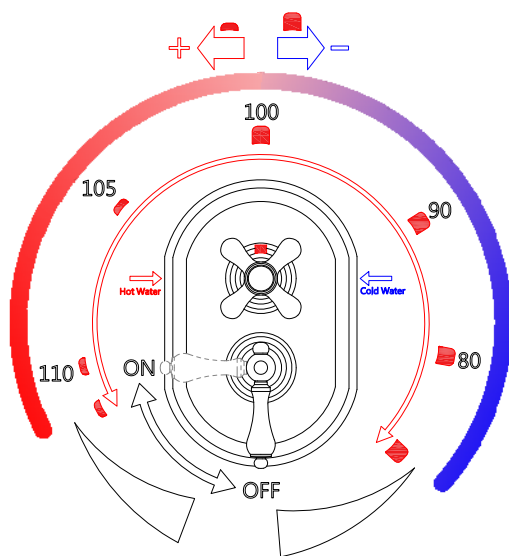

KSK36300, 10, 20, 30, 70, 80AL

Thermostatic Faucet with Diverter Valve, Shower System Combo

Horizontal Mount

Vertical Mount

KS36310,20,50,80V

Thermostatic Valve Only With Volume Control

Vertical Mount

Horizontal Mount

KS3031V

3 Way Diverter Valve

Port Usage