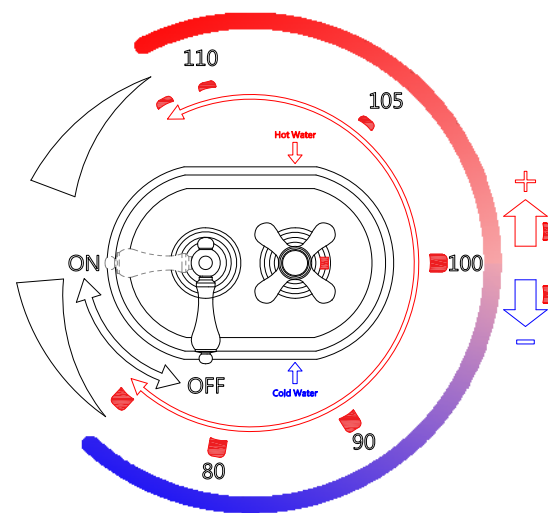

KSK36300, 10, 20, 30, 70, 80AL

Thermostatic Faucet with Diverter Valve, Shower System Combo

Horizontal Mount

Vertical Mount

KS36310,20,50,80V

Thermostatic Valve Only With Volume Control

Vertical Mount

Horizontal Mount

KS3031V

3 Way Diverter Valve

Port Usage