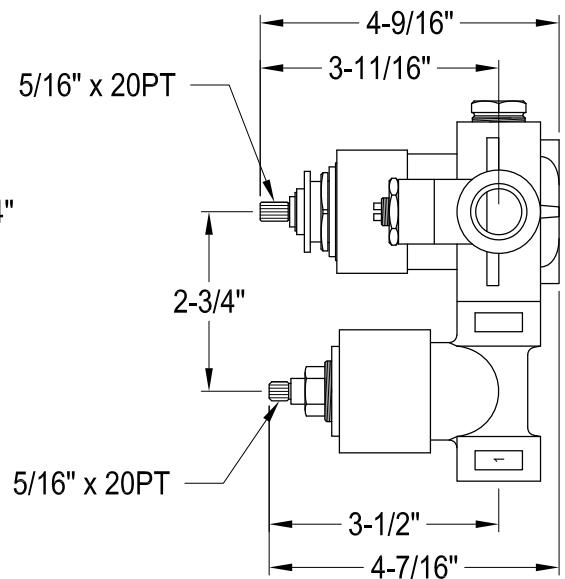

KSK36300, 10, 20, 30, 70, 80AL

Thermostatic Faucet with Diverter Valve, Shower System Combo

Horizontal Mount

Vertical Mount

KS36310,20,50,80V

Thermostatic Valve Only With Volume Control

Vertical Mount

Horizontal Mount

KS3031V

3 Way Diverter Valve

Port Usage