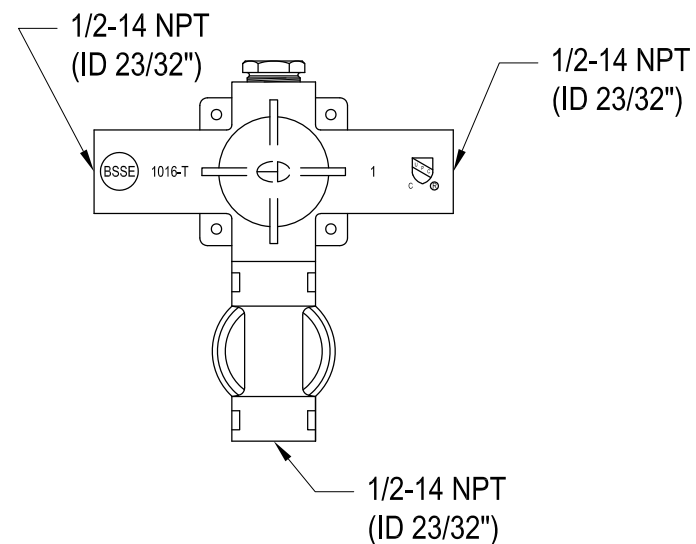

KSK36300, 10, 20, 30, 70, 80AL

Thermostatic Faucet with Diverter Valve, Shower System Combo

Horizontal Mount

Vertical Mount

KS36310,20,50,80V

Thermostatic Valve Only With Volume Control

Vertical Mount

Horizontal Mount

KS3031V

3 Way Diverter Valve

Port Usage