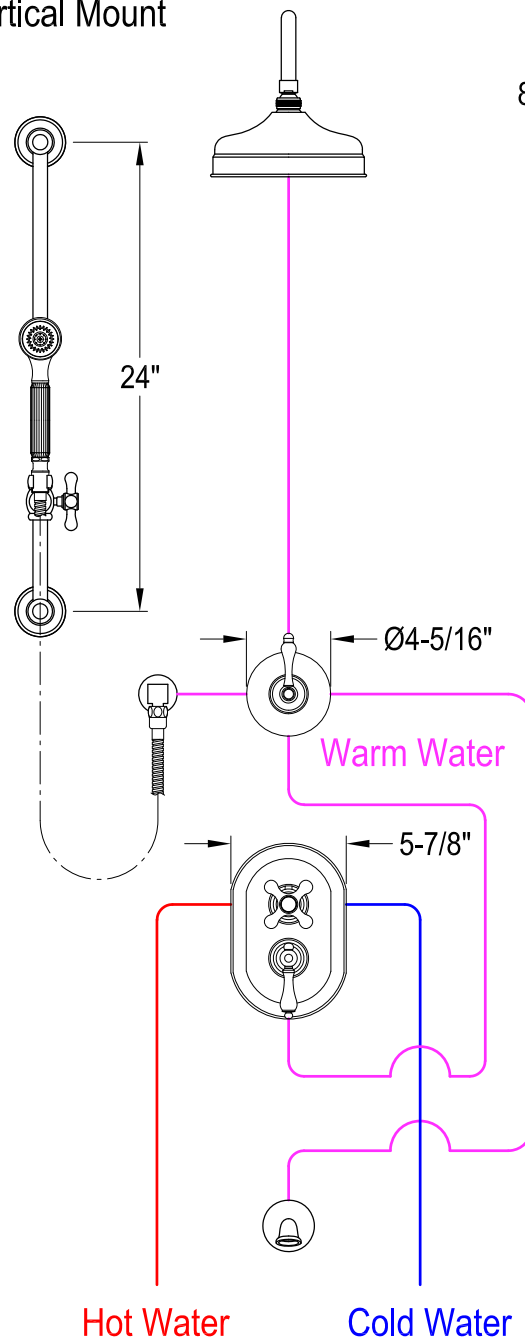

KSK36300, 10, 20, 30, 70, 80AL

Thermostatic Faucet with Diverter Valve, Shower System Combo

Horizontal Mount

Vertical Mount

KS36310,20,50,80V

Thermostatic Valve Only With Volume Control

Vertical Mount

Horizontal Mount

KS3031V

3 Way Diverter Valve

Port Usage