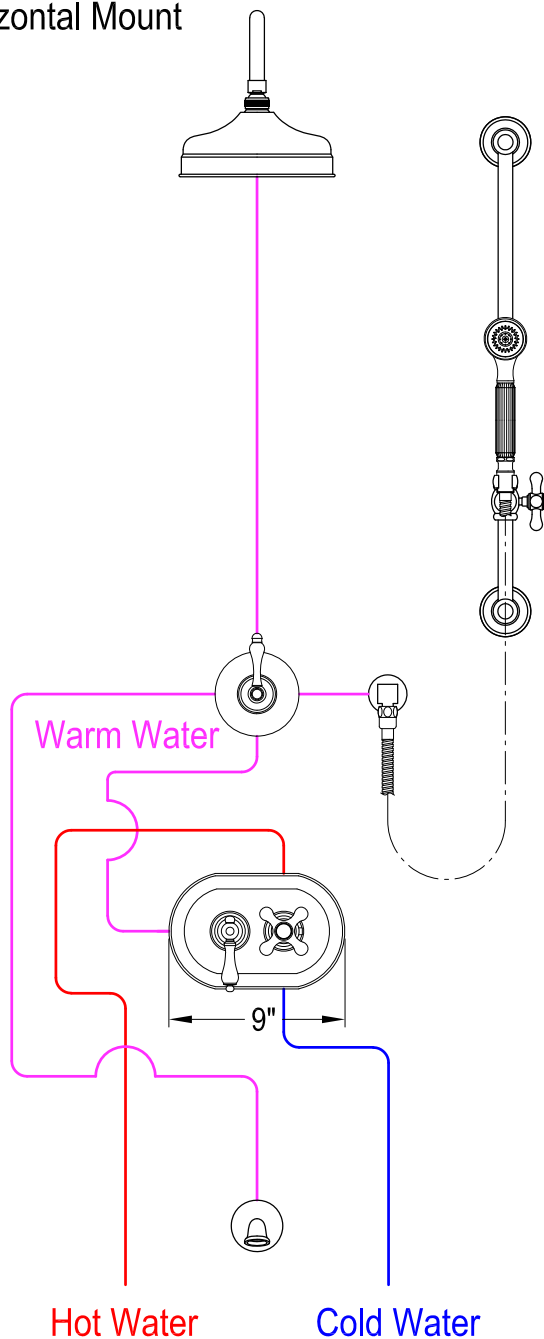

KSK36300, 10, 20, 30, 70, 80AL

Thermostatic Faucet with Diverter Valve, Shower System Combo

Horizontal Mount

Vertical Mount

KS36310,20,50,80V

Thermostatic Valve Only With Volume Control

Vertical Mount

Horizontal Mount

KS3031V

3 Way Diverter Valve

Port Usage