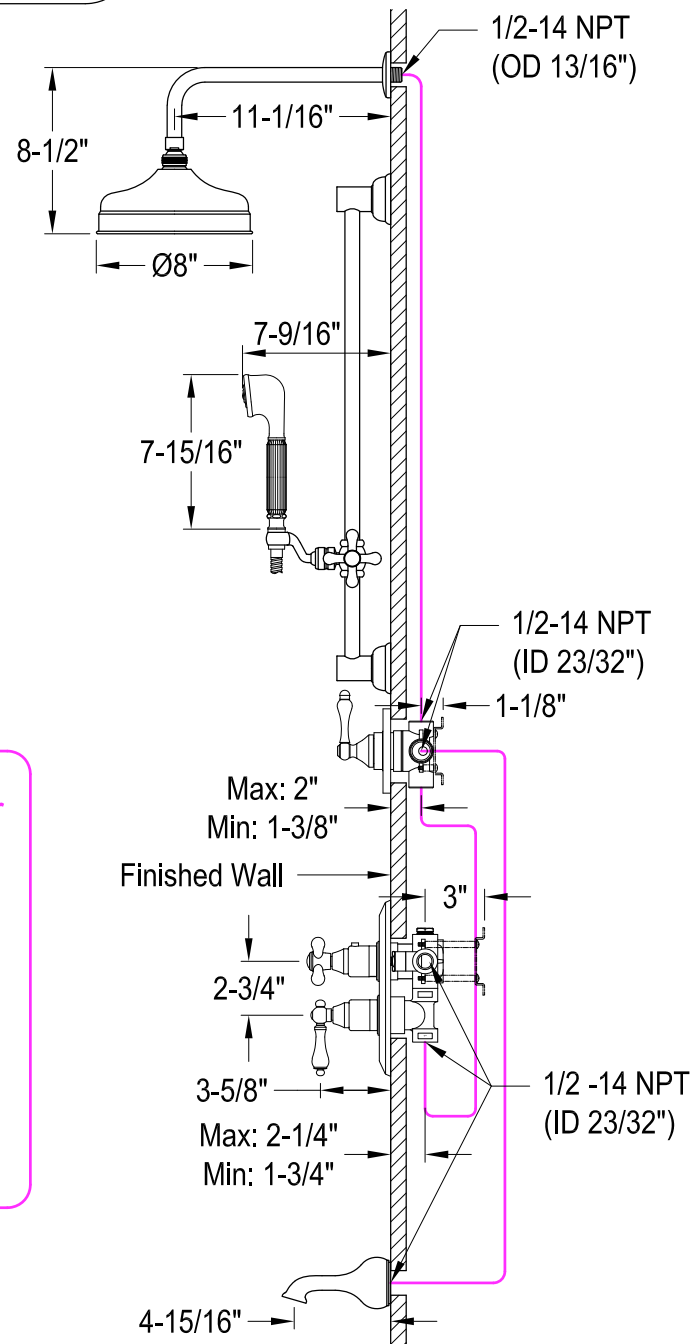

KSK36300, 10, 20, 30, 70, 80AL

Thermostatic Faucet with Diverter Valve, Shower System Combo

Horizontal Mount

Vertical Mount

KS36310,20,50,80V

Thermostatic Valve Only With Volume Control

Vertical Mount

Horizontal Mount

KS3031V

3 Way Diverter Valve

Port Usage