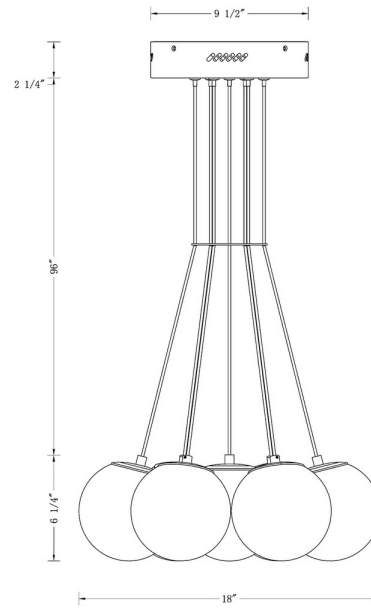

## Kepler, Chandelier , 7-Light, 18", Gold, Alabaster

Item No.  
46805-010

JOB NAME:

DATE:

TYPE:

COMMENTS:

### LIGHT INFORMATION

Light Type Integrated LED

Bulb Socket N/A

Bulb Shape N/A

Bulb Included Yes

CRI 90

Delivered Lumens 3506

Colour Temperature (Kelvin) 3000K

### LIGHT INFORMATION (CONT'D.)

Light Wattage 7

Total Wattage 49

### DIMENSIONS & WEIGHT

Product Width (In)

Product Height (In) 6.25

Product Ext (In)

Product Diameter (In) 18

Product Weight (Lbs) 35.2

Product Length (In)