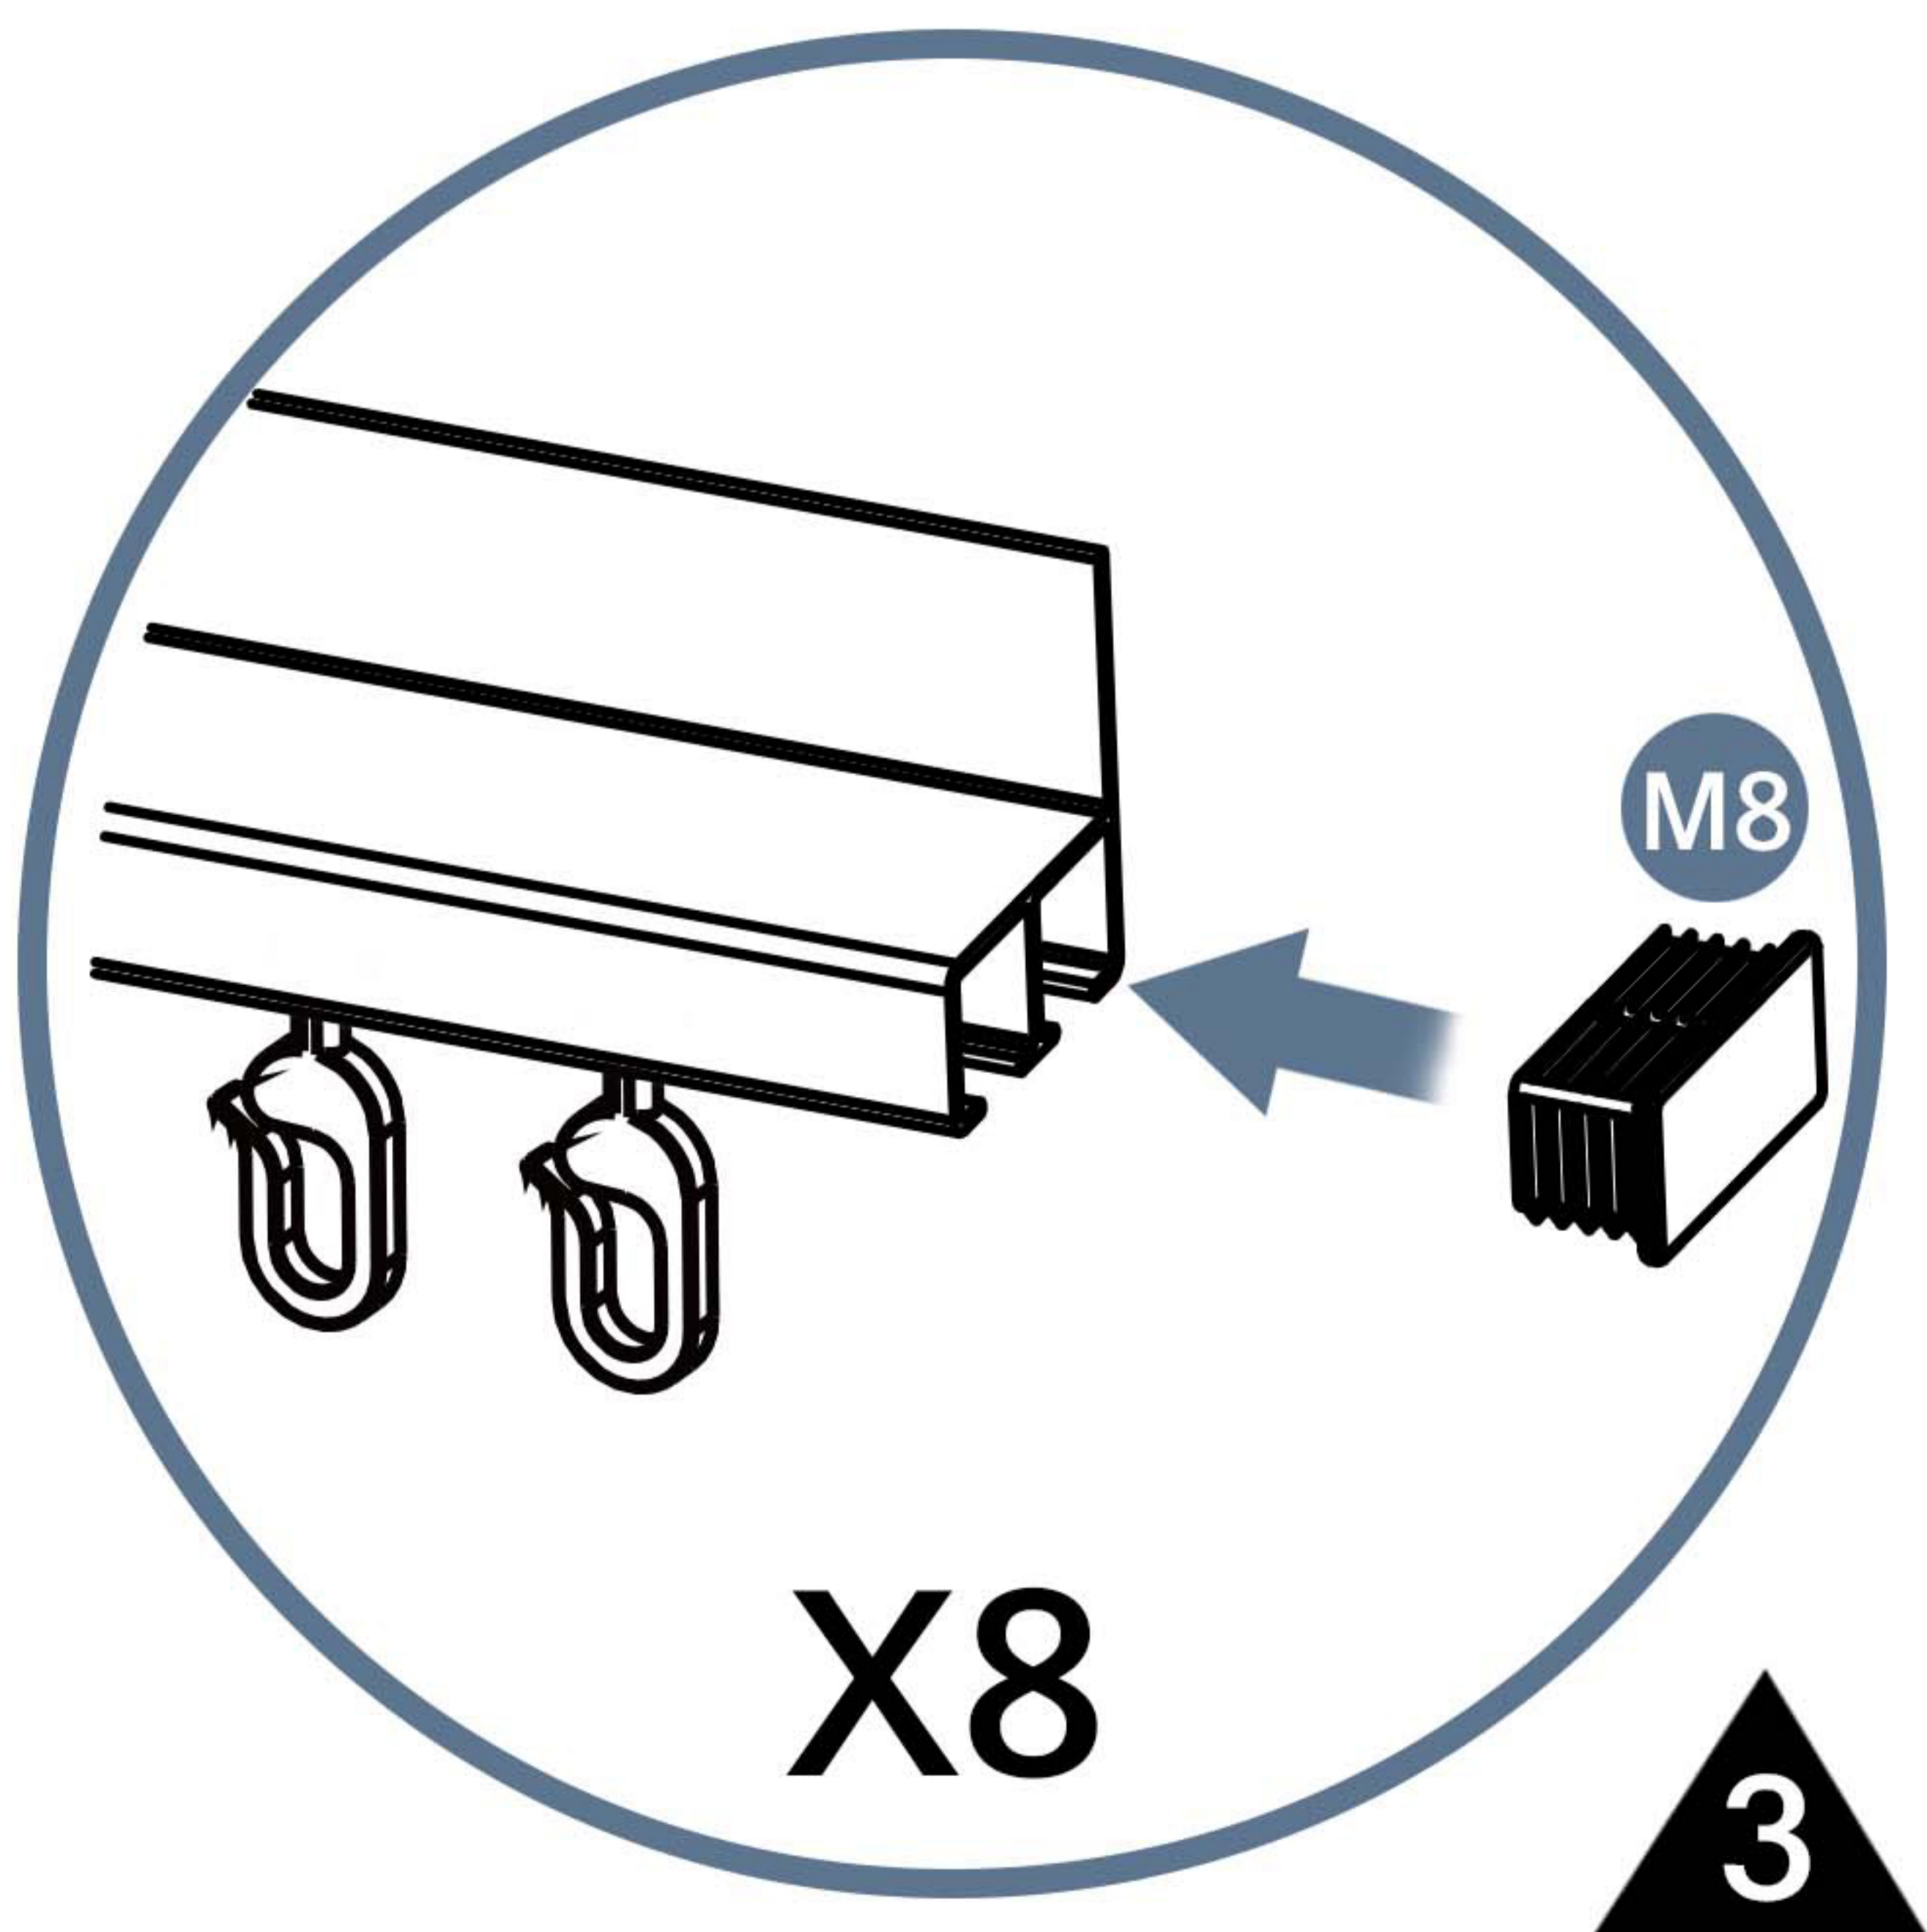

Wooden Gazebo
Netting and Curtain

11X13FT

SKU:C001G043V2-BE

ASSEMBLY INSTRUCTIONS

Please check the number of parts in the following accessory catalogue when unpacking. We have sent you more small parts for spare. If there is any missing or any questions about the installation. Please feel free to contact us. We will reply within 24 hours.

E-mail: cs.helper01@gmail.com

ACCESSORY CATALOGUE

BOX

SKU:C001G043V2-BE

| Item no. | Reference Image | Qty. | Item no. | Reference Image | Qty. |
|-----------|---|-----------|-----------|--|-----------|
| Q |  | 72 | S |  | 2 |
| Z |  | 1 | S1 |  | 2 |
| Z1 |  | 1 | M8 |  | 16 |
| Z2 |  | 2 | X6 |  M6X15mm | 24 |
| W |  | 2 | X8 |  M4X15mm | 28 |
| W1 |  | 2 | | | |

STEP 1

Parts required

- W 2pcs
- S 2pcs
- M8 16pcs
- W1 2pcs
- S1 2pcs
- Q 72pcs

STEP 2

Parts required

X6 24pcs

Please align the inner three holes of the **W** **W1** **S** **S1** parts before screwing

STEP 3