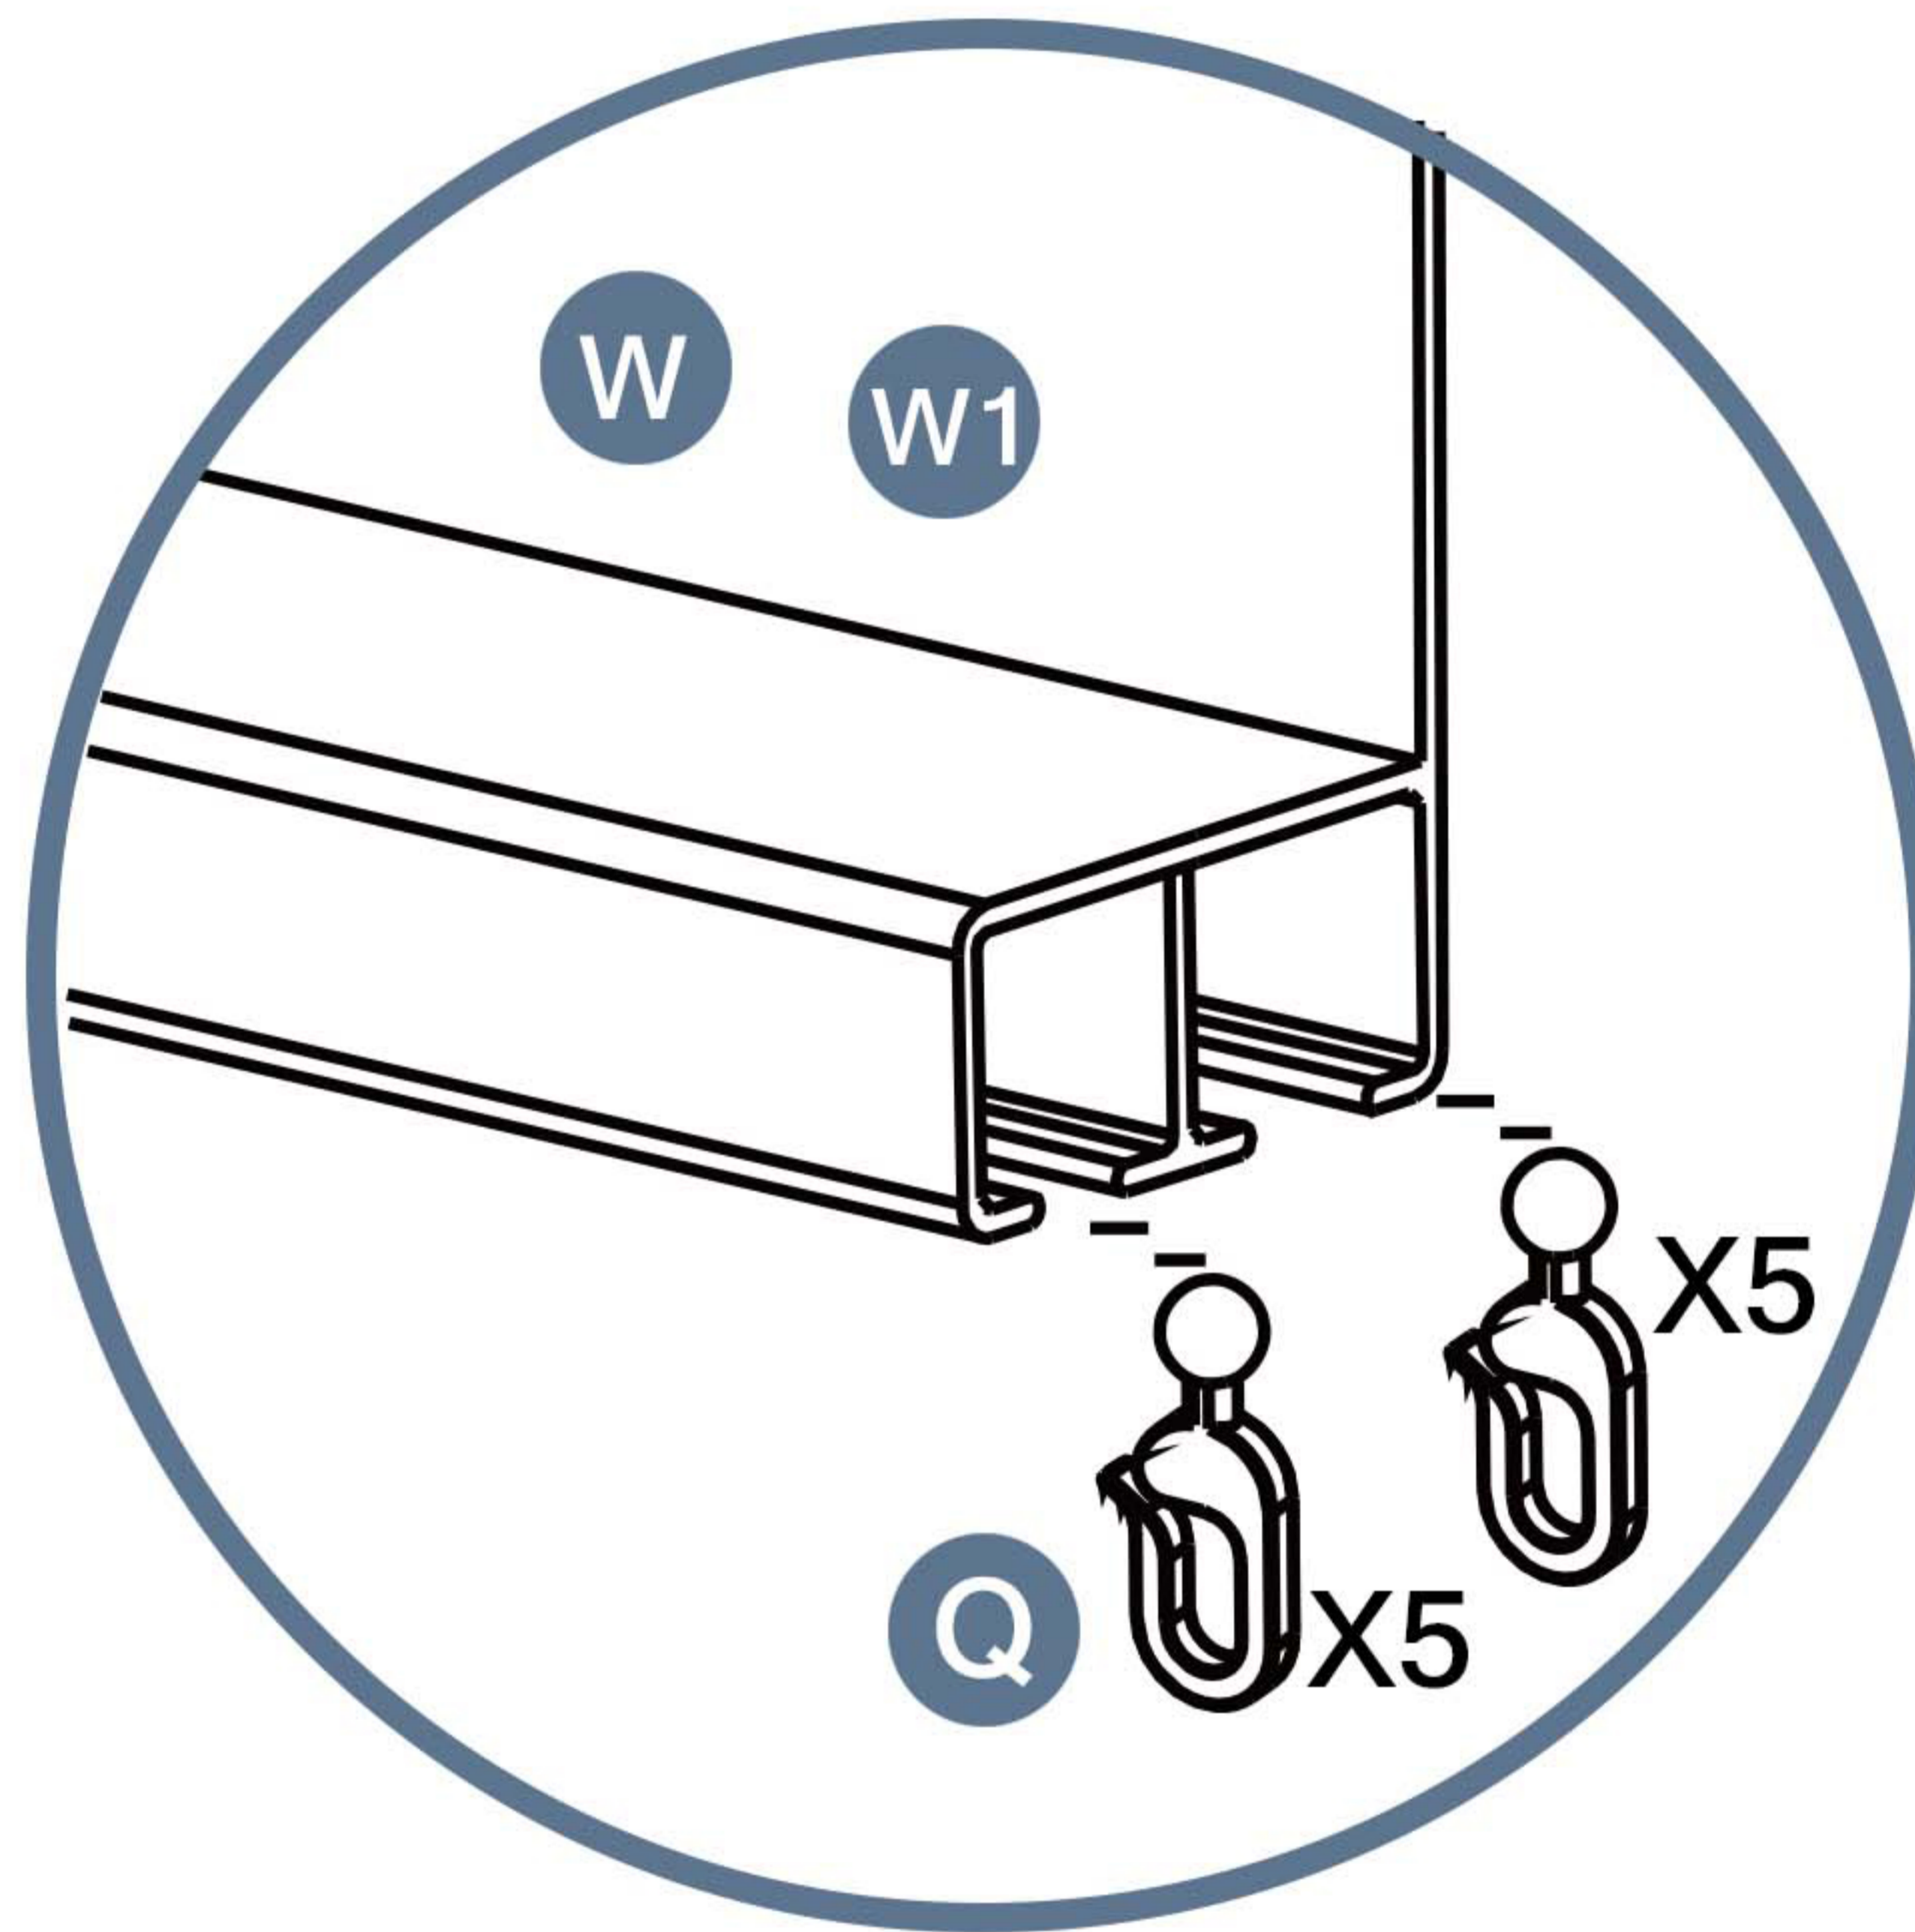

Wooden Gazebo
Netting and Curtain

11X13FT

SKU:C001G043V2-BE

ASSEMBLY INSTRUCTIONS

Please check the number of parts in the following accessory catalogue when unpacking. We have sent you more small parts for spare. If there is any missing or any questions about the installation. Please feel free to contact us. We will reply within 24 hours.

E-mail: cs.helper01@gmail.com

ACCESSORY CATALOGUE

BOX

SKU:C001G043V2-BE

| Item no. | Reference Image | Qty. | Item no. | Reference Image | Qty. |
|-----------|---|-----------|-----------|--|-----------|
| Q |  | 72 | S |  | 2 |
| Z |  | 1 | S1 |  | 2 |
| Z1 |  | 1 | M8 |  | 16 |
| Z2 |  | 2 | X6 |  M6X15mm | 24 |
| W |  | 2 | X8 |  M4X15mm | 28 |
| W1 |  | 2 | | | |

STEP 1

Parts required

- W 2pcs
- S 2pcs
- M8 16pcs
- W1 2pcs
- S1 2pcs
- Q 72pcs

STEP 2

Parts required

X6 24pcs

Please align the inner three holes of the **W** **W1** **S** **S1** parts before screwing

STEP 3