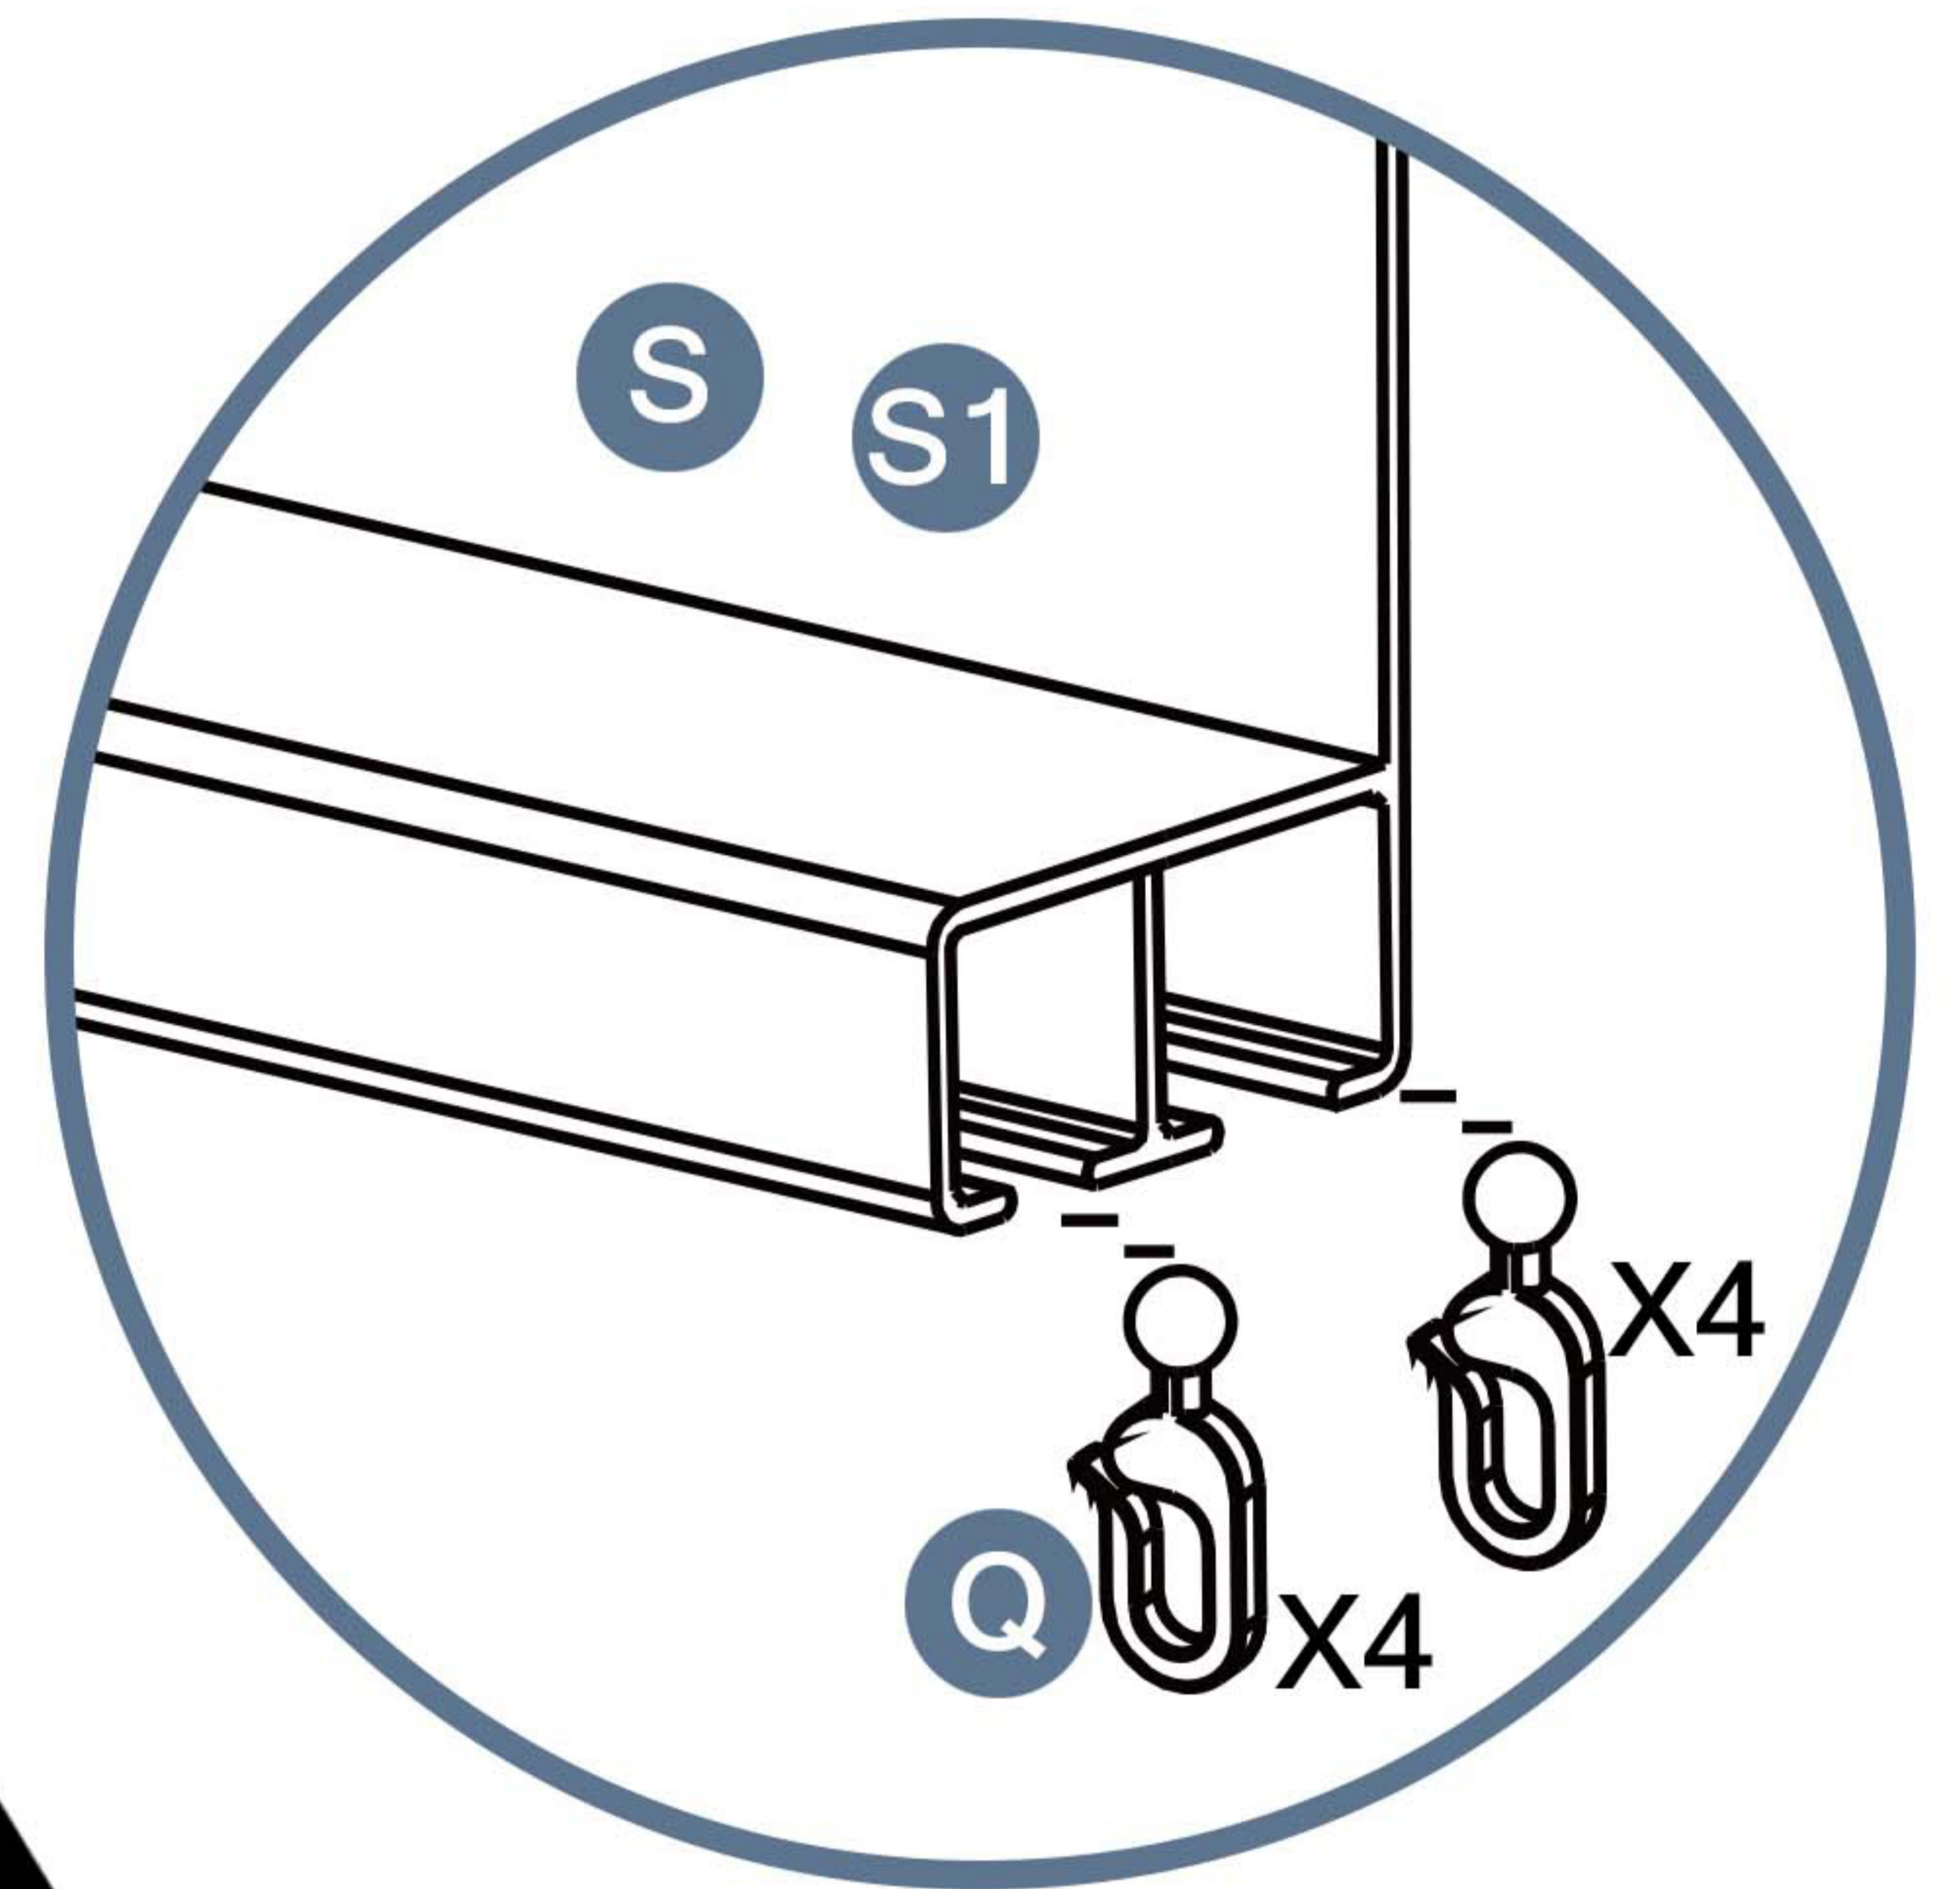

E-mail: cs.helper01@gmail.com

ACCESSORY CATALOGUE

BOX

SKU:C001G043V2-BE

| Item no. | Reference Image | Qty. | Item no. | Reference Image | Qty. |
|-----------|---|-----------|-----------|--|-----------|
| Q |  | 72 | S |  | 2 |
| Z |  | 1 | S1 |  | 2 |
| Z1 |  | 1 | M8 |  | 16 |
| Z2 |  | 2 | X6 |  M6X15mm | 24 |
| W |  | 2 | X8 |  M4X15mm | 28 |
| W1 |  | 2 | | | |

STEP 1

Parts required

- W 2pcs
- S 2pcs
- M8 16pcs
- W1 2pcs
- S1 2pcs
- Q 72pcs

STEP 2

Parts required

X6 24pcs

Please align the inner three holes of the **W** **W1** **S** **S1** parts before screwing

STEP 3