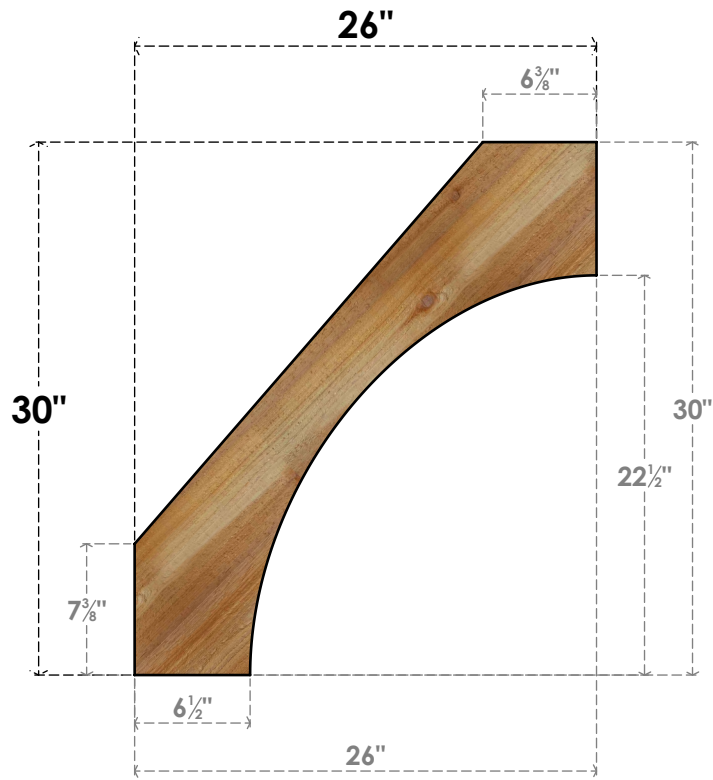

BRC04X26X30WTLOORWR

4"W X 26"D X 30"H WESTLAKE ROUGH SAWN BRACE, WESTERN RED CEDAR

SIDE

FRONT

EKENA MILLWORK
 2300 WEST MAIN ST.
 CLARKSVILLE, TX 75426
 TOLL FREE: 866-607-0453
 WWW.EKENAMILLWORK.COM

NOTES