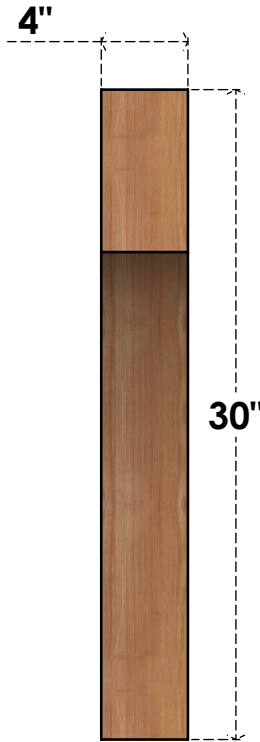

BRC04X26X30WTLOORWR

4"W X 26"D X 30"H WESTLAKE ROUGH SAWN BRACE, WESTERN RED CEDAR

SIDE

FRONT

EKENA MILLWORK
 2300 WEST MAIN ST.
 CLARKSVILLE, TX 75426
 TOLL FREE: 866-607-0453
 WWW.EKENAMILLWORK.COM

NOTES

1. INSTALLATION TO BE COMPLETED IN ACCORDANCE WITH MANUFACTURER'S SPECIFICATIONS.
2. DRAWING MAY NOT BE TO SCALE
3. THIS DRAWING IS INTENDED FOR DESIGN AND PLANNING PURPOSES ONLY.
4. ALL INFORMATION CONTAINED HEREIN WAS CURRENT AT THE TIME OF DEVELOPMENT BUT MUST BE REVIEWED AND APPROVED BY THE PRODUCT MANUFACTURER TO BE CONSIDERED ACCURATE.
5. PRODUCTS ARE NOT KILN DRIED. THIS ITEM IS UNIQUE AND WILL CONTAIN THE NATURAL VARIATIONS THAT THE WOOD SPECIES OFFERS. THIS MAY RESULT IN VARIATIONS UP TO 1/4"