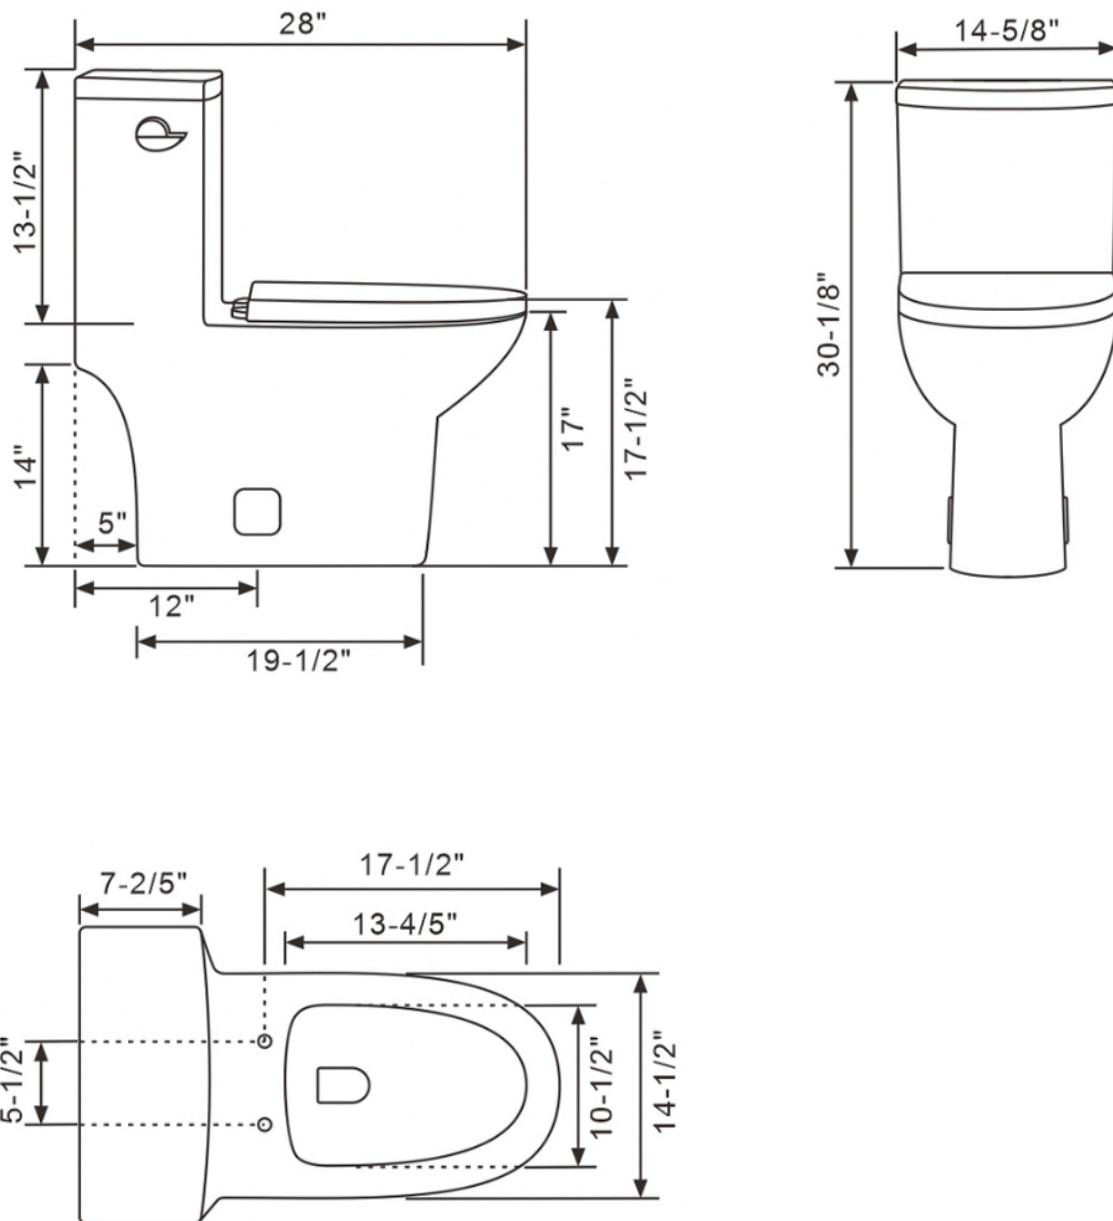

Dimension/Specification

Sku RX-T23W