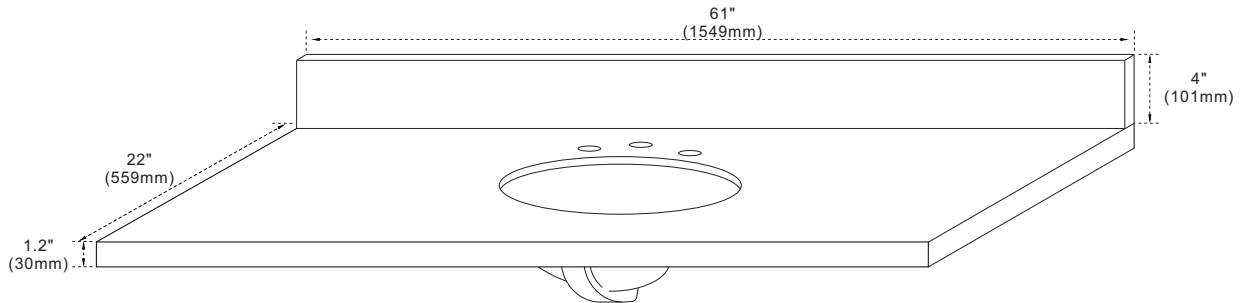

BELLATERRA HOME

Model: 430001-61 Countertop

Features

1. Single 18" oval undermount sink cutout;
2. 8" wide spread faucet holes;
3. 4" height backsplash (sold separately);
4. Thickness laminated to 1.2";

Colors / Finishes

- WM - Natural White Carrara marble;
- BG - Natural Black Galaxy Granite;
- GY - Natural Grey Granite;
- WE - White Engineer Stone;

Top view

Side view

NOTE: SINK STYLE, SHAPE, FAUCET HOLES, CUTOUT ON TOP, VANITY MAY VARY FROM THE PICTURE ABOVE. INSTRUCTIONAL PURPOSE ONLY.