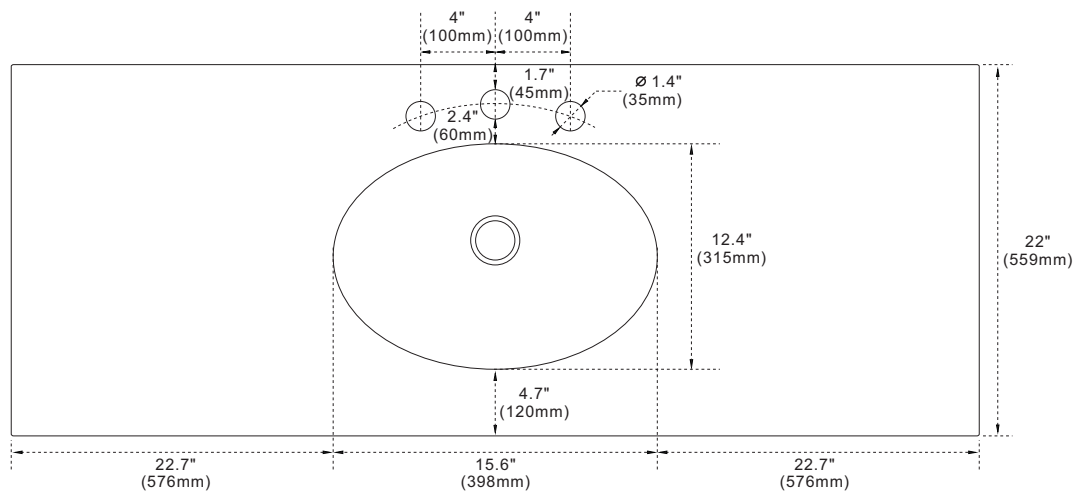

BELLATERRA HOME

Model: 430001-61 Countertop

Features

1. Single 18" oval undermount sink cutout;
2. 8" wide spread faucet holes;
3. 4" height backsplash (sold separately);
4. Thickness laminated to 1.2";

Colors / Finishes

- WM - Natural White Carrara marble;
- BG - Natural Black Galaxy Granite;
- GY - Natural Grey Granite;
- WE - White Engineer Stone;

Top view

Side view

NOTE: SINK STYLE, SHAPE, FAUCET HOLES, CUTOUT ON TOP, VANITY MAY VARY FROM THE PICTURE ABOVE. INSTRUCTIONAL PURPOSE ONLY.