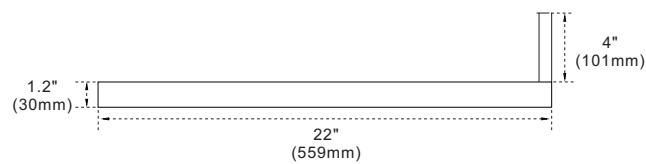

BELLATERRA HOME

Model: 430001-61 Countertop

Features

1. Single 18" oval undermount sink cutout;
2. 8" wide spread faucet holes;
3. 4" height backsplash (sold separately);
4. Thickness laminated to 1.2";

Colors / Finishes

- WM - Natural White Carrara marble;
- BG - Natural Black Galaxy Granite;
- GY - Natural Grey Granite;
- WE - White Engineer Stone;

Top view

Side view

NOTE: SINK STYLE, SHAPE, FAUCET HOLES, CUTOUT ON TOP, VANITY MAY VARY FROM THE PICTURE ABOVE. INSTRUCTIONAL PURPOSE ONLY.