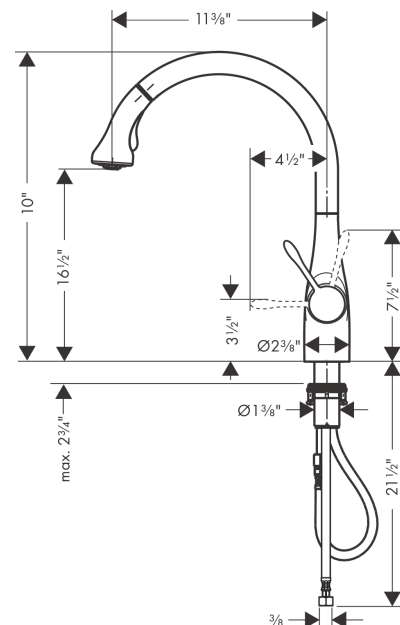

Scale drawing