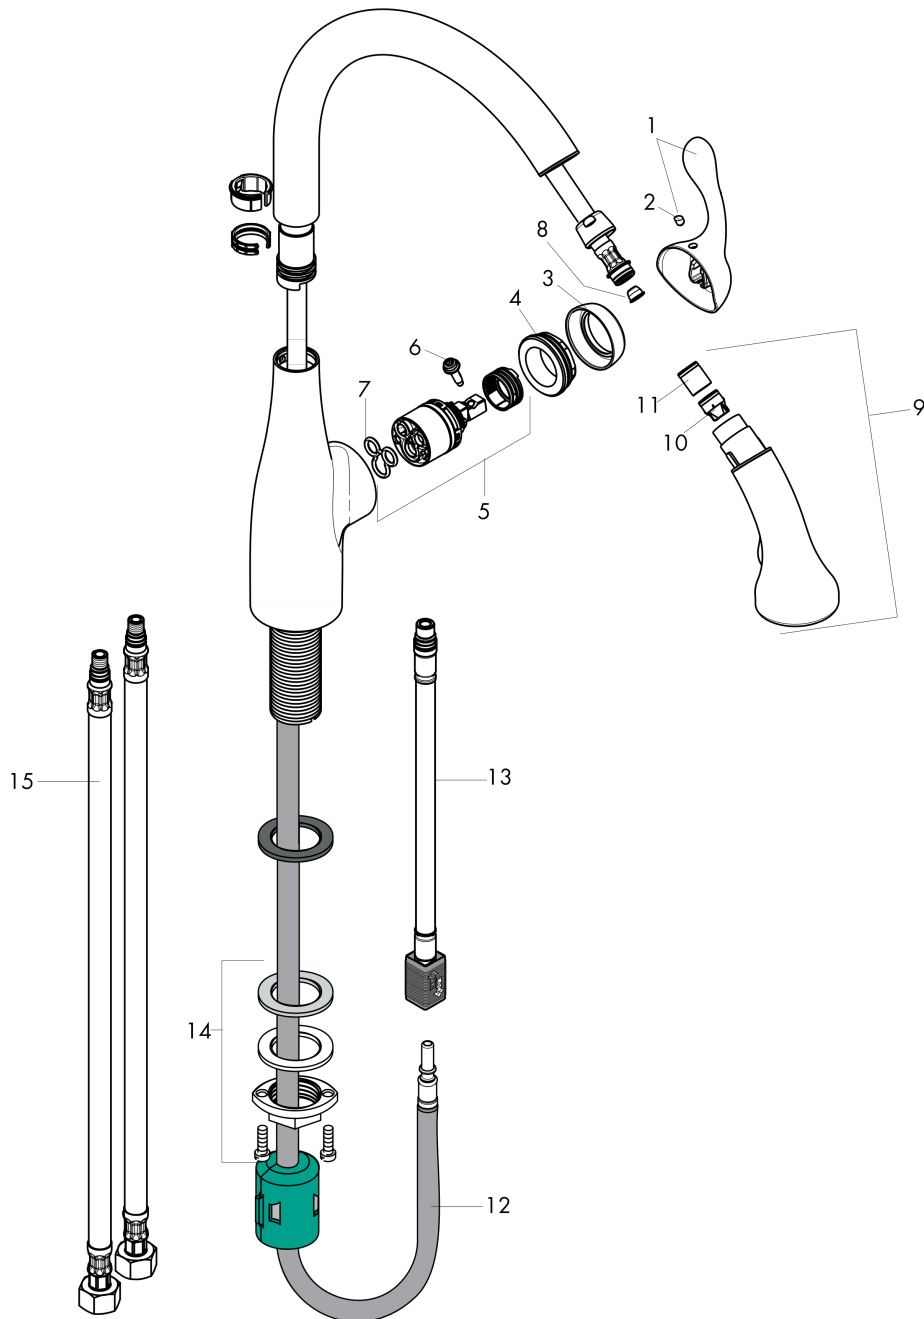

### Features

- Swivel range 150°
- Aerated spray, needle spray
- Locking spray diverter (reverts to default spray mode upon valve closing)
- MagFit magnetic sprayhead docking
- deck mounted
- Flow: 1.75 GPM (6.6 L/Min)
- Ceramic cartridge
- 3/8" connections
- Integrated double backflow prevention

## Product image

## Scale drawing

**Allegro E Gourmet**  
**Semi-Pro Kitchen Faucet, 2-Spray Pull-Down, 1.75 GPM**  
 Finishes : **chrome**    Part no. : **06460000**

Exploded drawing

Year of production: >11/20

**Allegro E Gourmet**  
**Semi-Pro Kitchen Faucet, 2-Spray Pull-Down, 1.75 GPM**  
 Finishes : **chrome** Part no. : **06460000**

## Spare parts list

Year of production: >11/20

Pos.	Description	Part no.	Price	PU
1	handle	98597001	-	1
2	screw cover	88655000	-	1
3	flange	96468000	-	1
4	nut	96461000	-	1
5	cartridge, assy	92730000	-	1
6	locking screw for handle	95140000	-	1
7	seal	95008000	-	1
8	filter	97735000	-	1
9	handspray	98599001	-	1
10	set of non return valves DW 15	97350000	-	1
11	non return valve	93218000	-	1
12	hose 1,50 m	88624000	-	1
13	connection hose 600 mm M10x1	95561000	-	1
14	fixing set (Ø 34)	95049000	-	1
15	connection hose 35½" M8x0,75 3/8"	96316001	-	1
a	support	97523000	-	1
b	weight	92500000	-	1
c	insert for spout	92759000	-	1