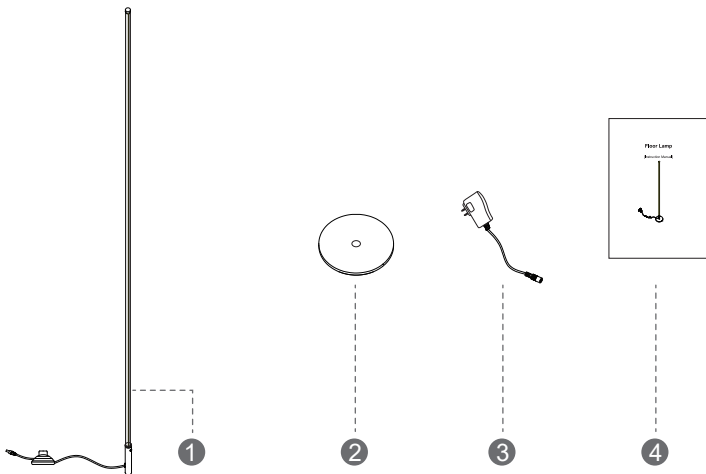

LED Floor Lamp

[Instruction Manual]

CAUTION

1. Before assembly, place all parts out on a clean flat surface and inspect each part for defects that may have occurred during shipping.
2. Inspect wire insulation for any cuts, abrasions or exposed copper that may have resulted during shipping. If there are any defects in the wire, DO NOT continue to assemble. Please send an email to our Customer Service immediately.
3. Consult a qualified electrician if you have any electrical questions.
4. Never drape clothes over the lamp.
5. To reduce the likelihood of tipping over, we recommend placing the lamp behind furniture and keep children and pets away.
6. To prevent children from suffocating and choking, keep them away from packing materials.
7. Please keep this manual and hand it over when you transfer the product.

Packing List

Part	Description	Quantity
1	Column Floor Lamp	1
2	Base	1
3	Adapter	1
4	Instruction Manual	1

ASSEMBLY INSTRUCTIONS

1. Screw the Column Floor Lamp (A) clockwise onto Base (B) until tight.
2. Connect the Adapter connector (D) to the Adapter (C) and then Spin lock(3)
3. Place the floor lamp where you need it and plug into the power supply.

FUNCTIONS

Foot Switch & Stepless Dimmable

Short press to turn on/off it; Long press to adjust the brightness;
After the short press to turn it on, and then Long press the foot switch, the light will gradually to brighten or darken, just moves your feet away when you think the brightness is ok.

Memory function: the floor lamp can remember the mode of the brightness you settled before closing.

Specifications

- Product Height: 57.5 IN
- Base Length: 7.8 IN
- Wire Length: 70 IN
- Materials: Aluminum, Iron, ABS
- Input Voltage: AC100V-240V 60Hz
- Max. Load Power: 19W-3000K-1100LM