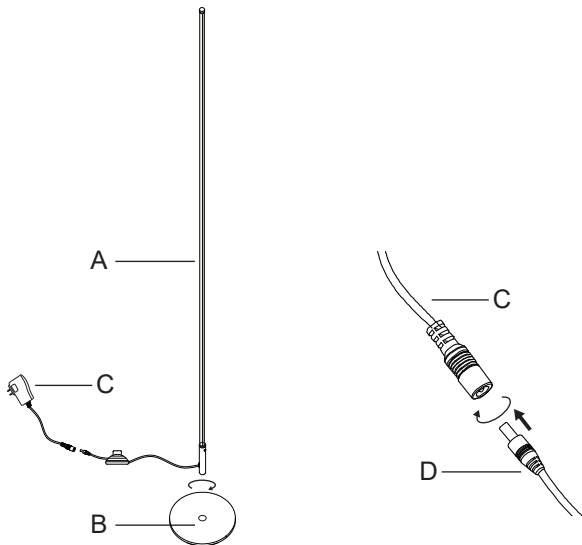

LED Floor Lamp

[Instruction Manual]

CAUTION

1. Before assembly, place all parts out on a clean flat surface and inspect each part for defects that may have occurred during shipping.
2. Inspect wire insulation for any cuts, abrasions or exposed copper that may have resulted during shipping. If there are any defects in the wire, DO NOT continue to assemble. Please send an email to our Customer Service immediately.
3. Consult a qualified electrician if you have any electrical questions.
4. Never drape clothes over the lamp.
5. To reduce the likelihood of tipping over, we recommend placing the lamp behind furniture and keep children and pets away.
6. To prevent children from suffocating and choking, keep them away from packing materials.
7. Please keep this manual and hand it over when you transfer the product.

Packing List

Part	Description	Quantity
1	Column Floor Lamp	1
2	Base	1
3	Adapter	1
4	Instruction Manual	1

ASSEMBLY INSTRUCTIONS

1. Screw the Column Floor Lamp (A) clockwise onto Base (B) until tight.
2. Connect the Adapter connector (D) to the Adapter (C) and then Spin lock(3)
3. Place the floor lamp where you need it and plug into the power supply.

Memory function: the floor lamp can remember the mode of the brightness you settled before closing.

Specifications

- Product Height: 57.5 IN
- Base Length: 7.8 IN
- Wire Length: 70 IN
- Materials: Aluminum, Iron, ABS
- Input Voltage: AC100V-240V 60Hz
- Max. Load Power: 19W-3000K-1100LM