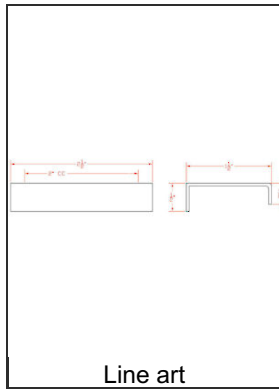

RELATED DOCUMENTS