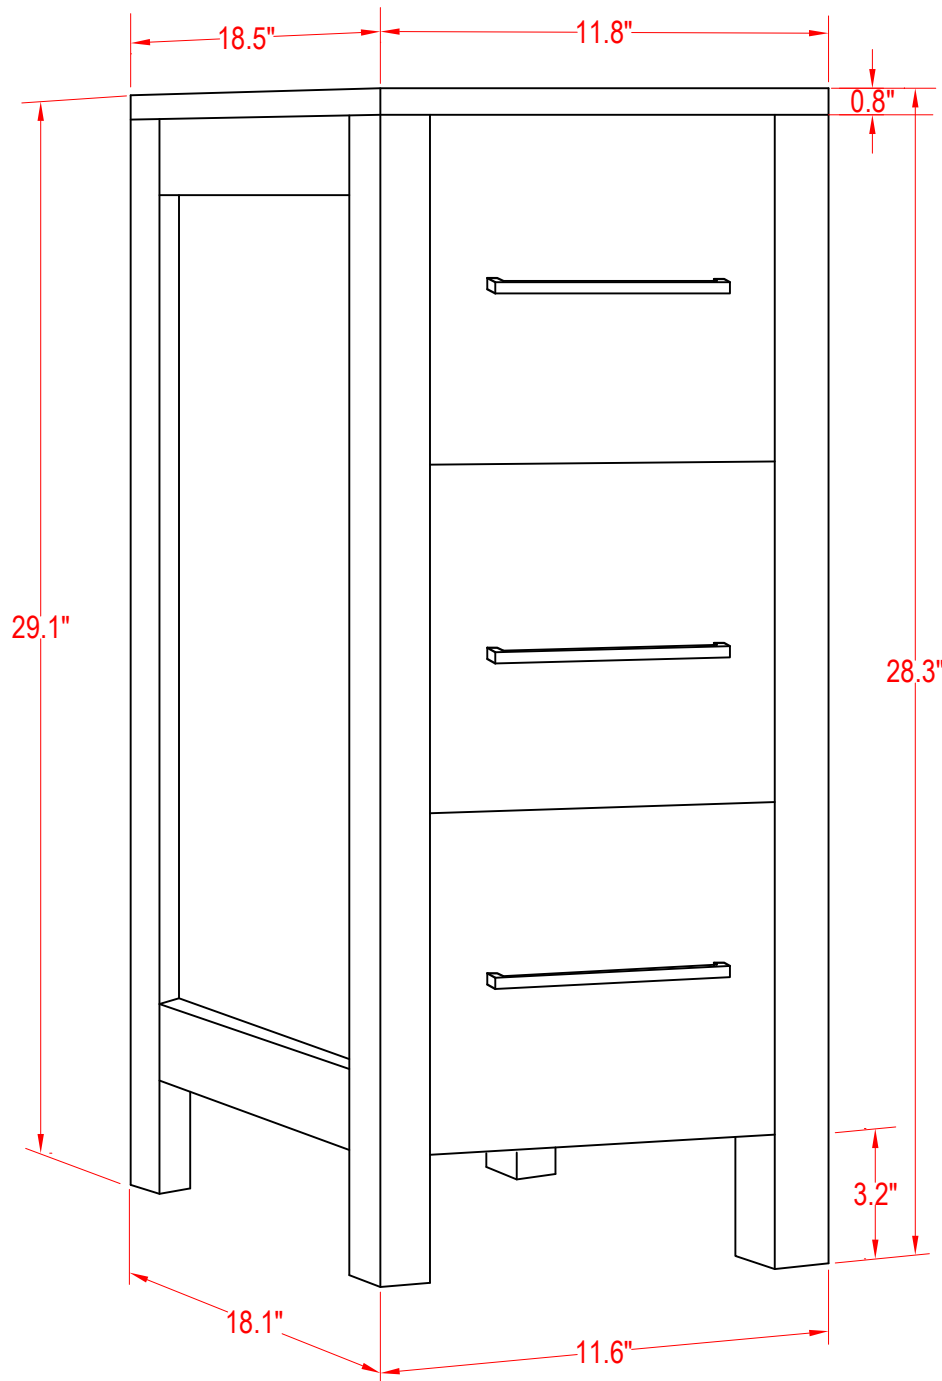

Bathroom Cabinet

Unit

inch

Mirror:

Cabinet: 11.8"x18.5"x29.1" inch