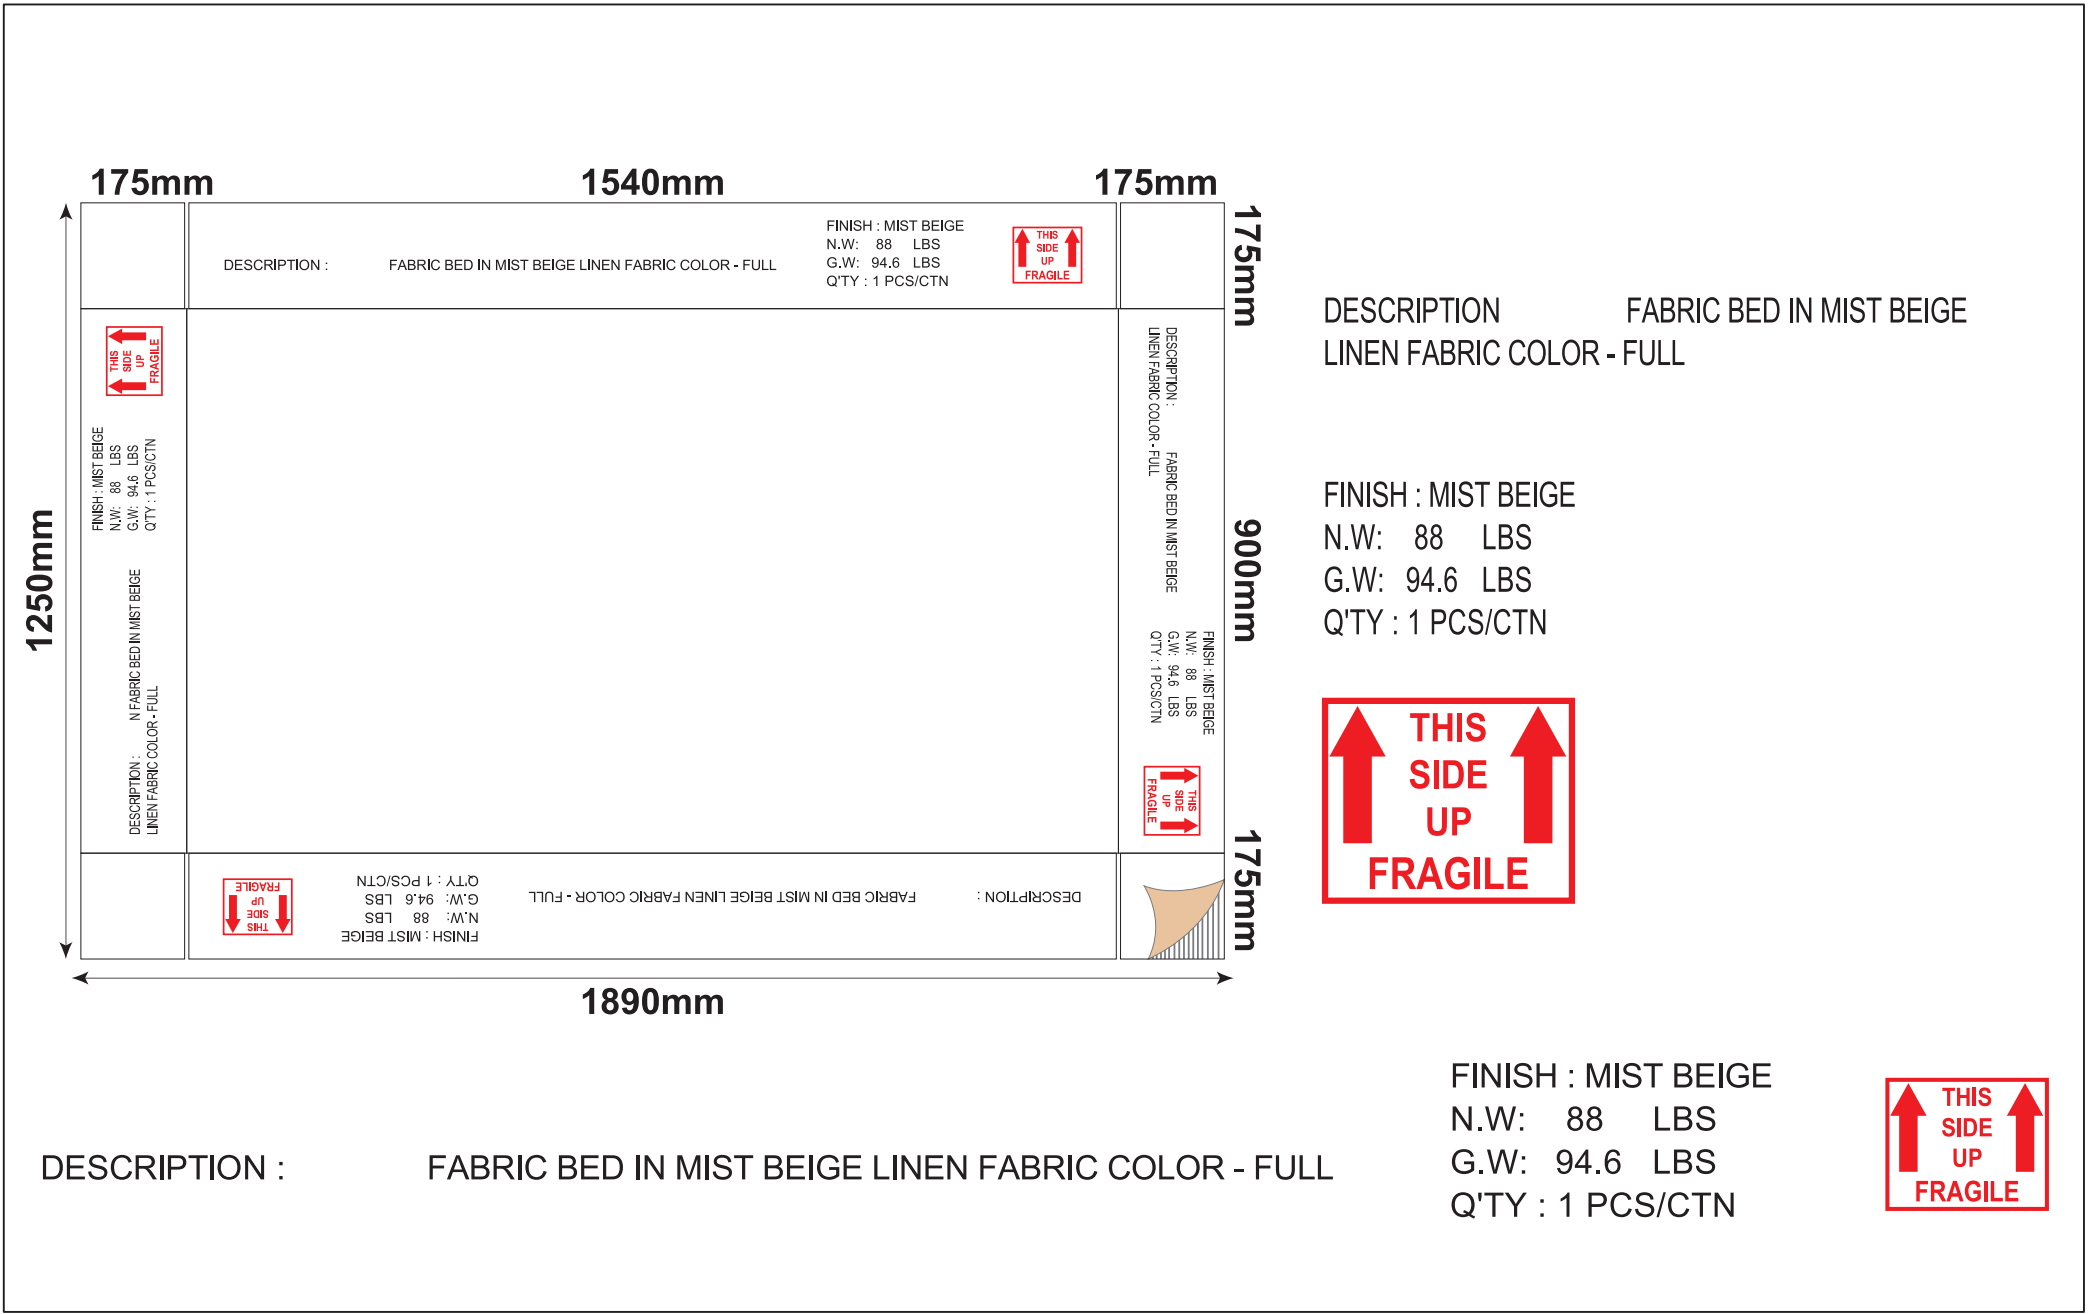

DESCRIPTION : FABRIC BED IN MIST BEIGE
 LINEN FABRIC COLOR - FULL
 FINISH : MIST BEIGE
 N.W: 88 LBS
 G.W: 94.6 LBS
 Q'TY : 1 PCS/CTN
 CUBE SIZE : 61 IN x 35.8 IN x 6.8 IN

DESCRIPTION : FABRIC BED IN MIST BEIGE
 LINEN FABRIC COLOR - FULL
 FINISH : MIST BEIGE
 N.W: 88 LBS
 G.W: 94.6 LBS
 Q'TY : 1 PCS/CTN
 CUBE SIZE : 61 IN x 35.8 IN x 6.8 IN

175mm

1540mm

175mm

1250mm

175mm

900mm

175mm

1890mm

DESCRIPTION : FABRIC BED IN MIST BEIGE LINEN FABRIC COLOR - FULL
 FINISH : MIST BEIGE
 N.W: 88 LBS
 G.W: 94.6 LBS
 Q'TY : 1 PCS/CTN

DESCRIPTION FABRIC BED IN MIST BEIGE
 LINEN FABRIC COLOR - FULL

FINISH : MIST BEIGE
 N.W: 88 LBS
 G.W: 94.6 LBS
 Q'TY : 1 PCS/CTN