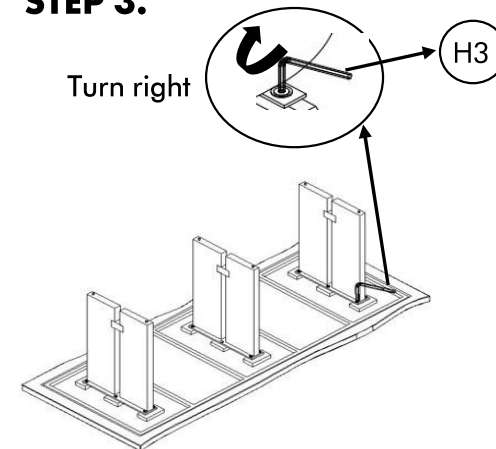

P1- TABLE TOP x 1

P2- LEG x 3

HARDWARE LIST

NO.	DESCRIPTION	IMAGE	QTY.
H1	ALLEN BOLT (M9x25 mm)		4
H2	WASHER (DIA 30X3 mm)		4
H3	ALLEN KEY (7/32 mm)		1

NOTES.

Thank you for purchasing this quality product be sure to check all packing material carefully for small part that may have loose inside the carton during shipping.

CAUTION: The item is heavy , assembly should be performed by two pepole

STEP 1.

STEP 2.

STEP 3.

STEP 4.