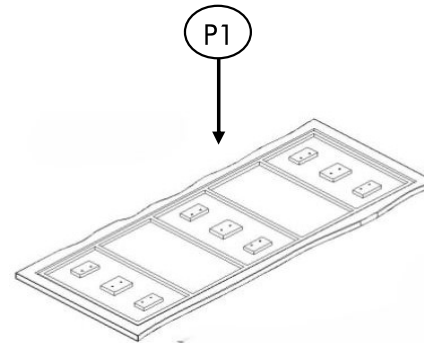

PARTS AND HARDWARE

PARTS LIST

P1- TABLE TOP x 1

P2- LEG x 3

HARDWARE LIST

NO.	DESCRIPTION	IMAGE	QTY.
H1	ALLEN BOLT (M9x25 mm)		4
H2	WASHER (DIA 30X3 mm)		4
H3	ALLEN KEY (7/32 mm)		1

NOTES.

Thank you for purchasing this quality product be sure to check all packing material carefully for small part that may have loose inside the carton during shipping.

CAUTION: The item is heavy , assembly should be performed by two pepole

STEP 1.

STEP 2.

STEP 3.

STEP 4.