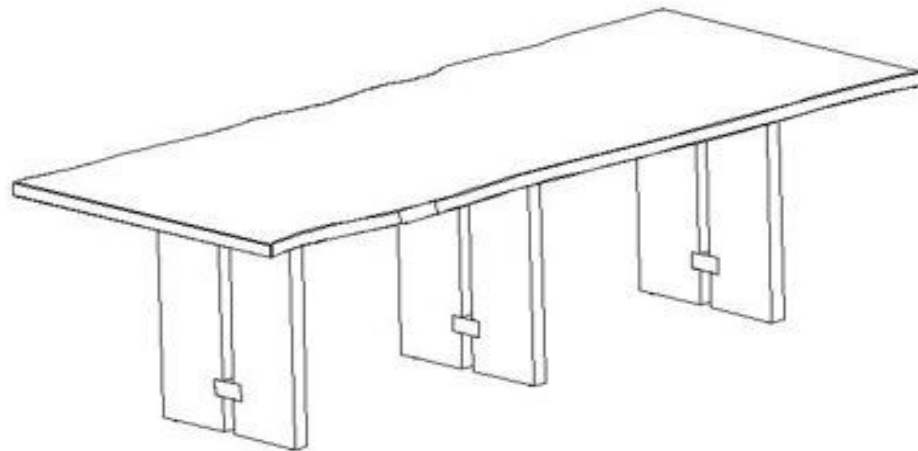

MOE'S

home collection

ASSEMBLY INSTRUCTIONS.

TESSA DINING TABLE NATURAL

SMP-QM-1009-24

THANK YOU FOR THE PURCHASE!

PARTS AND HARDWARE

PARTS LIST

P1- TABLE TOP x 1

P2- LEG x 3

HARDWARE LIST

NO.	DESCRIPTION	IMAGE	QTY.
H1	ALLEN BOLT (M9x25 mm)		4
H2	WASHER (DIA 30X3 mm)		4
H3	ALLEN KEY (7/32 mm)		1

NOTES.

Thank you for purchasing this quality product be sure to check all packing material carefully for small part that may have loose inside the carton during shipping.