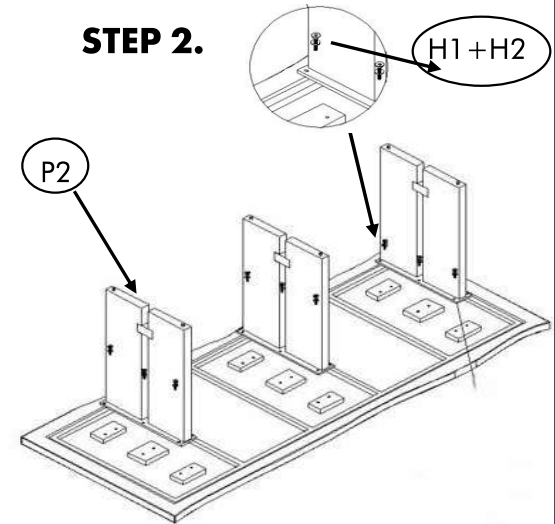

PARTS AND HARDWARE

PARTS LIST

P1- TABLE TOP x 1

P2- LEG x 3

HARDWARE LIST

NO.	DESCRIPTION	IMAGE	QTY.
H1	ALLEN BOLT (M9x25 mm)		4
H2	WASHER (DIA 30X3 mm)		4
H3	ALLEN KEY (7/32 mm)		1

NOTES.

Thank you for purchasing this quality product be sure to check all packing material carefully for small part that may have loose inside the carton during shipping.

CAUTION: The item is heavy , assembly should be performed by two pepole

STEP 1.

STEP 2.

STEP 3.

STEP 4.