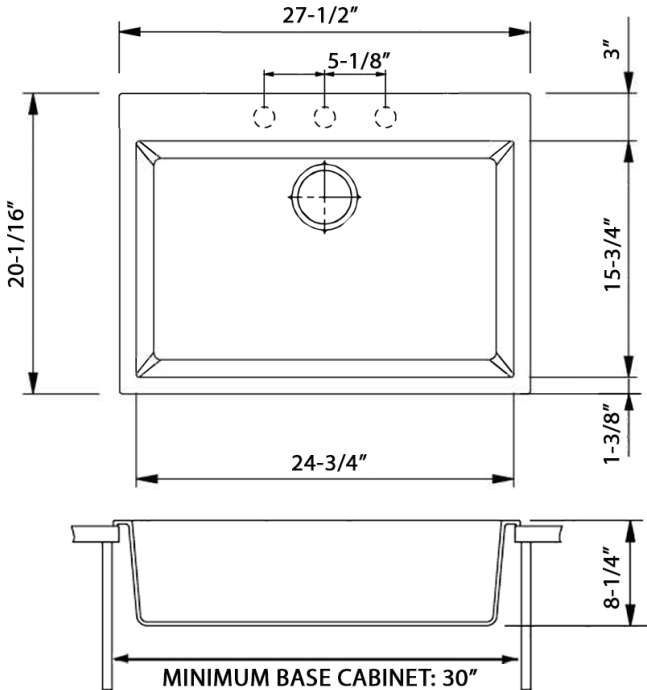

OPTIONAL ACCESSORIES (SOLD SEPARATELY)

DIMENSIONS

cUPC certified by IAPMO
to meet US and Canada
plumbing standards.

**SCAN TO REGISTER
YOUR WARRANTY**

or visit
ruvati.com/register

RUVATI USA
www.ruvati.com

Phone: 1.855.478.8284
Email: support@ruvati.com