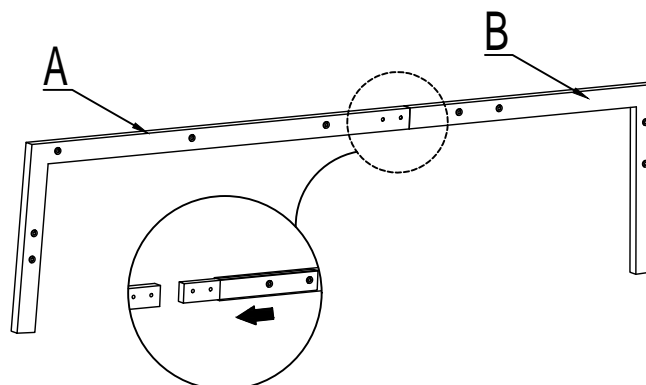

Tips: Don't tighten every screw until you get them all started in any one area.

DHW060BN310A & DHW060GN311A & DHW060KN312A

Teslin Lounge Chair

Follow our assembly video

Item no.	Reference Image	Description	Qty.	Item no.	Reference Image	Description	Qty.
A		Right front leg	1	J	M6*15	Socket head cap Screw	8
B		Right hind foot	1	K	M6*25	Socket head cap Screw	10
C		Left hind foot	1	L	M6*45	Socket head cap Screw	4
D		Left front leg	1	M		Flat washer	26
E		Front support	1	N		M6 Nut	4
F		Rear support	1	X		4-mm Allen key	1
G		seat board	1	Y		Wrench	1
H		Backplane	1				

Step 1:

Tips: Don't tighten every screw until you get them all started in any one area.
DHW060BN310A & DHW060GN311A & DHW060KN312A
Teslin Lounge Chair

Step 2:

Step 3:

Step 4: