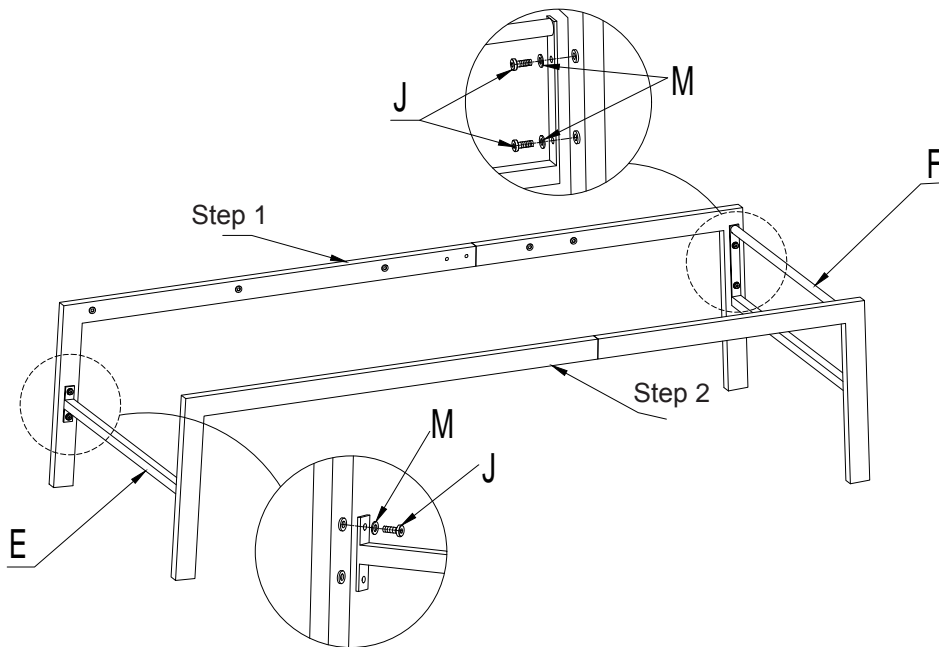

Tips: Don't tighten every screw until you get them all started in any one area.

DHW060BN310A & DHW060GN311A & DHW060KN312A

Teslin Lounge Chair

Follow our assembly video

Item no.	Reference Image	Description	Qty.	Item no.	Reference Image	Description	Qty.
A		Right front leg	1	J	M6*15	Socket head cap Screw	8
B		Right hind foot	1	K	M6*25	Socket head cap Screw	10
C		Left hind foot	1	L	M6*45	Socket head cap Screw	4
D		Left front leg	1	M		Flat washer	26
E		Front support	1	N		M6 Nut	4
F		Rear support	1	X		4-mm Allen key	1
G		seat board	1	Y		Wrench	1
H		Backplane	1				

Step 1:

Tips: Don't tighten every screw until you get them all started in any one area.
DHW060BN310A & DHW060GN311A & DHW060KN312A
Teslin Lounge Chair

Step 2:

Step 3:

Step 4: