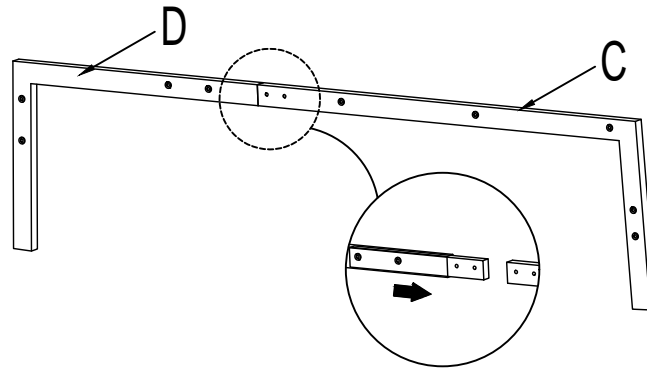

Tips: Don't tighten every screw until you get them all started in any one area.

DHW060BN310A & DHW060GN311A & DHW060KN312A

Teslin Lounge Chair

Follow our assembly video

Item no.	Reference Image	Description	Qty.	Item no.	Reference Image	Description	Qty.
A		Right front leg	1	J	M6*15	Socket head cap Screw	8
B		Right hind foot	1	K	M6*25	Socket head cap Screw	10
C		Left hind foot	1	L	M6*45	Socket head cap Screw	4
D		Left front leg	1	M		Flat washer	26
E		Front support	1	N		M6 Nut	4
F		Rear support	1	X		4-mm Allen key	1
G		seat board	1	Y		Wrench	1
H		Backplane	1				

Step 1:

Tips: Don't tighten every screw until you get them all started in any one area.
DHW060BN310A & DHW060GN311A & DHW060KN312A
Teslin Lounge Chair

Step 2:

Step 3:

Step 4: