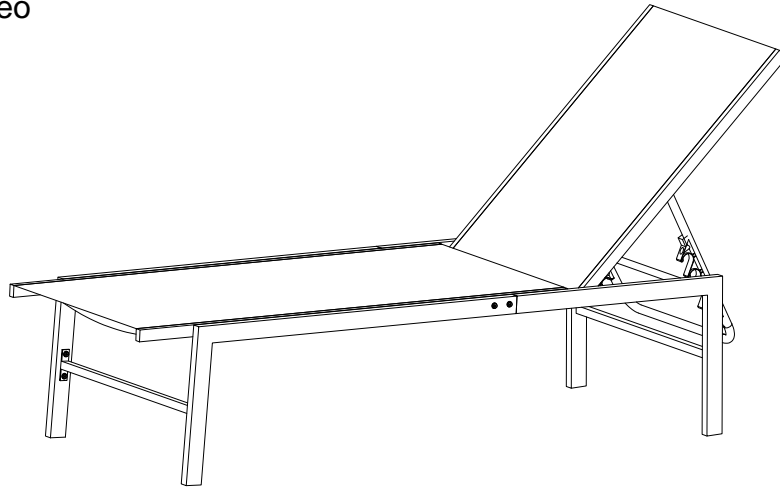

Tips: Don't tighten every screw until you get them all started in any one area.

DHW060BN310A & DHW060GN311A & DHW060KN312A

Teslin Lounge Chair

Follow our assembly video

Item no.	Reference Image	Description	Qty.	Item no.	Reference Image	Description	Qty.
A		Right front leg	1	J	M6*15	Socket head cap Screw	8
B		Right hind foot	1	K	M6*25	Socket head cap Screw	10
C		Left hind foot	1	L	M6*45	Socket head cap Screw	4
D		Left front leg	1	M		Flat washer	26
E		Front support	1	N		M6 Nut	4
F		Rear support	1	X		4-mm Allen key	1
G		seat board	1	Y		Wrench	1
H		Backplane	1				

Step 1:

Tips: Don't tighten every screw until you get them all started in any one area.
DHW060BN310A & DHW060GN311A & DHW060KN312A
Teslin Lounge Chair

Step 2:

Step 3:

Step 4: