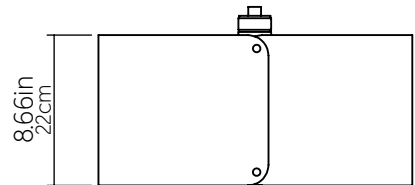

Technical Drawing