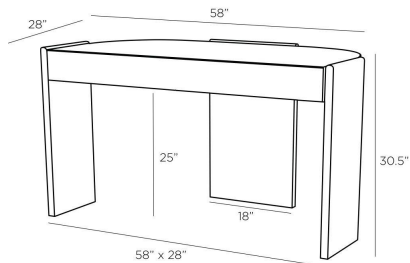

ARTERIOS

ARELLANO DESK

FKI05

H: 30.5 IN, W: 58 IN, D: 28 IN,
Ebony

The modern workspace calls for a design with a simplistic profile and sculptural allure. A balanced half-circle of pebbled dove leather is held between a trio of ebony finished oak panels. Two suede-lined soft-close drawers hold all the essentials. Designed to be viewed from every angle.

APPEARANCE

Material	Leather, Wood
Material Type	Embossed, Oak
Finish	Dove, Ebony
Finish Will Vary	Yes
Top Coat/Sealant	Yes

DIMENSIONS

Back Leg	W: 18 IN, D: 1.5 IN
Drawer Exterior	H: 5 IN, W: 25.5 IN
Drawer Interior	H: 2 IN, W: 18 IN, D: 16.5 IN
Foot Print	W: 58 IN, D: 28 IN
Table Top	W: 51 IN, D: 26.5 IN
Front Leg	W: 1.5 IN, D: 12 IN
Diagonal Dimension	41.5 IN
Clearance	25 IN

SHIPPING

Shipping Requirements	TruckShip
Product Weight	117.2 lbs
Gross Weight 1	254.9 lbs
Shipping Box 1	H: 41 IN, L: 61 IN, W: 35 IN

ADDITIONAL INFO

Disclaimers

Our faux-shagreen is made from embossing a shagreen pattern onto dyed leather. Each piece is embossed and dyed by hand and will vary slightly.