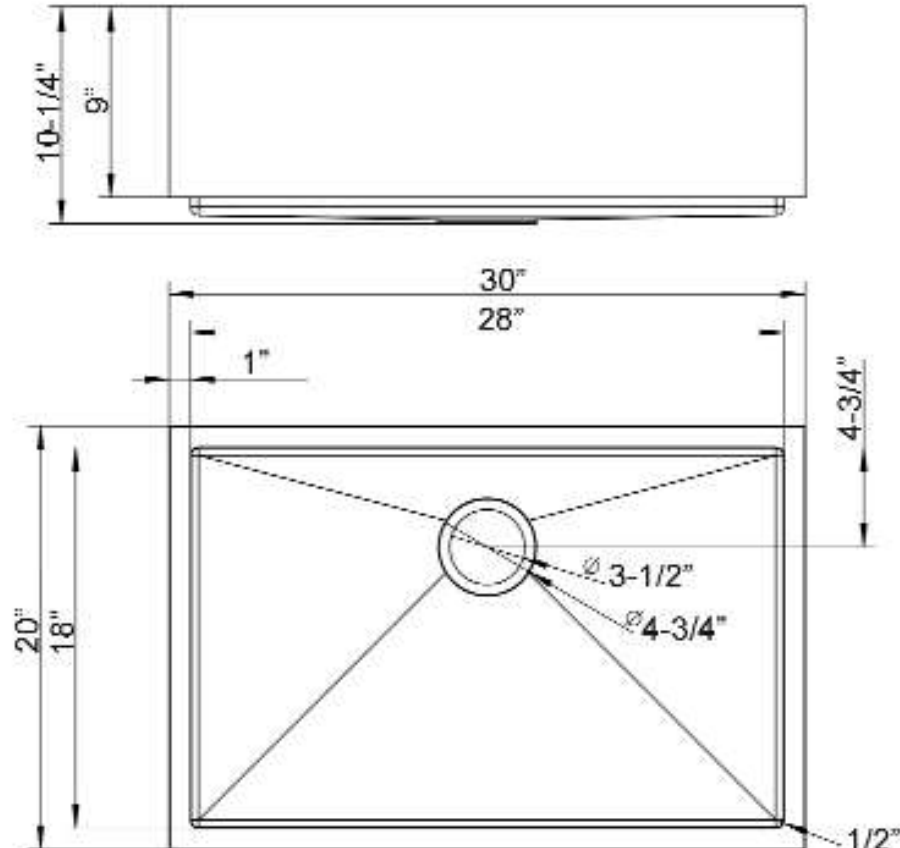

30" BAILEY SINGLE BOWL FARM SINK

Cat. No
FSSSB2030-SS

W: 30"
D: 20"
H: 10-1/4"

***Please do NOT cut hole without template or actual product.**

Interior Dimensions:

Basin Interior: 28" W x 18"D
Basin Depth: 9"

Features:

- ▶ Solid 16 gauge, 304 grade metal construction
- ▶ Tight radius corners
- ▶ Easy maintenance with matte finish
- ▶ Template included
- ▶ Insulated for sound reduction
- ▶ Rim width is 1"
- ▶ Drain is 3-1/2"
- ▶ Wire grid available to purchase separately, **FSSSB2030-Wire**

Dimensions of fixture are nominal and may vary within the range of tolerances established by ANSI Standard A112.19.2. Dimensions and specifications subject to change without notice.